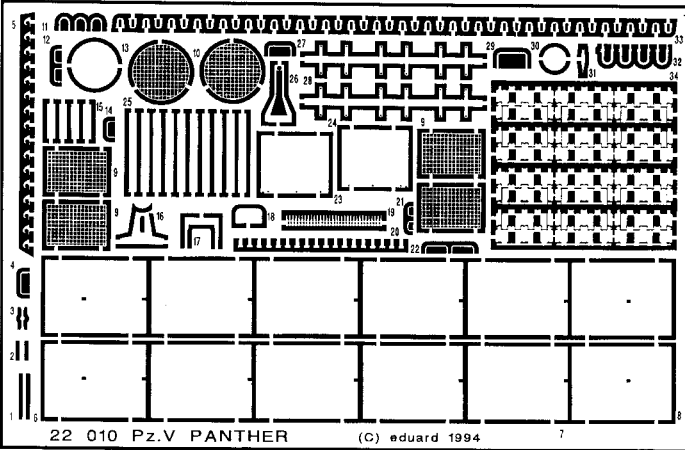

Pz.kfw.V Panther

22 010

1/72 scale detail set
Recommended kit: ESCI

- REMOVE
- OPPOSITE SIDE
- REPLACE