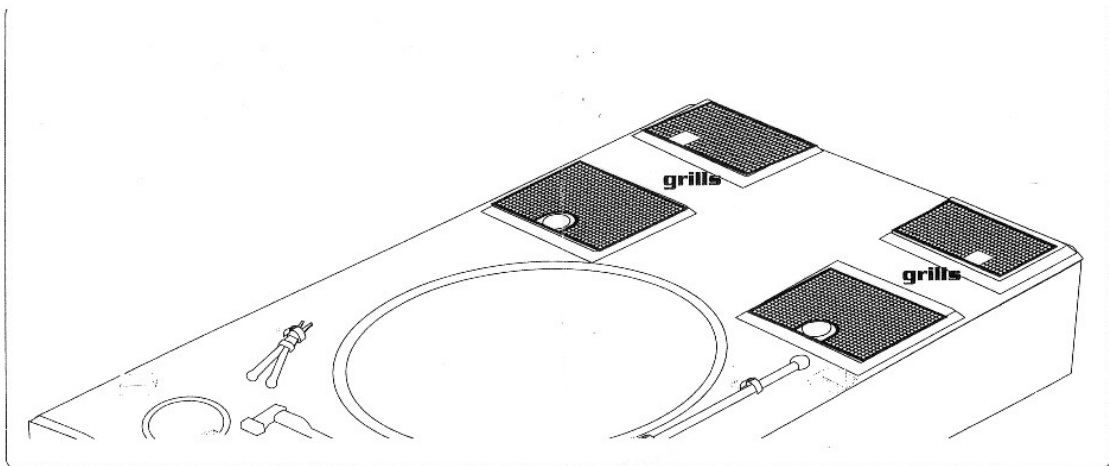

HIX48008

MODEL ACCESSORIES

Etched grills for TIGER I ausr. E (TAMNYA kit)

www.hauler.cz