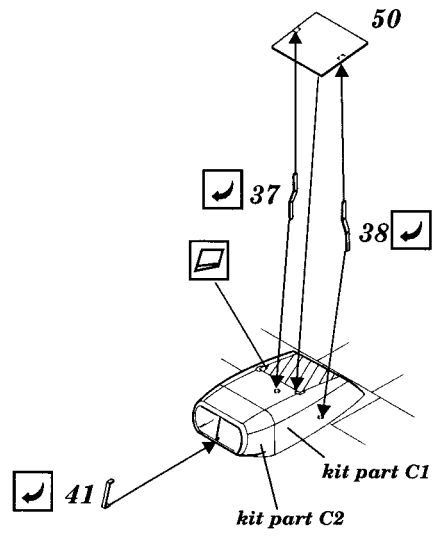

F CANOPY

G RADIATOR

H FLAPS

I EXTERNAL PARTS