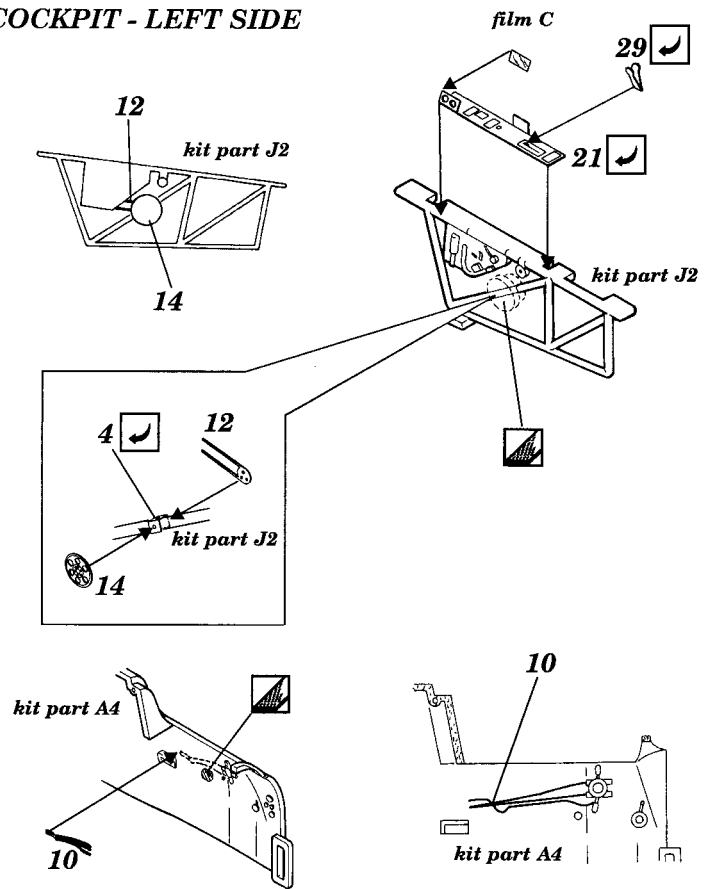

Hawker Hurricane Mk.II

1/48 scale detail set for Hasegawa kit

48 232

- OPPOSITE SIDE
- REMOVE
- BEND
- REPLACE
- GRIND
- OPTION

A SEAT

B COCKPIT - LEFT SIDE

C COCKPIT - RIGHT SIDE

D INSTRUMENT PANEL

E CONTROL STICK & RUDDER PEDALS

F CANOPY

G RADIATOR

H FLAPS

I EXTERNAL PARTS