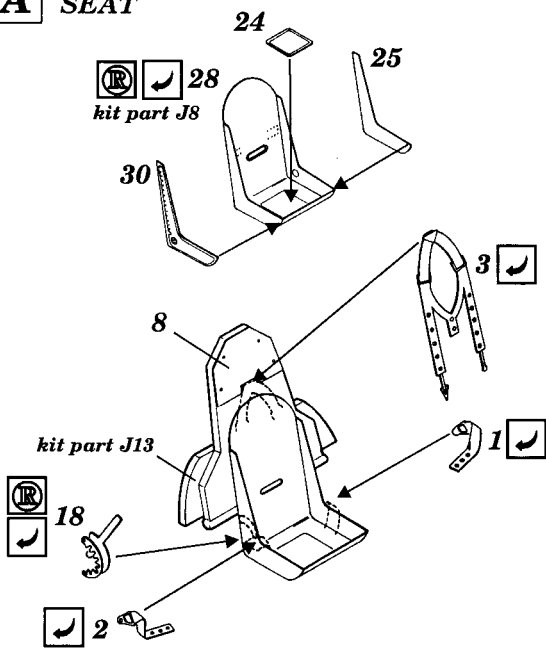

Hawker Hurricane Mk.II

1/48 scale detail set for Hasegawa kit

48 232

- OPPOSITE SIDE
- REMOVE
- BEND
- REPLACE
- GRIND
- OPTION

A SEAT

B COCKPIT - LEFT SIDE

C COCKPIT - RIGHT SIDE

D INSTRUMENT PANEL

E CONTROL STICK & RUDDER PEDALS

F CANOPY

G RADIATOR

H FLAPS

I EXTERNAL PARTS