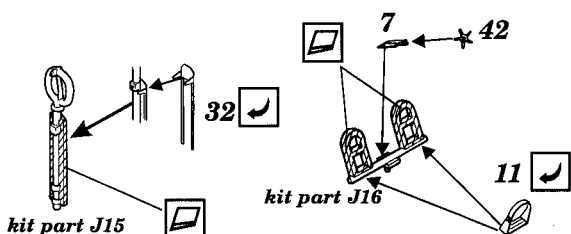

E CONTROL STICK & RUDDER PEDALS