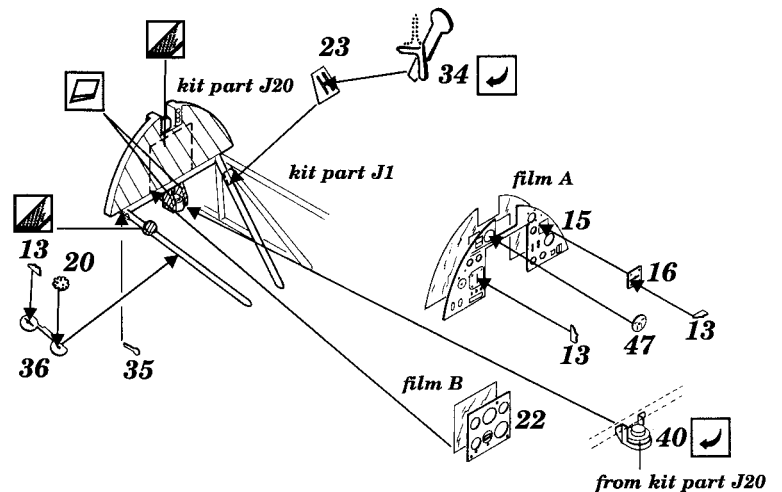

Hawker Hurricane Mk.II

1/48 scale detail set for Hasegawa kit

48 232

- OPPOSITE SIDE
- REMOVE
- BEND
- REPLACE
- GRIND
- OPTION

A SEAT

B COCKPIT - LEFT SIDE

C COCKPIT - RIGHT SIDE

D INSTRUMENT PANEL

E CONTROL STICK & RUDDER PEDALS

F CANOPY

G RADIATOR

H FLAPS

I EXTERNAL PARTS