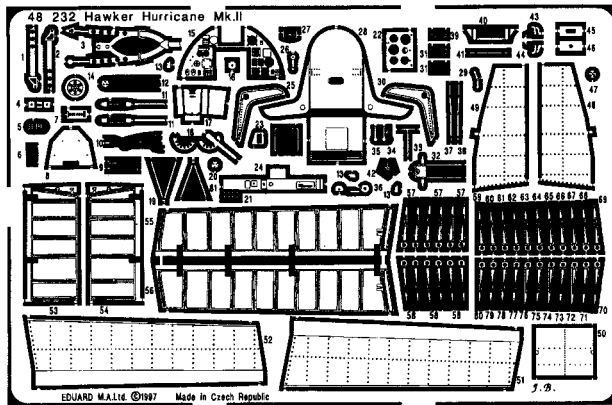

Hawker Hurricane Mk.II

1/48 scale detail set for Hasegawa kit

48 232

- OPPOSITE SIDE
- REMOVE
- BEND
- REPLACE
- GRIND
- OPTION

A SEAT

B COCKPIT - LEFT SIDE

C COCKPIT - RIGHT SIDE

D INSTRUMENT PANEL

E CONTROL STICK & RUDDER PEDALS

F CANOPY

G RADIATOR

H FLAPS

I EXTERNAL PARTS