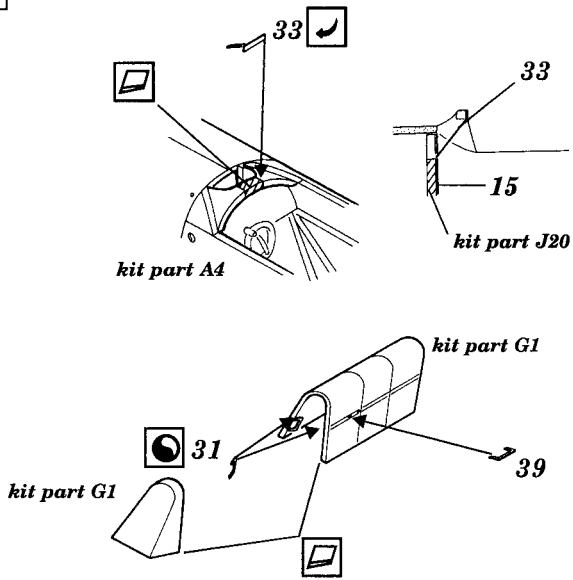

F CANOPY

G RADIATOR

H FLAPS

I EXTERNAL PARTS