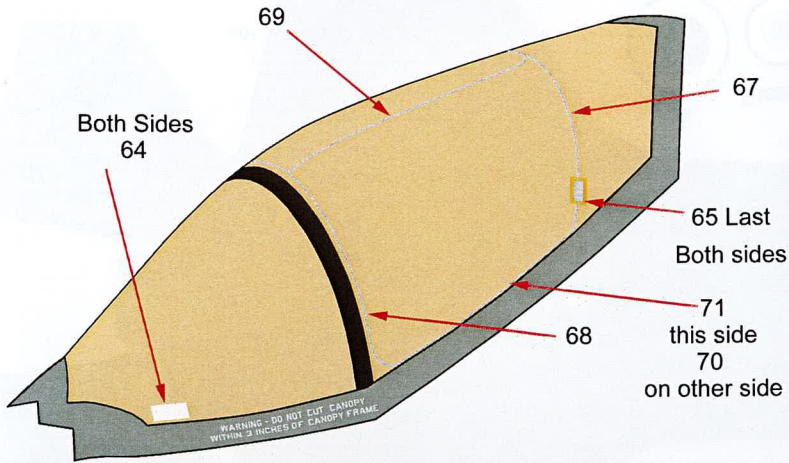

Canopy Det Cord decals

Decals 67-71 do not apply to the Meng F-35 Kit

The Canopy det cord decals go on the inside of the canopy.

Photos By:
RAAF, USAF
Tony Paton
Steve Evans