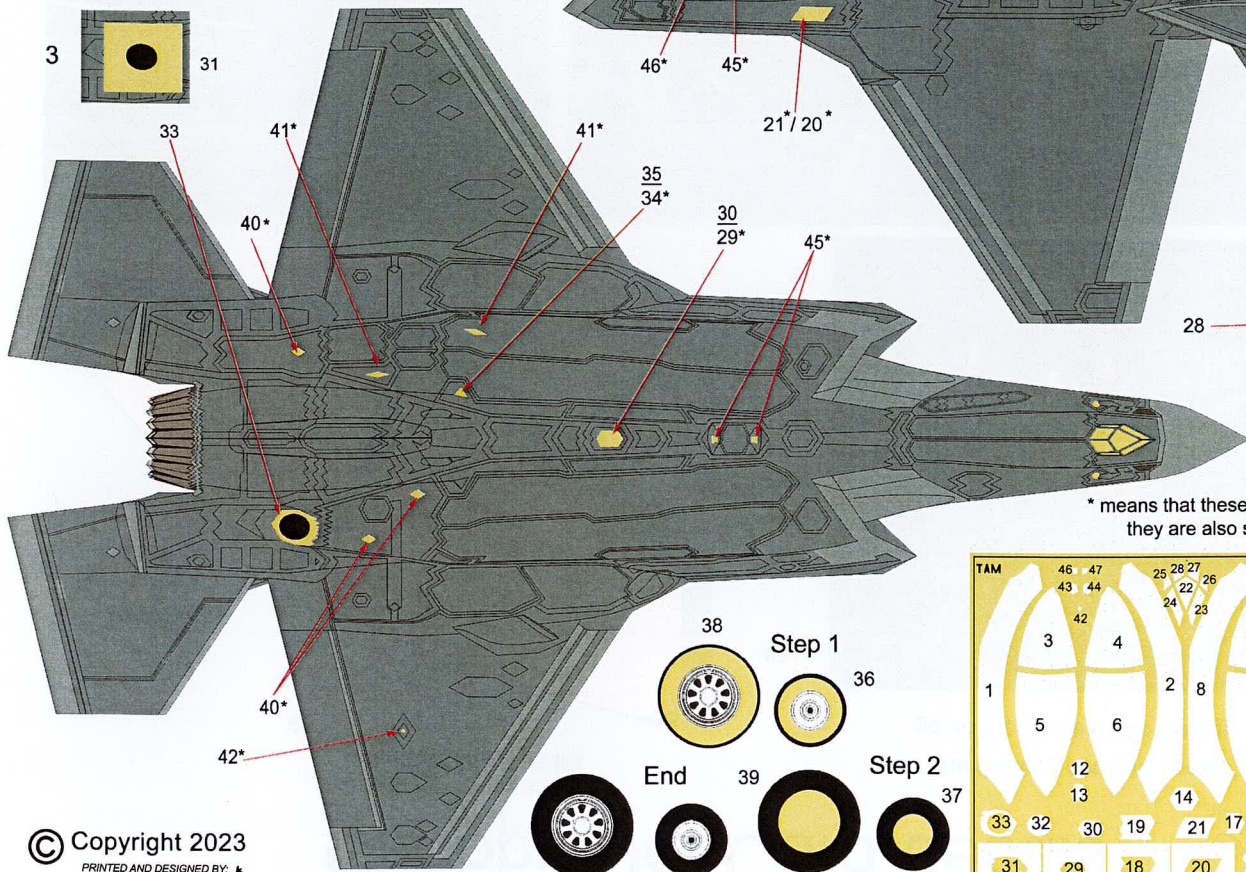

Paint steps

* means that these masks are optional as they are also supplied as decals.