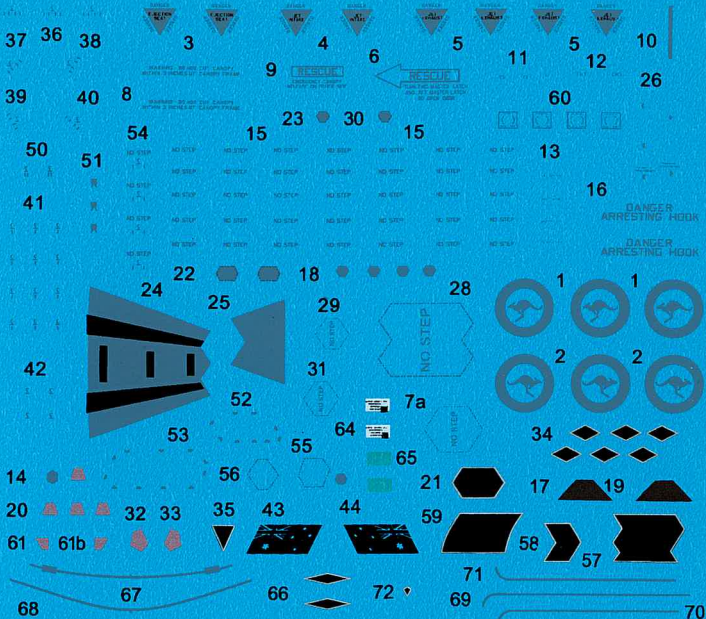

# RAAF F-35A Paint Masks

1/48 Tamiya F-35A

The Canopy Mks are designed so that they overlap each other. Please apply as per each number.

The Inside Canopy Mks are designed so that they but up to the canopy det cords. Please apply as per each number.

## Inside Canopy Mask

## Paint steps

\* means that these masks are optional as they are also supplied as decals.

48	2050238	02050238	2050041	0205041	2050043	2050043	WD7 Chris Elean 73294 Squad Officer Engineering
49	058	058	060	060	062	062	
47	2050040	02050040	2050042	0205042	2050044	2050044	WCCDR Martin 'Party' Parker 7950N Commanding Officer
46	059	059	061	061	063	063	

1	1	1
2	2	2

34	17	19
----	----	----

58	57	59
----	----	----

67	66	72
----	----	----

73	46	27
----	----	----

029	029	A35-029	A35-029	29	29
029	029	A35-058	A35-058	58	58
029	029	A35-059	A35-059	59	59
029	029	A35-060	A35-060	60	60
029	029	A35-061	A35-061	61	61
029	029	A35-062	A35-062	62	62
029	029	A35-063	A35-063	63	63