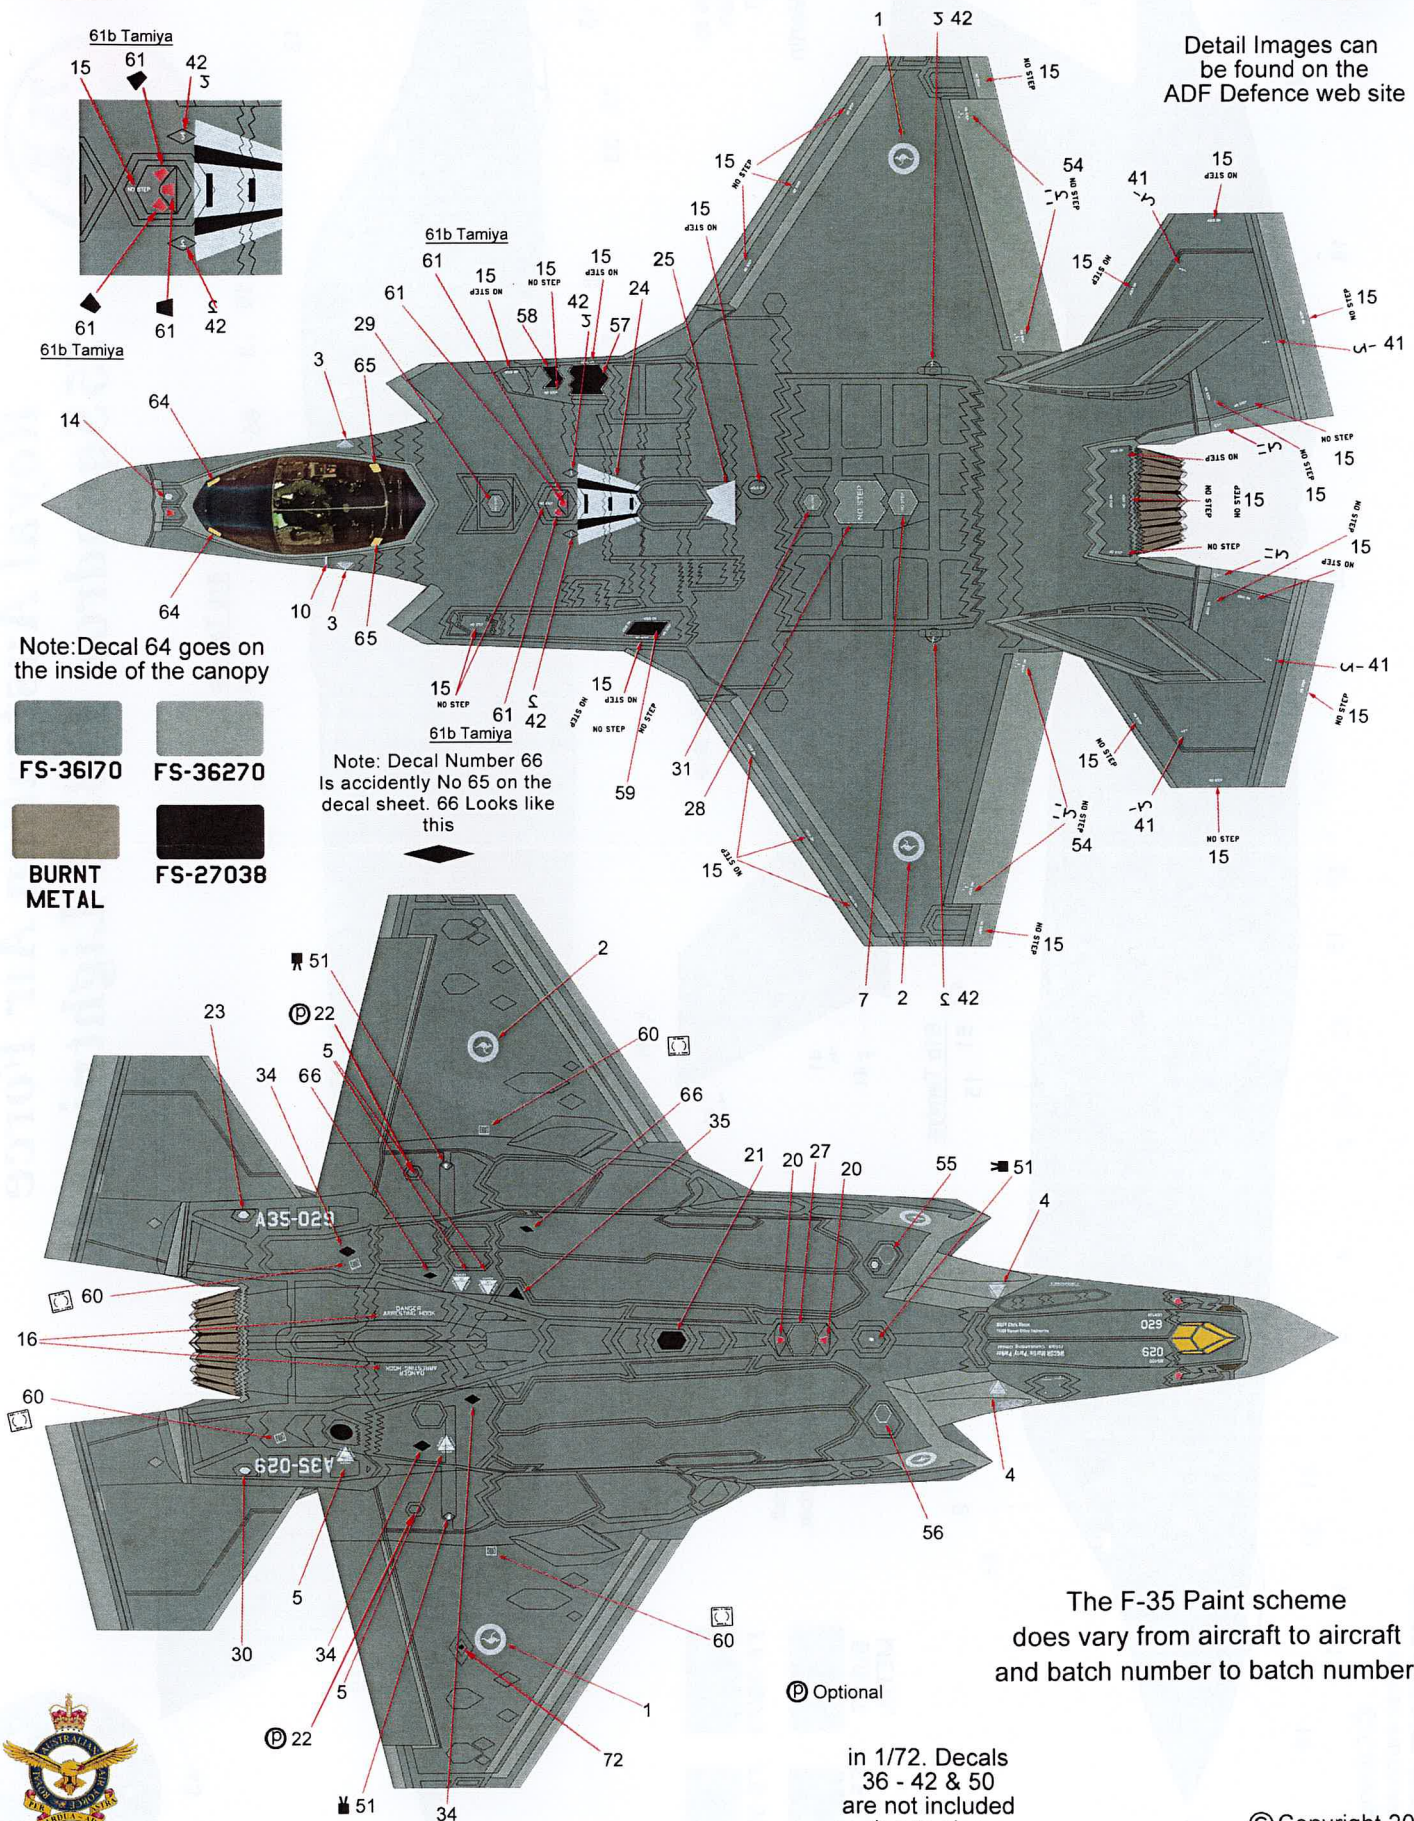

Royal Australian Air Force 75 Squadron F-35A Lightning II

Detail Images can be found on the ADF Defence web site

The F-35 Paint scheme does vary from aircraft to aircraft and batch number to batch number.

Ⓟ Optional

in 1/72. Decals 36 - 42 & 50 are not included due to size.

© Copyright 2023

PRINTED AND DESIGNED BY:
ROMY GRAPHICS AUSTRALIA
AUSTRALIAN MADE AND OWNED

RDS-231 RAAF 75 Sqn F-35A Lightning II