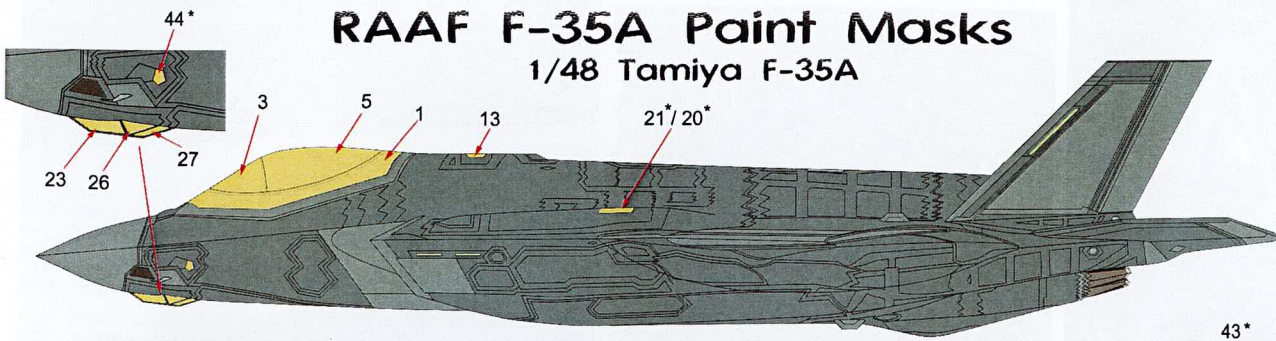

RAAF F-35A Paint Masks

1/48 Tamiya F-35A