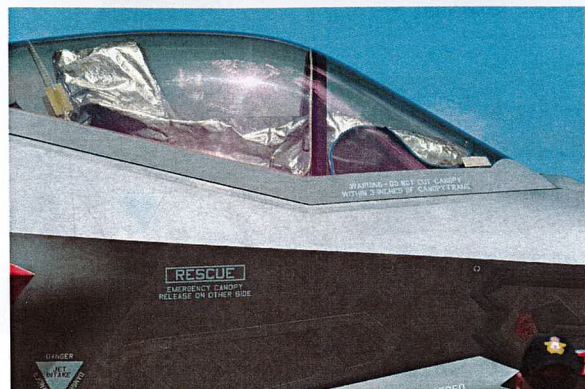

# Canopy Det Cord decals

Decals 67-71 do not apply to the Meng F-35 Kit

The Canopy det cord decals go on the inside of the canopy.

Photos By:  
RAAF, USAF  
Tony Paton  
Steve Evans