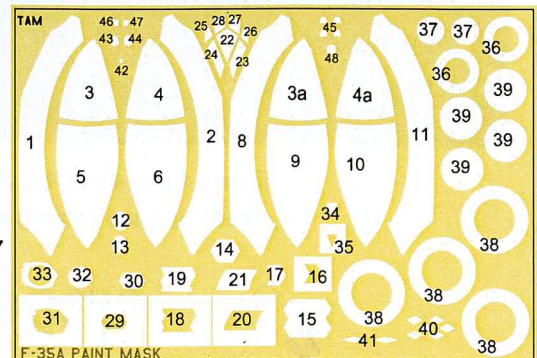

# Canopy Det Cord decals

Decals 67-71 do not apply to the Meng F-35 Kit

The Canopy det cord decals go on the inside of the canopy.

Photos By:  
RAAF, USAF  
Tony Paton  
Steve Evans

# RAAF F-35A Paint Masks

1/48 Tamiya F-35A

The Canopy Mks are designed so that they overlap each other. Please apply as per each number.

The Inside Canopy Mks are designed so that they but up to the canopy det cords. Please apply as per each number.

## Inside Canopy Mask

## Paint steps

\* means that these masks are optional as they are also supplied as decals.

48	2050238	02050238	2050041	0205041	2050043	2050043	WD7 Chris Elean 73294 Squad Officer Engineering
49	058	058	060	060	062	062	
47	2050040	02050040	2050042	0205042	2050044	2050044	WCCDR Martin 'Party' Parker 7950N Commanding Officer
46	059	059	061	061	063	063	