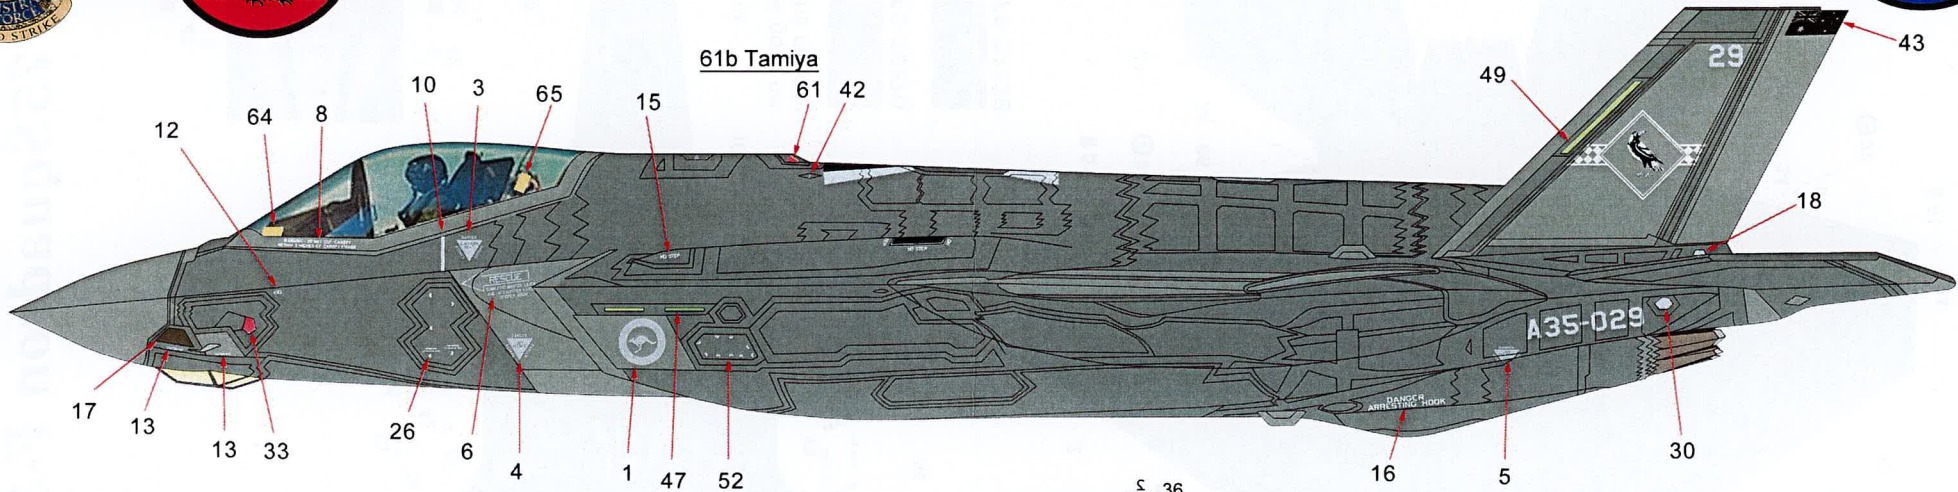

Royal Australian Air Force 75 Squadron F-35A Lightning II

Special Thanks to:
Ryan Hamilton
Tony Paton
the RAAF
and Lockheed Martin