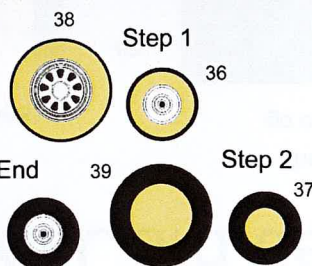

# Canopy Det Cord decals

Decals 67-71 do not apply to the Meng F-35 Kit

The Canopy det cord decals go on the inside of the canopy.

Photos By:  
RAAF, USAF  
Tony Paton  
Steve Evans

# RAAF F-35A Paint Masks

1/48 Tamiya F-35A

The Canopy Mks are designed so that they overlap each other. Please apply as per each number.

The Inside Canopy Mks are designed so that they but up to the canopy det cords. Please apply as per each number.

## Inside Canopy Mask

## Paint steps

\* means that these masks are optional as they are also supplied as decals.

48	2050238	02050238	2050041	0205041	2050043	2050043	WD7 Chris Elean 73294 Squad Officer Engineering
49	058	058	060	060	062	062	
47	2050040	02050040	2050042	0205042	2050044	2050044	WCCDR Martin 'Party' Parker 7950N Commanding Officer
46	059	059	061	061	063	063	