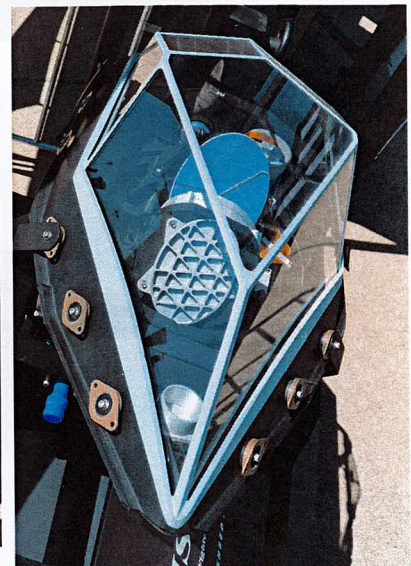

# Canopy Det Cord decals

Decals 67-71 do not apply to the Meng F-35 Kit

The Canopy det cord decals go on the inside of the canopy.

Photos By:  
RAAF, USAF  
Tony Paton  
Steve Evans