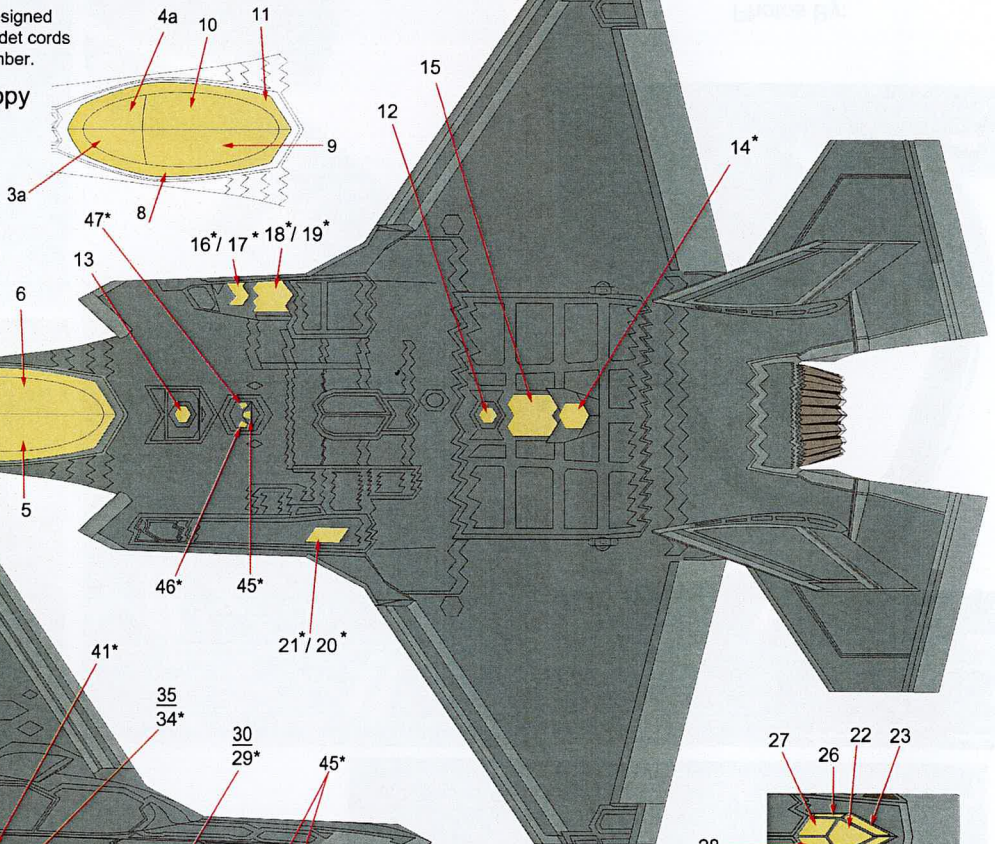

# RAAF F-35A Paint Masks

1/48 Tamiya F-35A

The Canopy Mks are designed so that they overlap each other. Please apply as per each number.

The Inside Canopy Mks are designed so that they but up to the canopy det cords. Please apply as per each number.

## Inside Canopy Mask