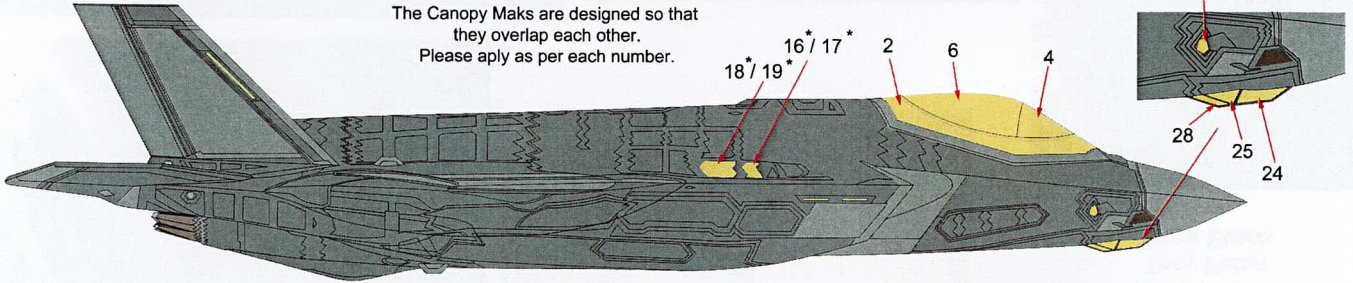

The Canopy Mks are designed so that they overlap each other. Please apply as per each number.