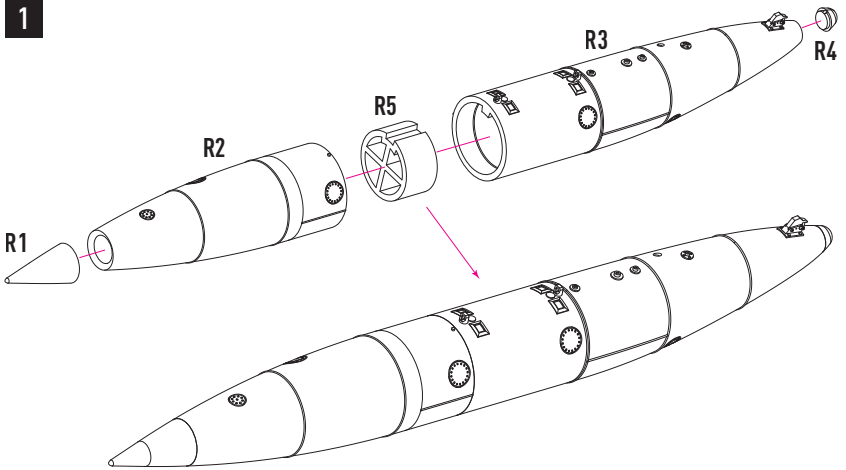

CUT

R1

R4

R5

1

2

CORRECT POSITION OF THE PYLON RELATIVE TO THE FUEL TANK

COLORS	GUNZE / AGEOS	GUNZE / MR.COLOR	FEDERAL STANDARD
GRAY	H315	C315	FS 16440
SILVER	H8	C6	