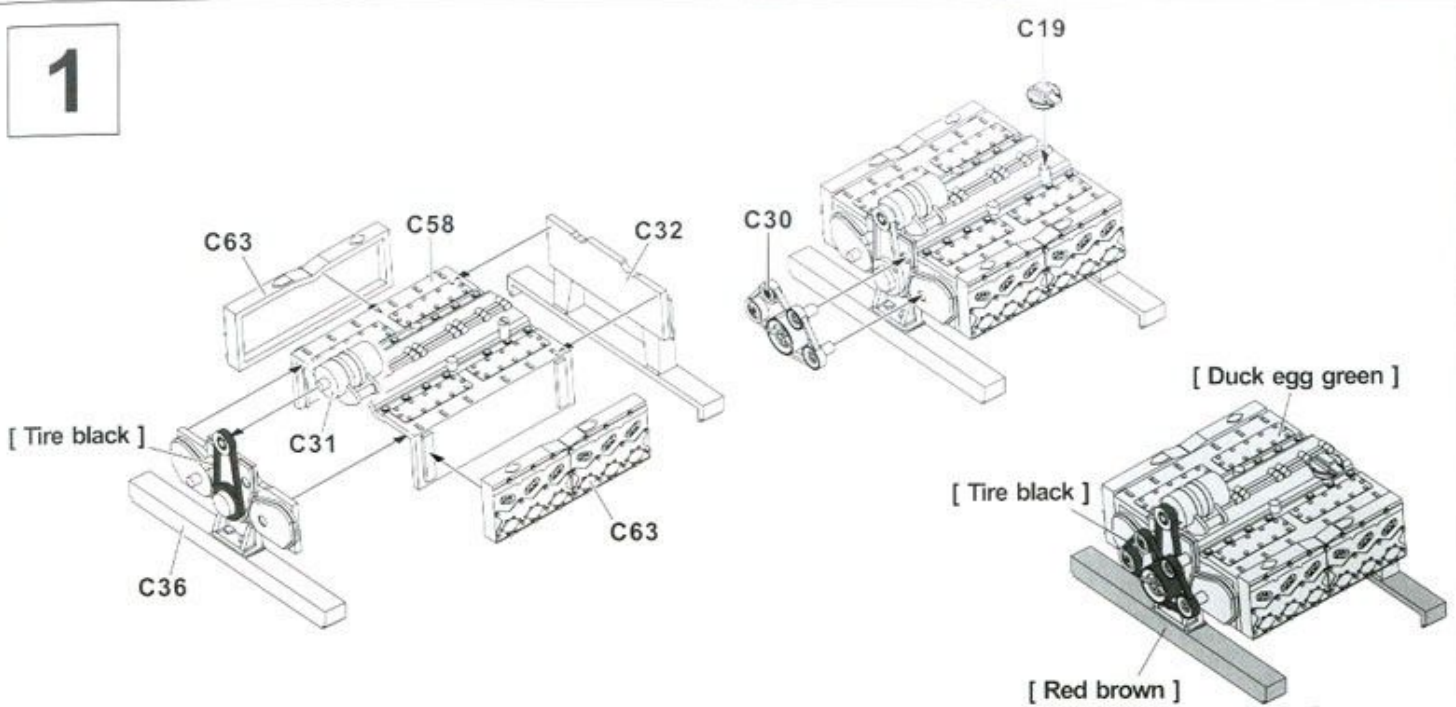

Churchill IV
6-pdr gun x 1

Box Section Spudded

Churchill V
95mm howitzer x 1

Webbed & Studded

Churchill VI
75mm gun x 1

Churchill VII
75mm gun x 1

Churchill VIII
95mm howitzer x 1

Shin.ueda

1

2

3

4**5****6**

7

8

9

10

Body color :  Dark green No.24 B.S.381