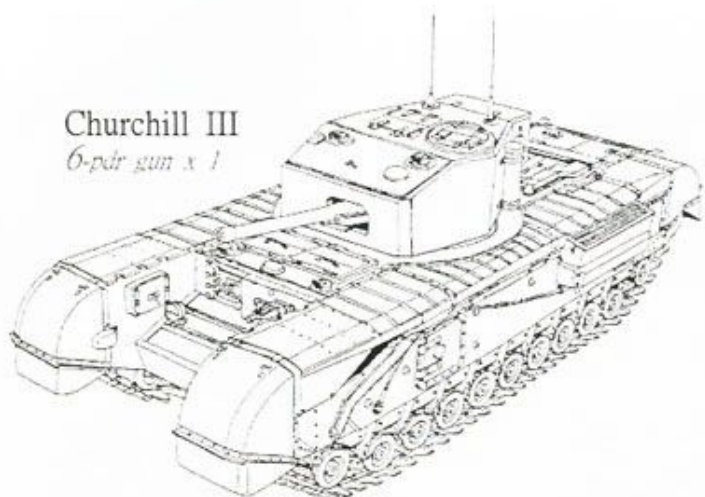

Churchill Infantry Tank

Churchill I
2-pdr gun x 1
3 inch howitzer x 1

Churchill II
2-pdr gun x 1

Churchill III
6-pdr gun x 1

Churchill II CS
3 inch howitzer x 1
2-pdr gun x 1

**3 inch howitzer in turret, 2-pdr in hull. Few built.