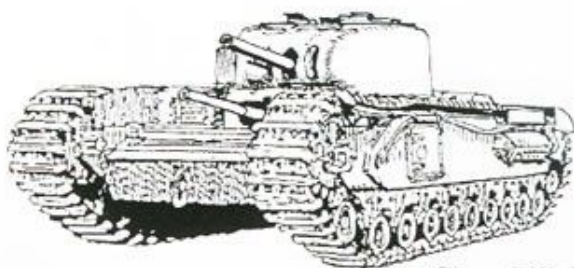

Churchill Infantry Tank

Churchill I
2-pdr gun x 1
3 inch howitzer x 1

Churchill II
2-pdr gun x 1

Churchill III
6-pdr gun x 1

Churchill II CS
3 inch howitzer x 1
2-pdr gun x 1

**3 inch howitzer in turret, 2-pdr in hull. Few built.

Churchill IV
6-pdr gun x 1

Box Section Spudded

Churchill V
95mm howitzer x 1

Webbed & Studded

Churchill VI
75mm gun x 1

Churchill VII
75mm gun x 1

Churchill VIII
95mm howitzer x 1

Shin.ueda