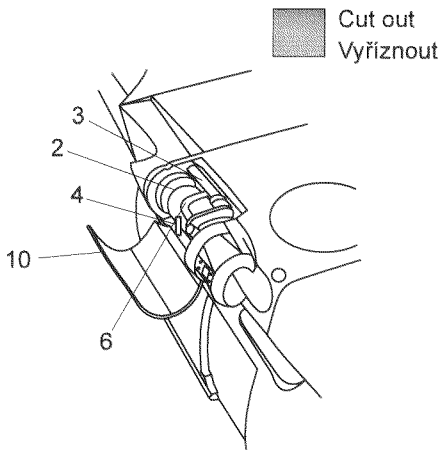

UH/SH/HH-60 engine set

(for Italeri kit)

Mastered by Bohumír Bílek KPM Kaznejov

1/48

PUR

Only version with this exhaust
Pouze verze s těmito výfuky