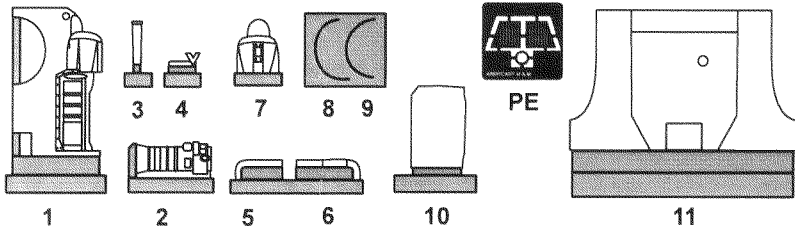

UH/SH/HH-60 engine set

(for Italeri kit)

Mastered by Bohumír Bílek KPM Kaznejov

1/48

PUR

Only version with this exhaust
Pouze verze s těmito výfuky