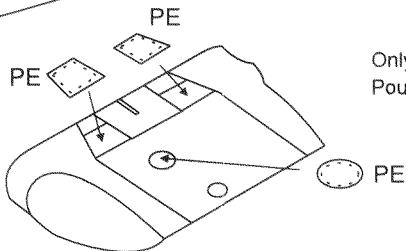

UH/SH/HH-60 engine set

(for Italeri kit)

Mastered by Bohumír Bílek KPM Kaznejov

1/48

PUR

Only version with this exhaust
Pouze verze s těmito výfuky