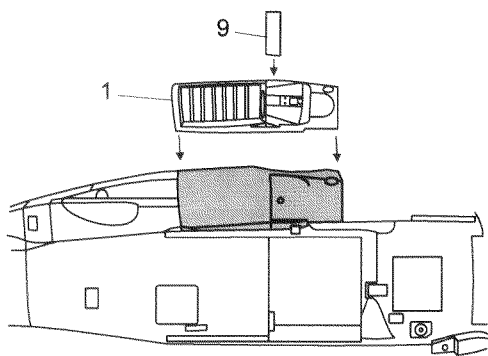

UH/SH/HH-60 engine set

(for Italeri kit)

Mastered by Bohumír Bílek KPM Kaznejov

1/48

PUR

Only version with this exhaust
Pouze verze s těmito výfuky