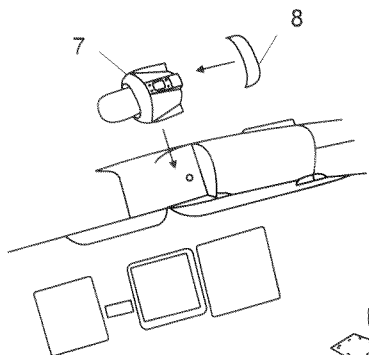

UH/SH/HH-60 engine set

(for Italeri kit)

Mastered by Bohumír Bílek KPM Kaznejov

1/48

PUR

Only version with this exhaust
Pouze verze s těmito výfuky