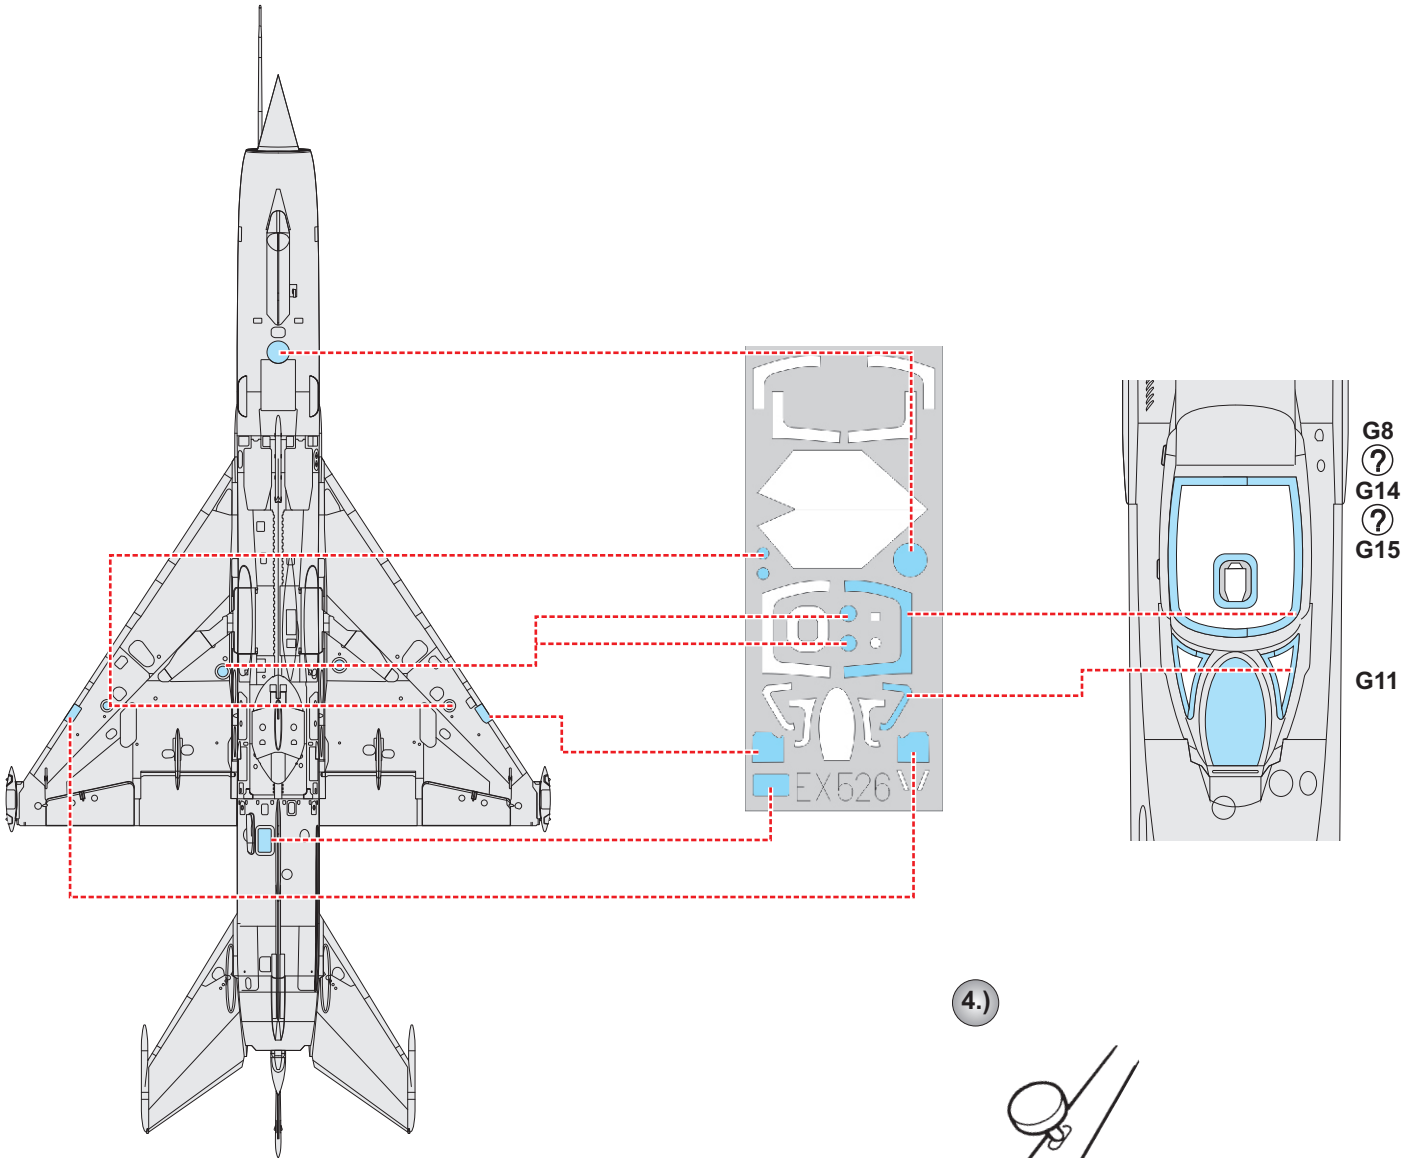

eduard
MASK

EX 526

MiG-21MF w/canopy seal 1/48

The die-cut mask for accurate canopy frame painting of the
Eduard
scale 1/48 KIT

1.)

G7

RUBBER COLOR

G8
G14
G15

2.)

H6

H2

G17

G16

3.)

4.)