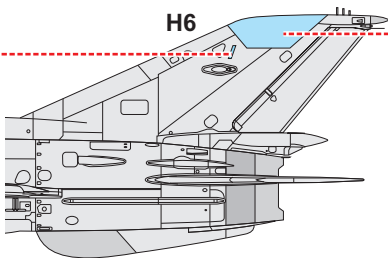

eduard
MASK

EX 526

MiG-21MF w/canopy seal 1/48

The die-cut mask for accurate canopy frame painting of the
Eduard
scale 1/48 KIT

1.)

G7

RUBBER COLOR

G8
G14
G15

2.)

H6

H2

G17

G16