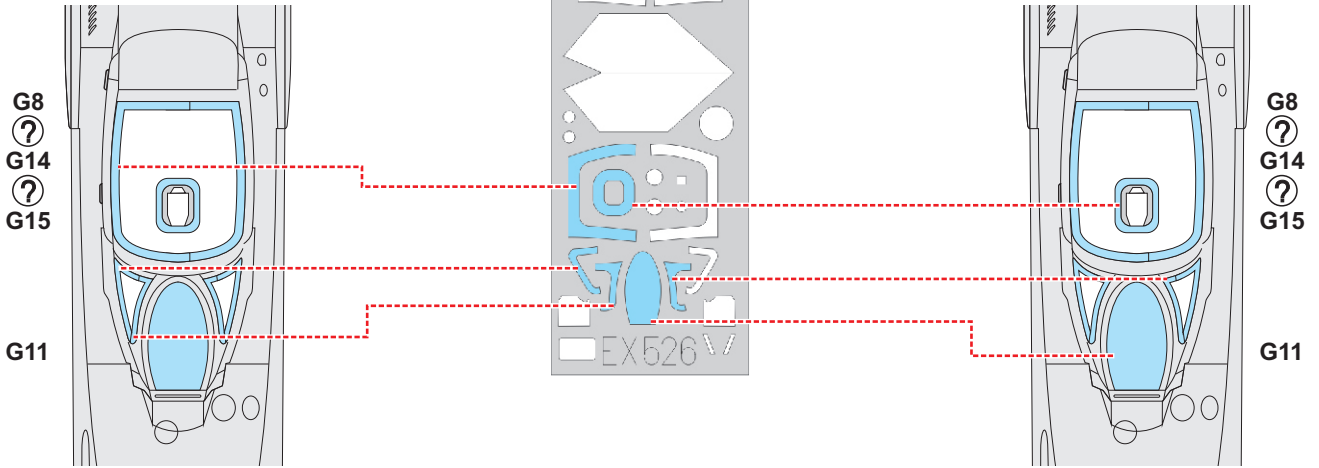

eduard
MASK

EX 526

MiG-21MF w/canopy seal 1/48

The die-cut mask for accurate canopy frame painting of the
Eduard
scale 1/48 KIT

1.)

G7

RUBBER COLOR

G8
G14
G15

2.)

H6

H2

G17

G16

3.)

4.)