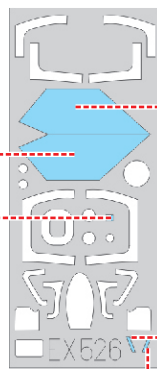

eduard
MASK

EX 526

MiG-21MF w/canopy seal 1/48

The die-cut mask for accurate canopy frame painting of the
Eduard
scale 1/48 KIT

1.)

G7

RUBBER COLOR

G8
G14
G15

2.)

H6

H2

G17

G16

3.)

4.)