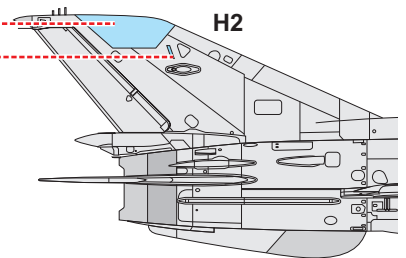

eduard
MASK

EX 526

MiG-21MF w/canopy seal 1/48

The die-cut mask for accurate canopy frame painting of the
Eduard
scale 1/48 KIT

1.)

G7

RUBBER COLOR

G8
G14
G15

2.)

H6

H2

G17

G16