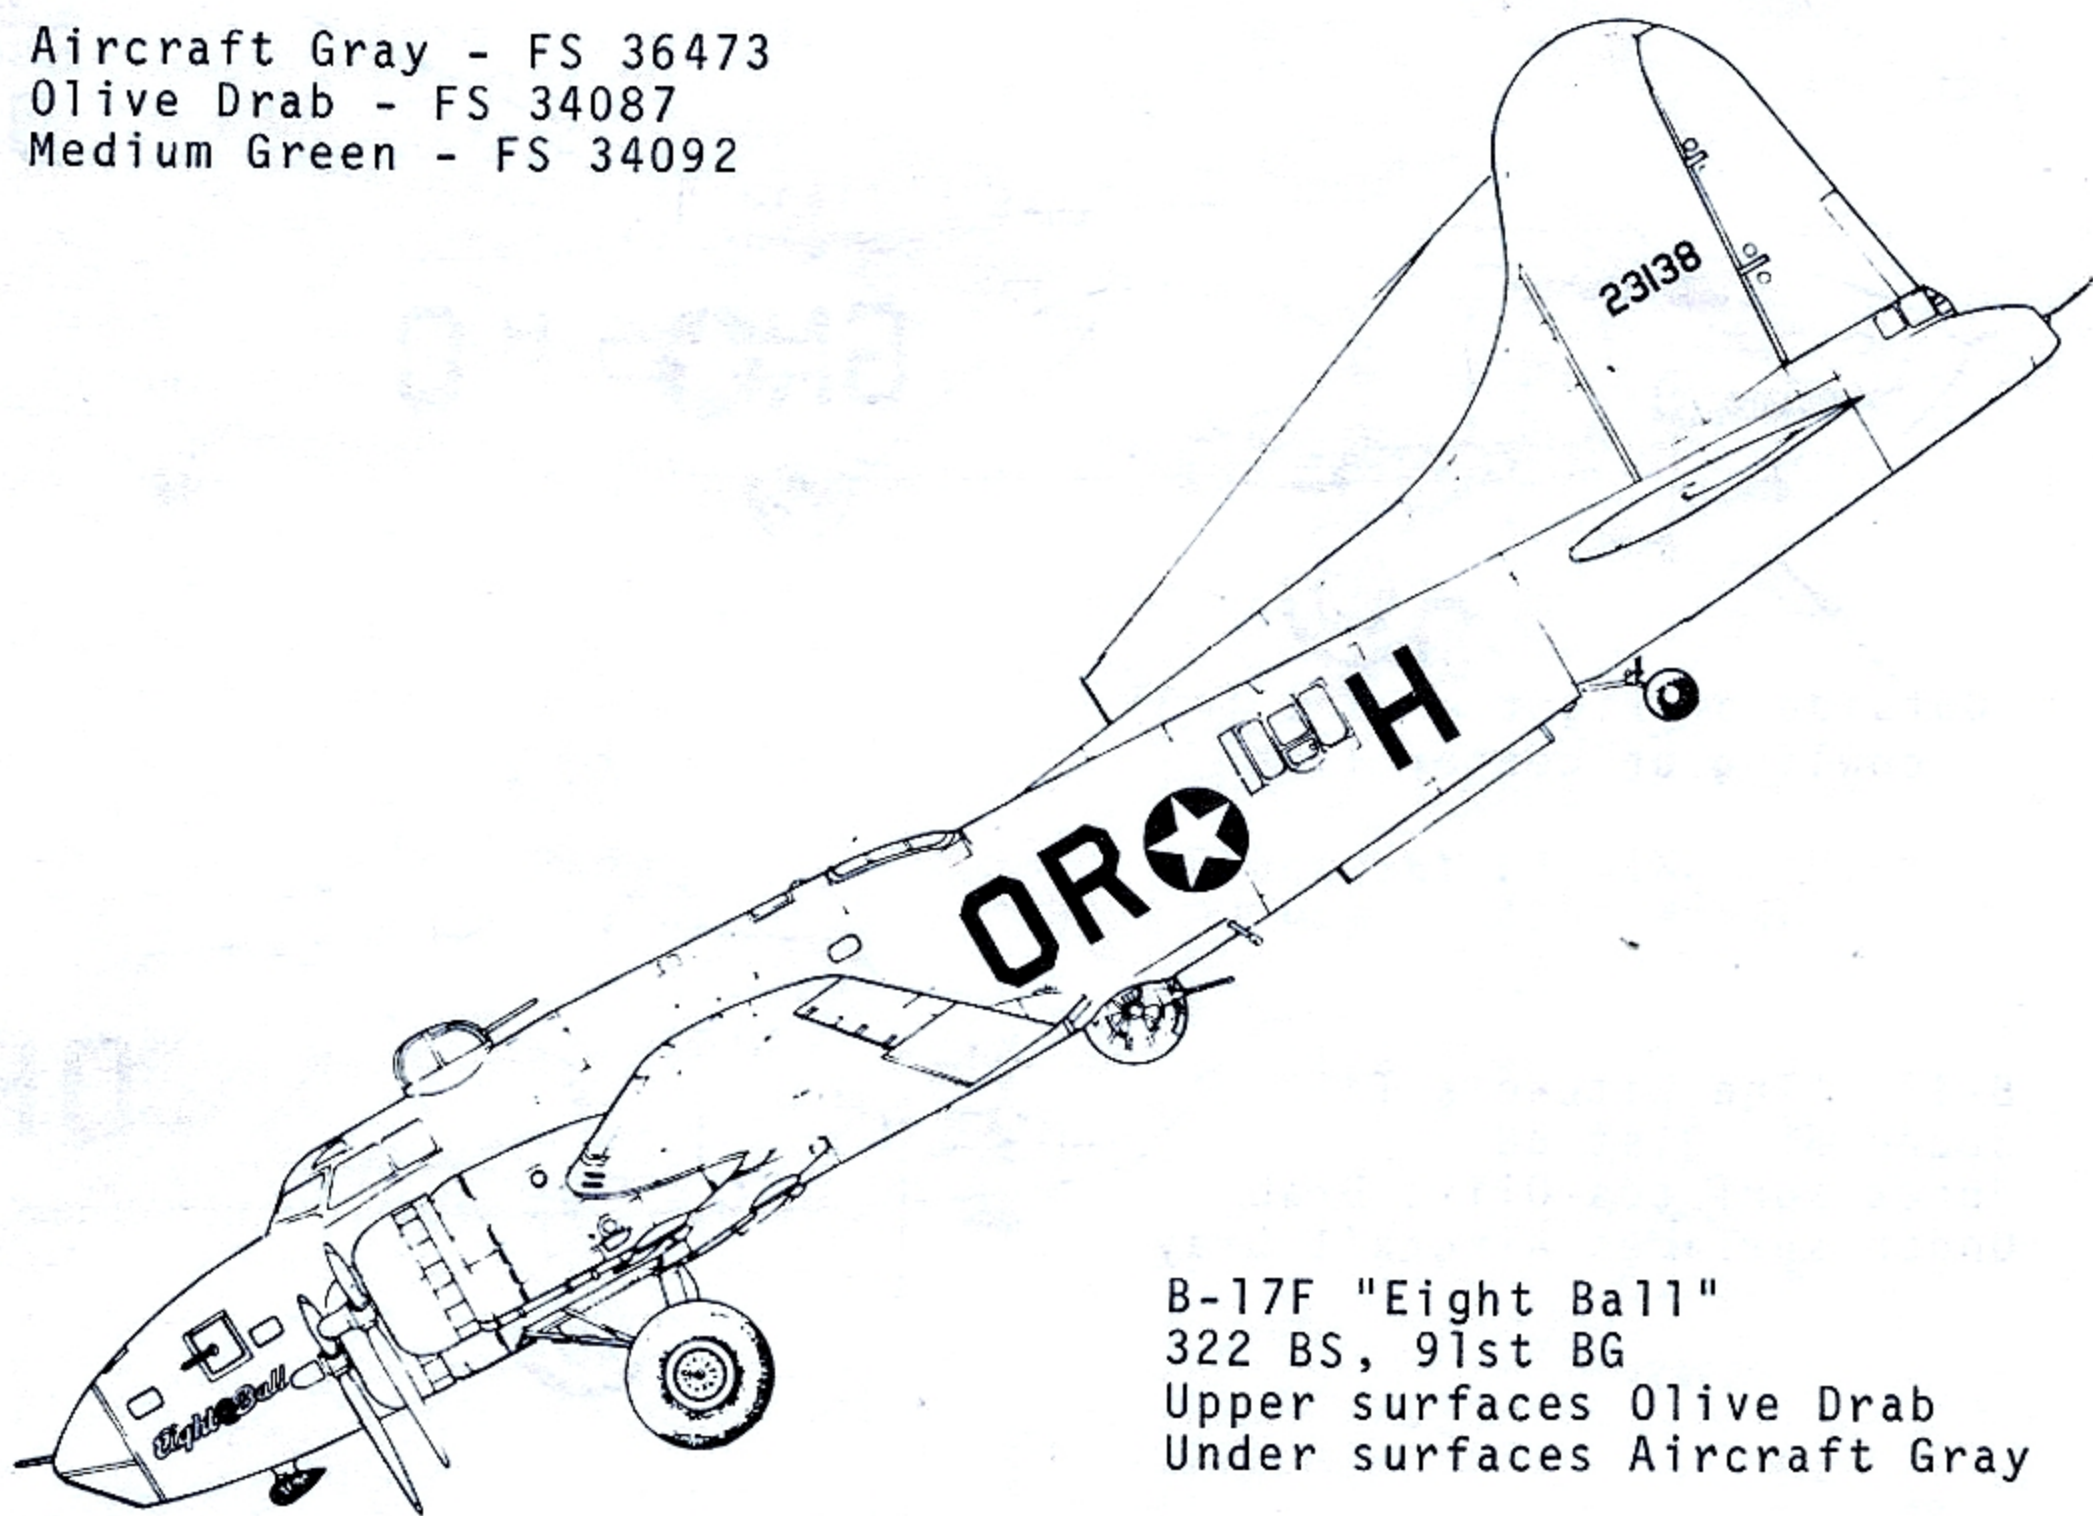

72nd Scale

NO.

72-23

FAMOUS B-17 BOMBERS

MICROSCALE DECAL

BY KRASEL INDUSTRIES, INC., SANTA ANA, CA. 92705

AIRCRAFT

'2.00

Recommended models:

Revell B-17F

Revell B-17E

MICRO SCALE DECAL RIVETS can be used to reproduce a realistic rivet pattern on your models. For the most authentic appearance, it is best to sand off all raised rivets. Refer to photos for typical placement on a particular model.

Red bordered insignia can be obtained from Micro Scale Sheet #72-2. Blue bordered insignia from Micro Scale Sheet #72-13. US ARMY is available on Micro Scale Sheet #72-19. Fuselage insignia - 45". Wing insignia - 65".

Aircraft Gray - FS 36473

Olive Drab - FS 34087

Medium Green - FS 34092

B-17F "Eight Ball"

322 BS, 91st BG

Upper surfaces Olive Drab

Under surfaces Aircraft Gray

★ The International Plastic Modelers Society is an organization devoted to developing the plastic modeling art. It was formed "by modelers - for modelers". If you wish to expand your modeling talents, write for further information to:
IPMS/USA, P.O. Box 163, Ben Franklin Station, Wash. D.C. 20044.