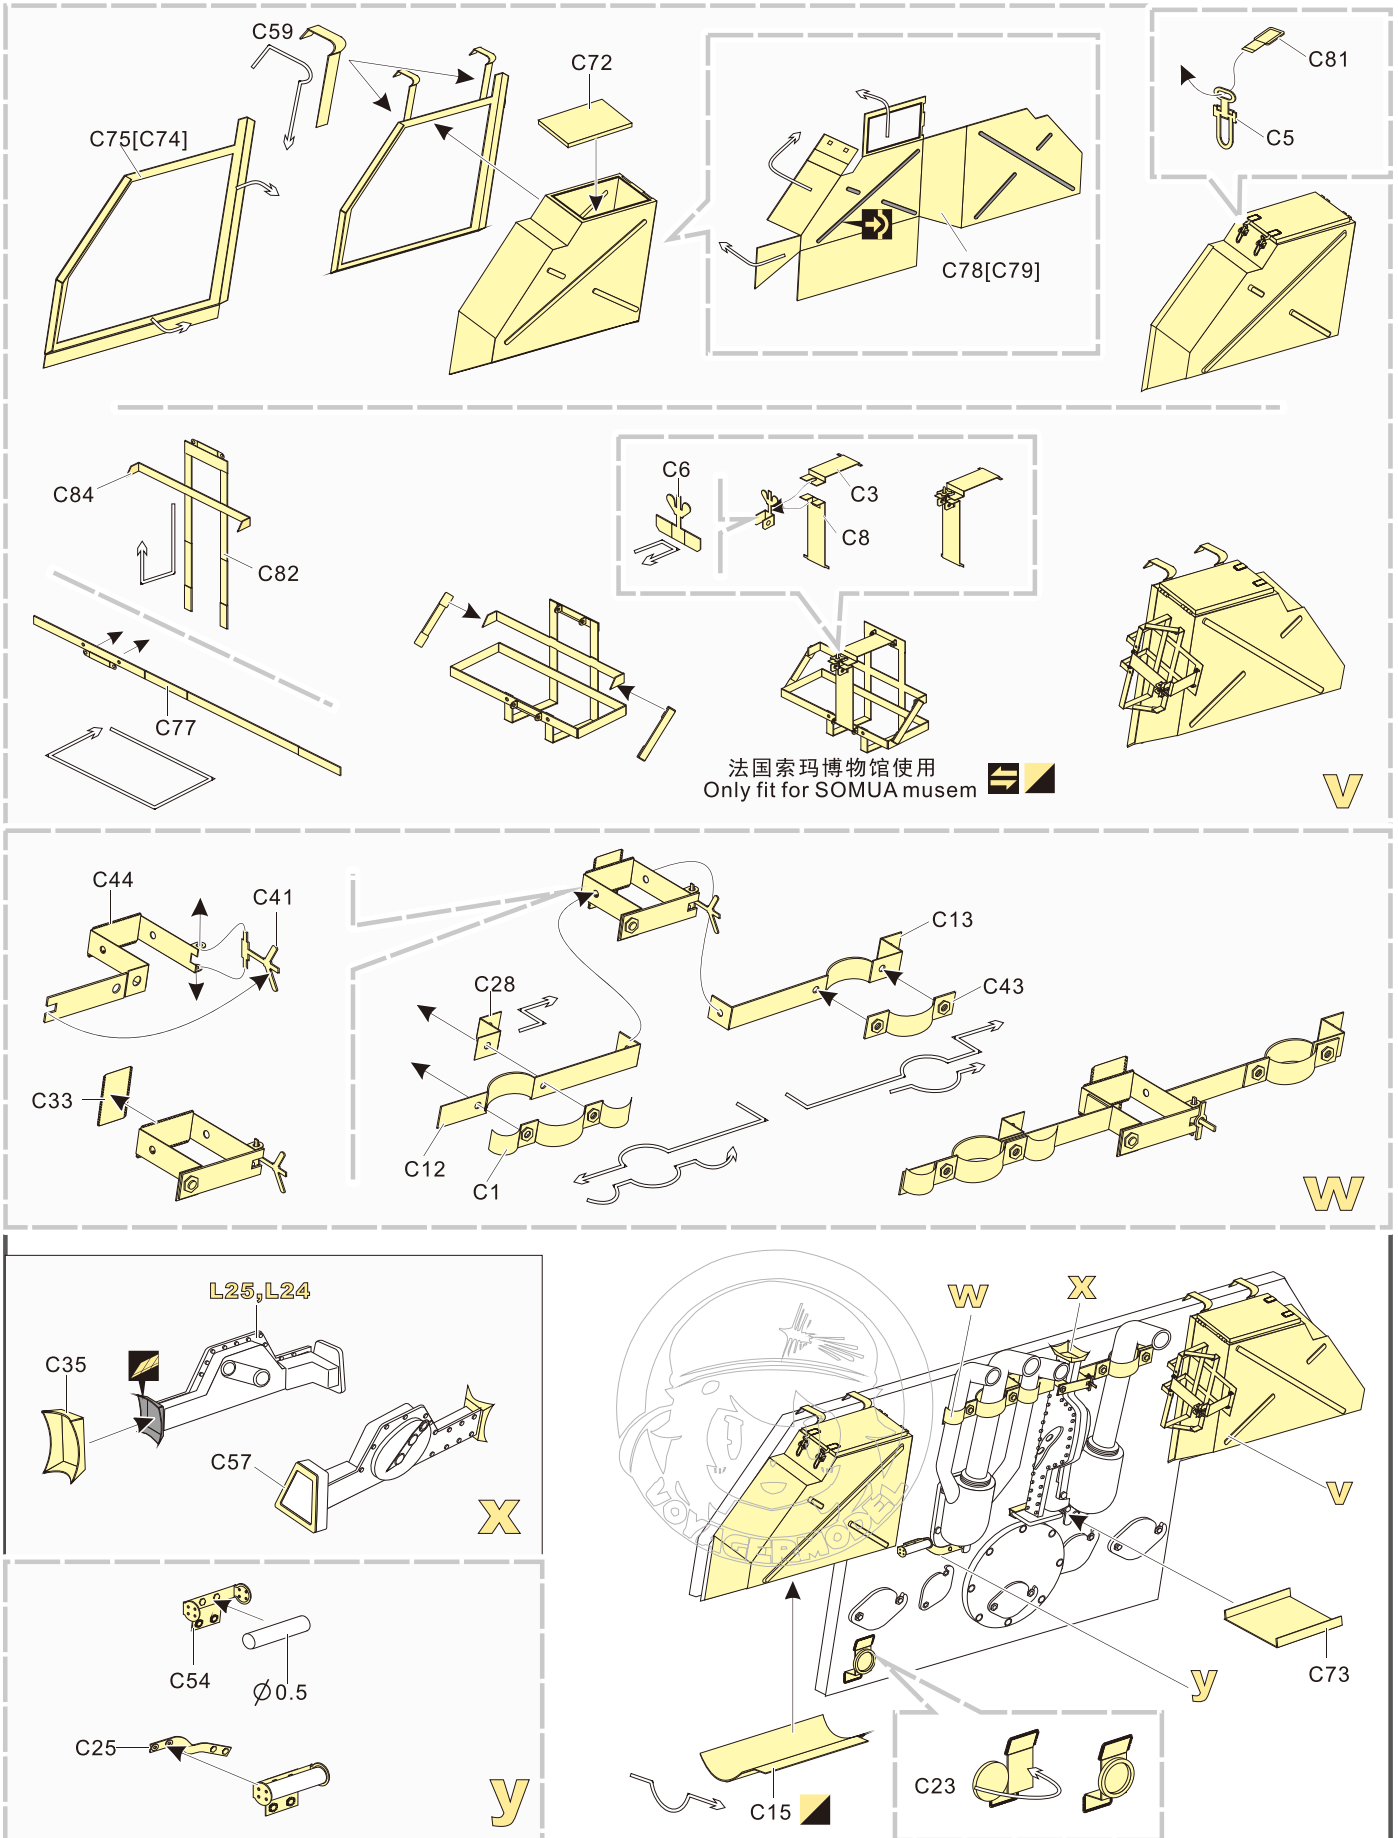

1/48 MILITARY MINIATURE VEHICLE UPGRADE SERIES PE48034