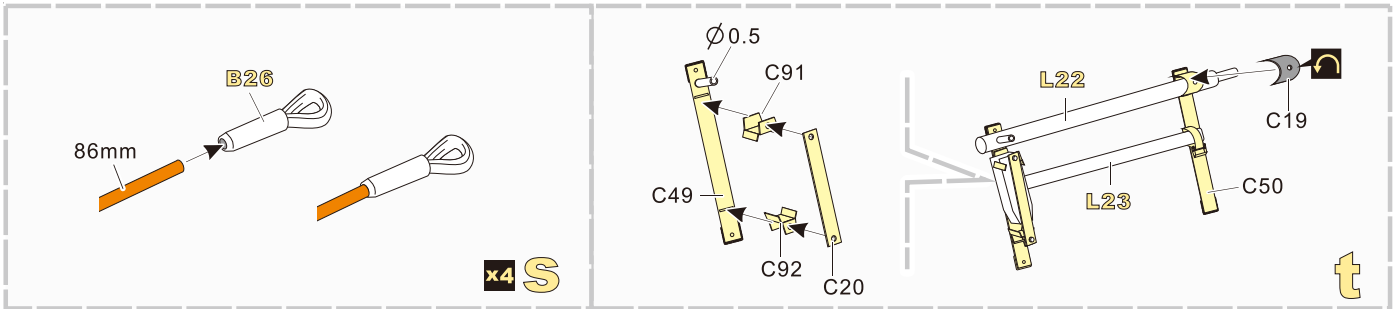

1/48 MILITARY MINIATURE VEHICLE UPGRADE SERIES PE48034