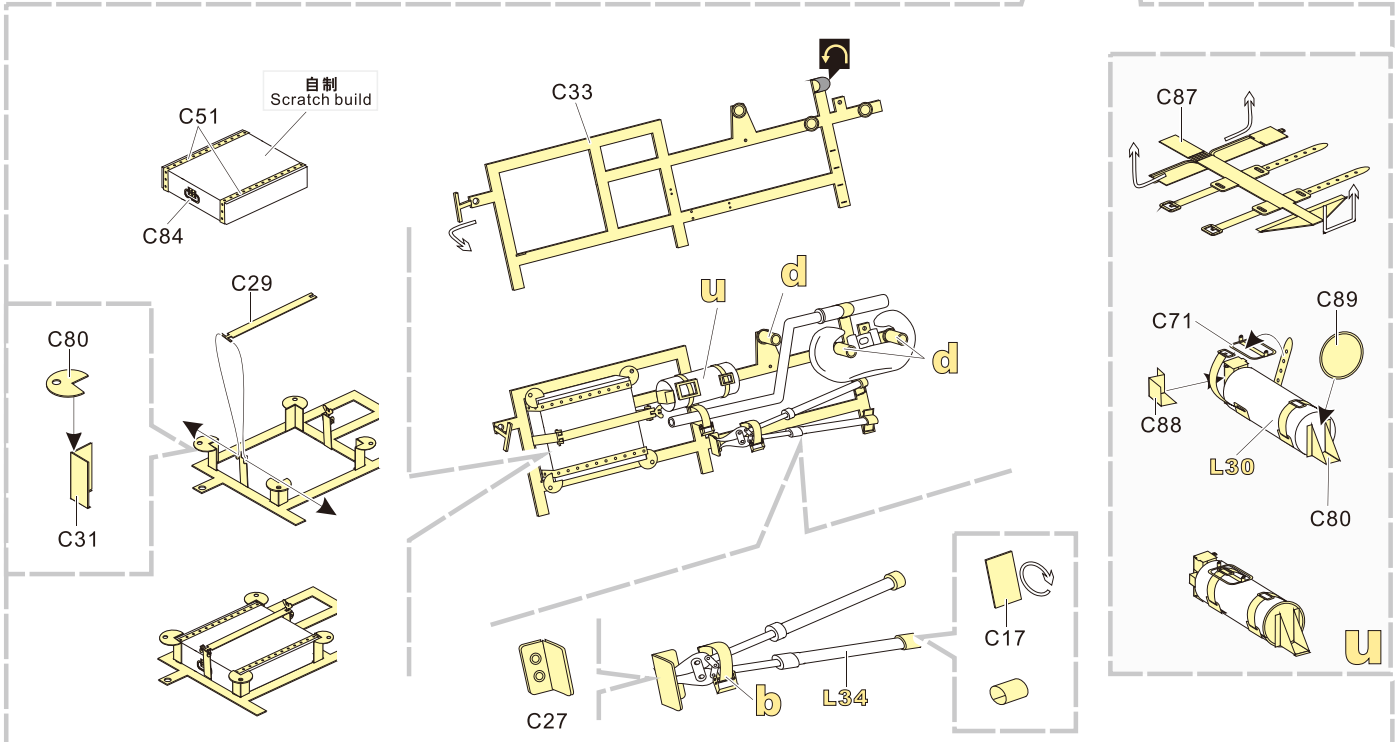

1/48 MILITARY MINIATURE VEHICLE UPGRADE SERIES PE48034