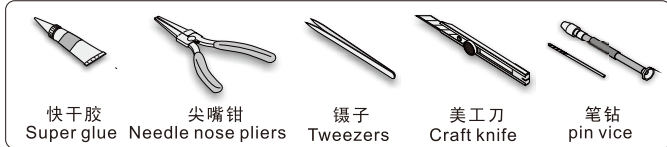

1/48 MILITARY MINIATURE VEHICLE UPGRADE SERIES PE48034

WWII German Panther A Tank Basic

二战德军豹A型坦克基本改造件

[For SUYATA NO-001]

推荐使用工具 RECOMMENDED TOOLS

快干胶 Super glue 尖嘴钳 Needle nose pliers 镊子 Tweezers 美工刀 Craft knife 笔钻 pin vice