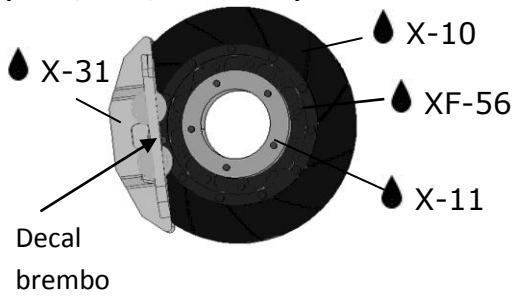

X-18

M-SPORT

Building instructions for Gravel transkit BEL-TK001 (sold separately)

(I19;I20)

(I10; I11; I12; I13)

BELKITS.BE.COM

Be sure to check out our other releases at:

WWW.BELKITS.BE
WWW.BELKITS.COM