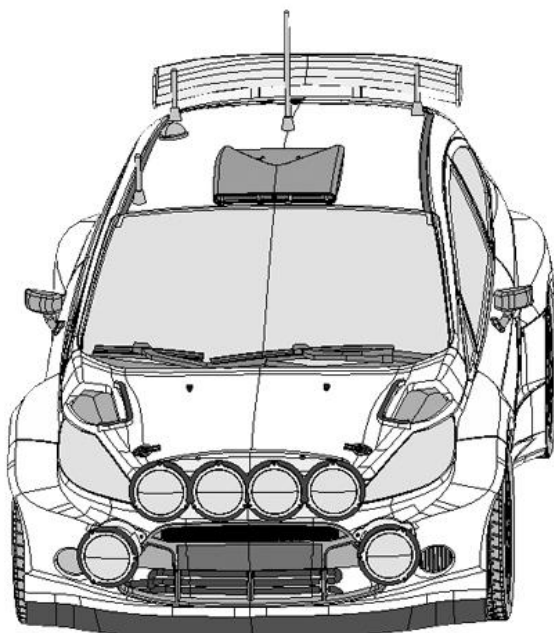

Ford Fiesta S2000

Paint references / Références des peintures

TAMIYA	REVELL	HUMBROL	
TS-26 (X-2)	4	22	Pure White / Blanc Brillant
X-2	4	22	Pure White / Blanc Brillant
X-4	52	48	Gloss Blue / Bleu Brillant
X-5	61	3	Gloss Green / Vert Brillant
X-6	30	18	Gloss Orange / Orange Brillant
X-7	31	19	Gloss Red / Rouge Brillant
X-10	(90+8)	27004	Gun Metal
X-11	90	11	Chrome Silver / Argent
X-16	331	68	Purple / Mauve
X-18	302	85	Semi Gloss Black / Noir Satiné
X-27	731	1321	Clear Red / Rouge Transparent
X-31	(94+90)	(16+90)	Titanium Gold / Or Titane
X-32	/	/	Titanium Silver / Argent Titane
XF-1	8	33	Matt Black / Noir Mat
XF-16	99	56	Flat Aluminium / Aluminium
XF-56	(91+69)	53	Metallic Grey / Gris Métallisé
XF-57	77	7	Buff