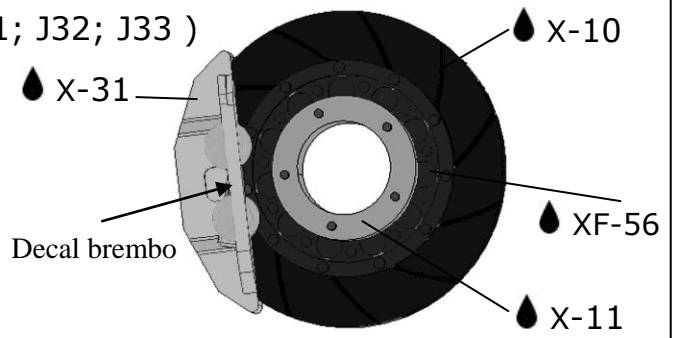

Asphalt version, for Gravel transkit (BEL-TK001), skip to page 12

(J30; J31; J32; J33)

(J36; J37; J38; J39)

Decals for rims: Ford logo
+ OZ racing + 2x S2000

(C18 + C19)

Not for this kit

TS-26

C10