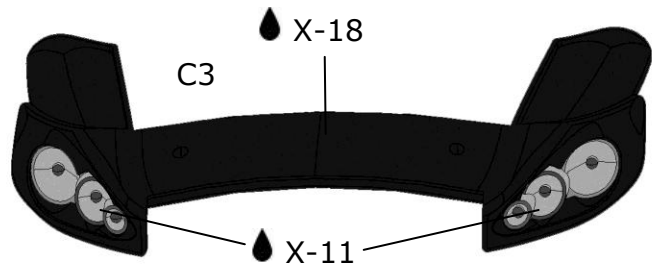

Asphalt version, for Gravel transkit (BEL-TK001), skip to page 12

(J30; J31; J32; J33)

(J36; J37; J38; J39)

Decals for rims: Ford logo
+ OZ racing + 2x S2000

(C18 + C19)

Not for this kit

TS-26

C10