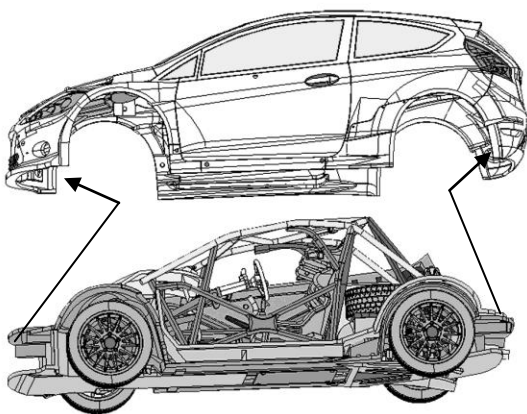

Asphalt version, for Gravel transkit (BEL-TK001), skip to page 12

(J30; J31; J32; J33)

(J36; J37; J38; J39)

Decals for rims: Ford logo
+ OZ racing + 2x S2000

(C18 + C19)

Not for this kit

TS-26

C10