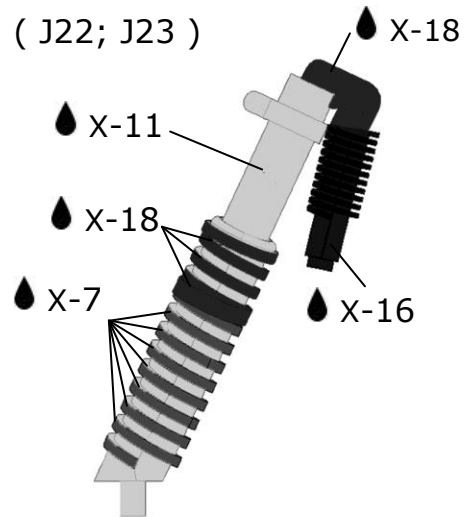

Asphalt version, for Gravel transkit (BEL-TK001), skip to page 12

(J30; J31; J32; J33)

(J36; J37; J38; J39)

Decals for rims: Ford logo
+ OZ racing + 2x S2000

(C18 + C19)

Not for this kit

TS-26

C10