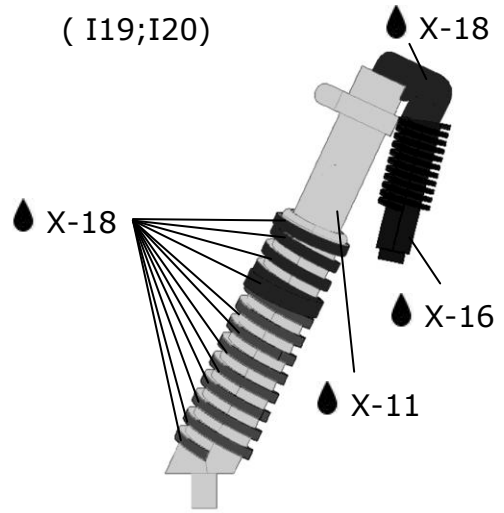

X-18

M-SPORT

Building instructions for Gravel transkit BEL-TK001 (sold separately)

(I19;I20)

(I10; I11; I12; I13)

BELKITS.BE.COM

Be sure to check out our other releases at:

WWW.BELKITS.BE
WWW.BELKITS.COM