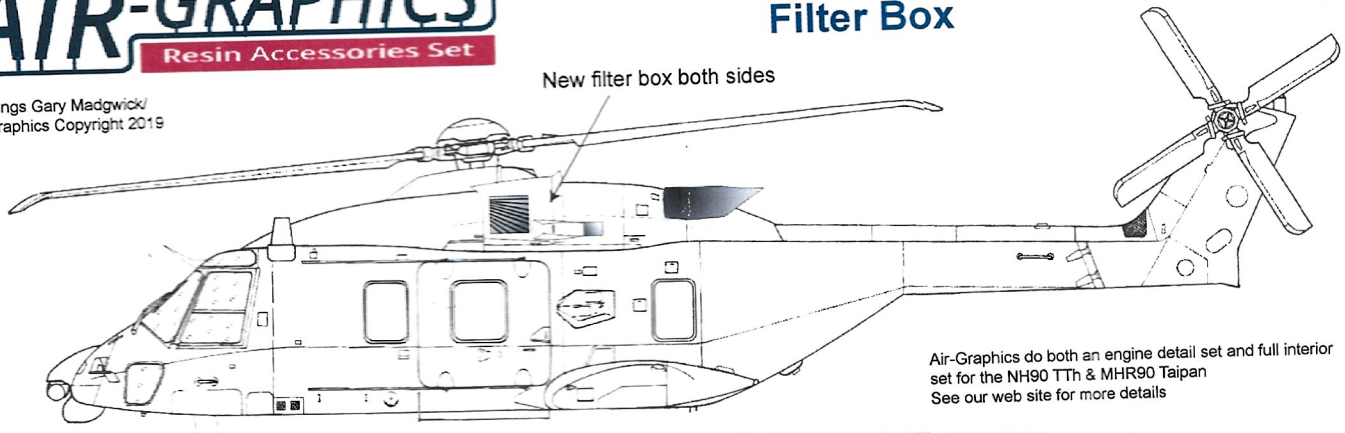

Drawings Gary Madgwick/
Air-Graphics Copyright 2019

New filter box both sides

Air-Graphics do both an engine detail set and full interior set for the NH90 TTh & MHR90 Taipan
See our web site for more details

**1:72
Scale**