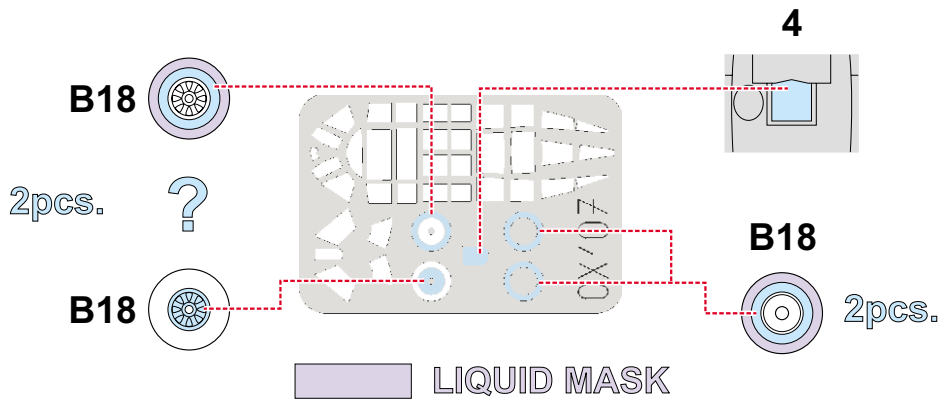

eduard
MASK

D4Y Judy 1/72

The die-cut mask for accurate canopy frame painting of the
Fujimi scale 1/72 KIT

CX 107

?

LIQUID MASK

SAME FOR BOTH