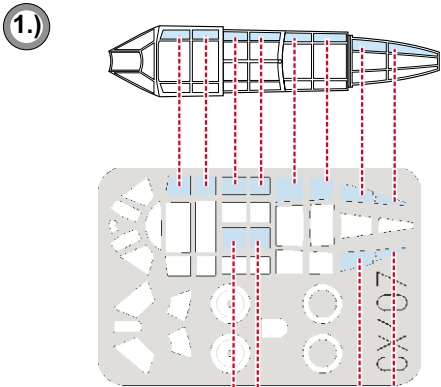

eduard
MASK

D4Y Judy 1/72

The die-cut mask for accurate canopy frame painting of the
Fujimi scale 1/72 KIT

CX 107

?

LIQUID MASK

SAME FOR BOTH