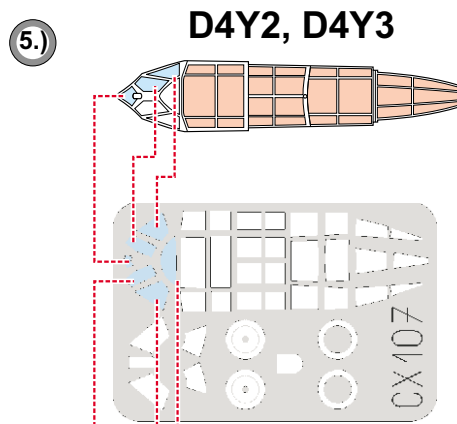

eduard
MASK

D4Y Judy 1/72

The die-cut mask for accurate canopy frame painting of the
Fujimi scale 1/72 KIT

CX 107

?

LIQUID MASK

SAME FOR BOTH