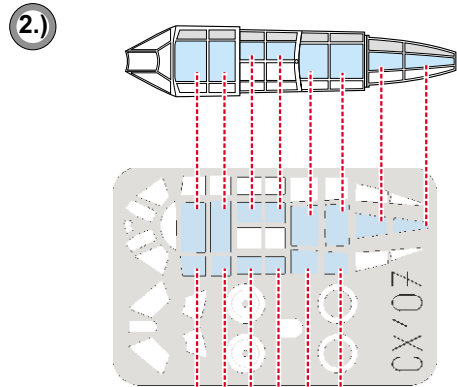

eduard
MASK

D4Y Judy 1/72

The die-cut mask for accurate canopy frame painting of the
Fujimi scale 1/72 KIT

CX 107

?

LIQUID MASK

SAME FOR BOTH