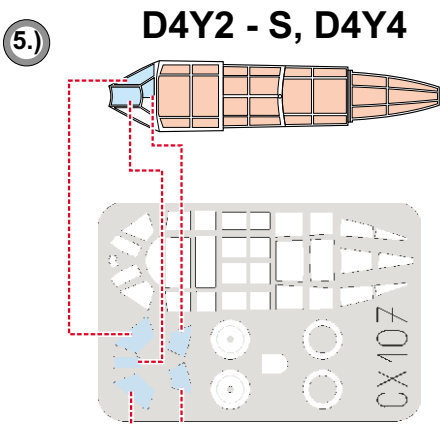

eduard
MASK

D4Y Judy 1/72

The die-cut mask for accurate canopy frame painting of the
Fujimi scale 1/72 KIT

CX 107

?

LIQUID MASK

SAME FOR BOTH