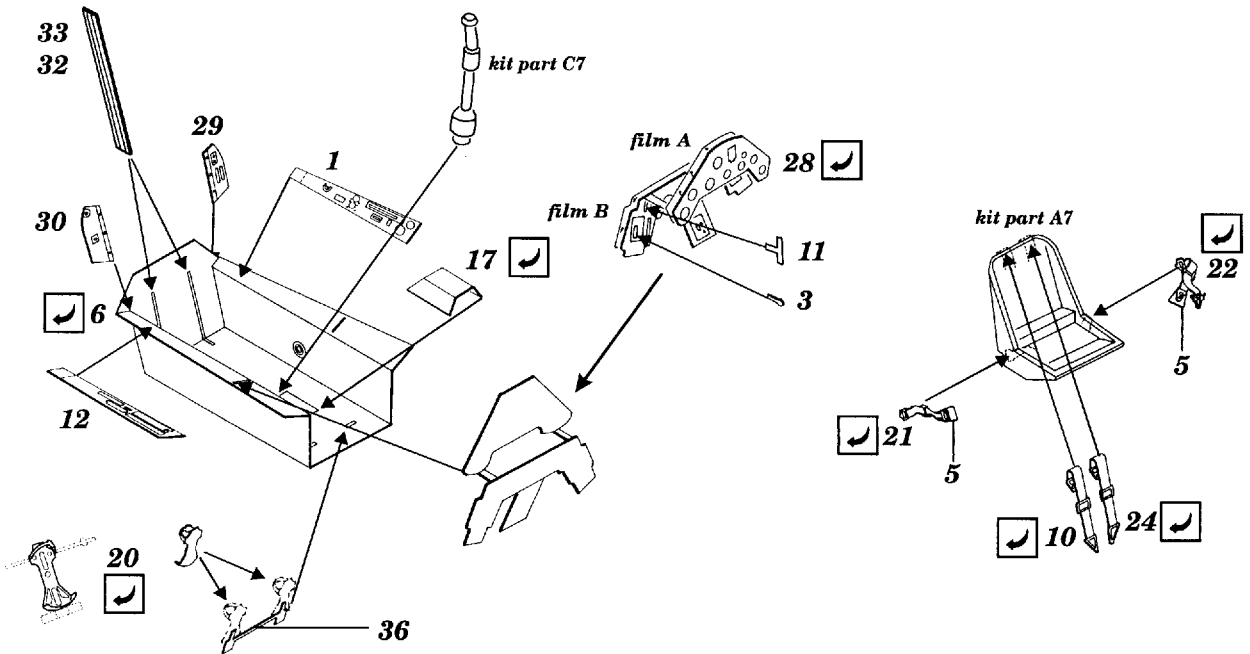

# FW 190 -D9

1/72 scale detail set for Academy kit

-  OPPOSITE SIDE
-  REMOVE
-  BEND
-  REPLACE
-  GRIND
-  OPTION

## B CANOPY

**C** RADIATOR

**D** TAIL GEAR

**E** LANDING FLAPS

**D** MAIN UNDERCARRIAGE

**F** EXTERIOR PARTS