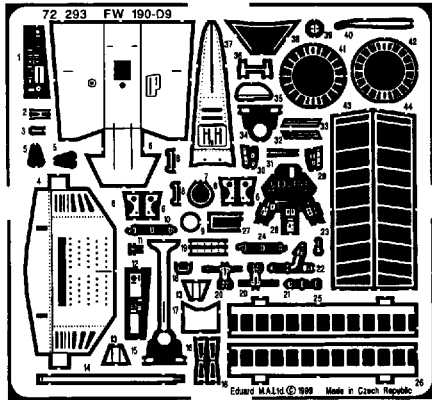

# FW 190 -D9

1/72 scale detail set for Academy kit

-  OPPOSITE SIDE
-  REMOVE
-  BEND
-  REPLACE
-  GRIND
-  OPTION

## A COCKPIT

## B CANOPY

**C** RADIATOR

**D** TAIL GEAR

**E** LANDING FLAPS

**D** MAIN UNDERCARRIAGE

**F** EXTERIOR PARTS