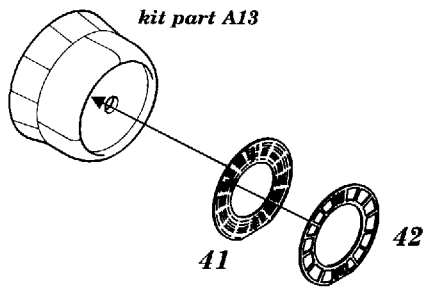

C RADIATOR

D TAIL GEAR

E LANDING FLAPS

D MAIN UNDERCARRIAGE

F EXTERIOR PARTS