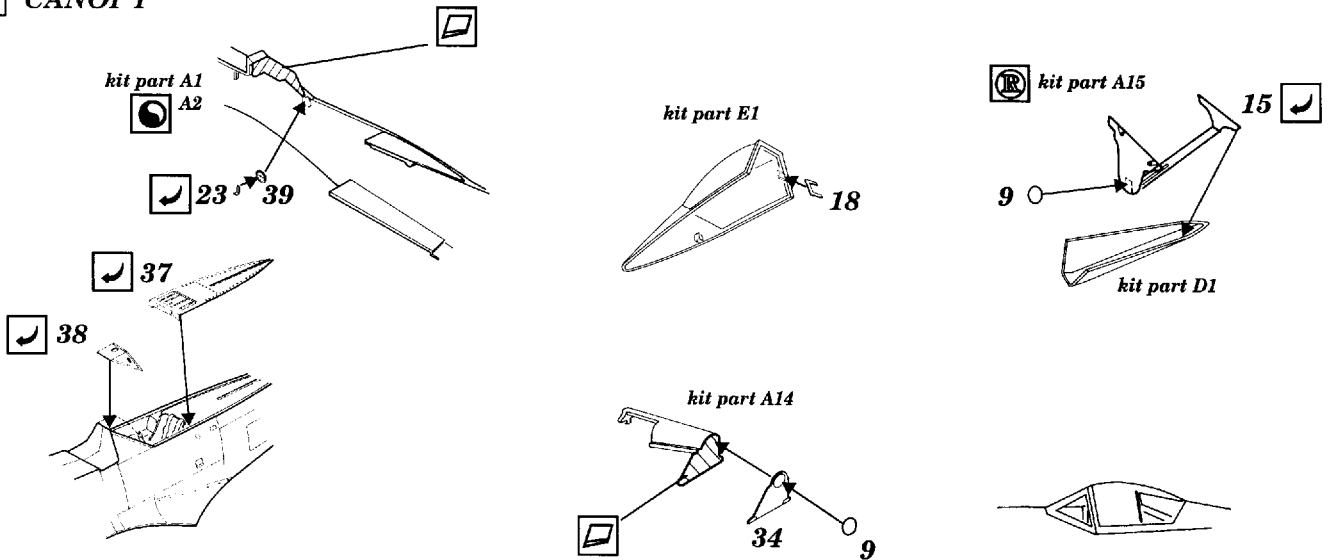

# FW 190 -D9

1/72 scale detail set for Academy kit

-  OPPOSITE SIDE
-  REMOVE
-  BEND
-  REPLACE
-  GRIND
-  OPTION

## B CANOPY

**C** RADIATOR

**D** TAIL GEAR

**E** LANDING FLAPS

**D** MAIN UNDERCARRIAGE

**F** EXTERIOR PARTS