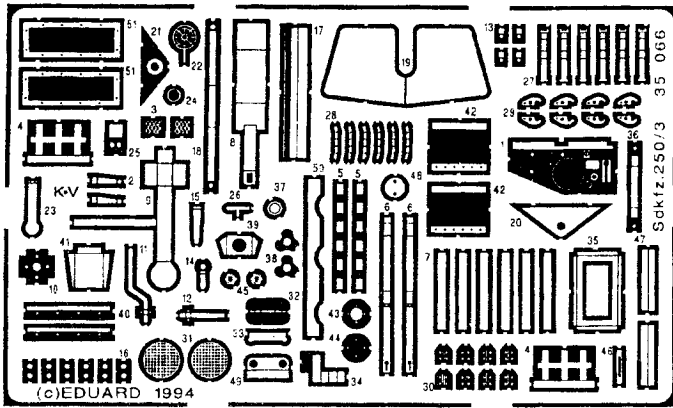

# Sdkfz.250/3

1/35 scale detail set  
Recommended kit: TAMIYA

35 066

- REMOVE
- OPPOSITE SIDE
- REPLACE

kit part B36

kit part B23

kit part B44