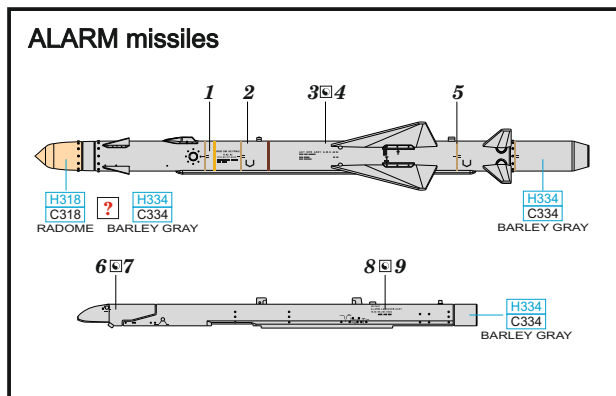

672 266

ALARM missiles

1/72

BEST BRASS RESIN AROUND!