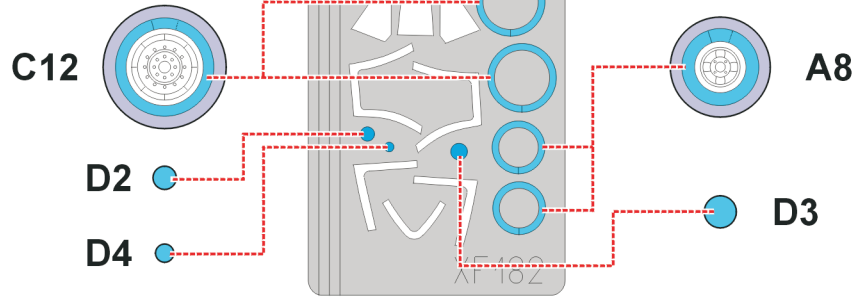

**eduard**  
**Express Mask**

**XF 182**

# Meteor F.3

The die-cut mask for accurate canopy frame painting of the  
*Tamiya 1/48 KIT*

## LIQUID MASK ■

**INTERIOR COLOR**

**CAMOUFLAGE COLOR**

6.)

**REMOVE MASK**

**REFERENCES:** Squadron/Signal Publ.: Aircraft # 152 - Meteor - in action