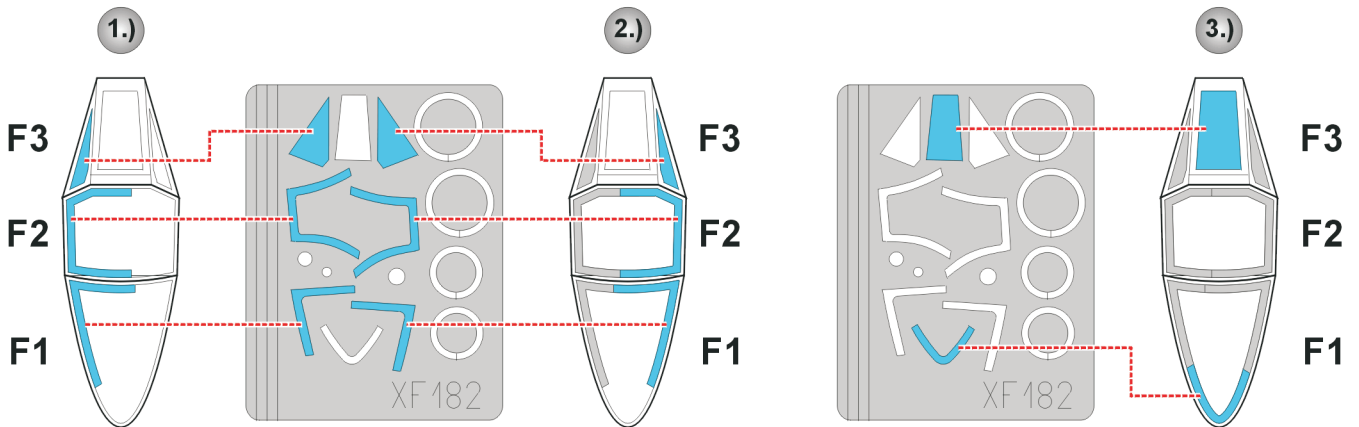

LIQUID MASK ■

LIQUID MASK ■

INTERIOR COLOR

CAMOUFLAGE COLOR

6.)

REMOVE MASK

REFERENCES: Squadron/Signal Publ.: Aircraft # 152 - Meteor - in action