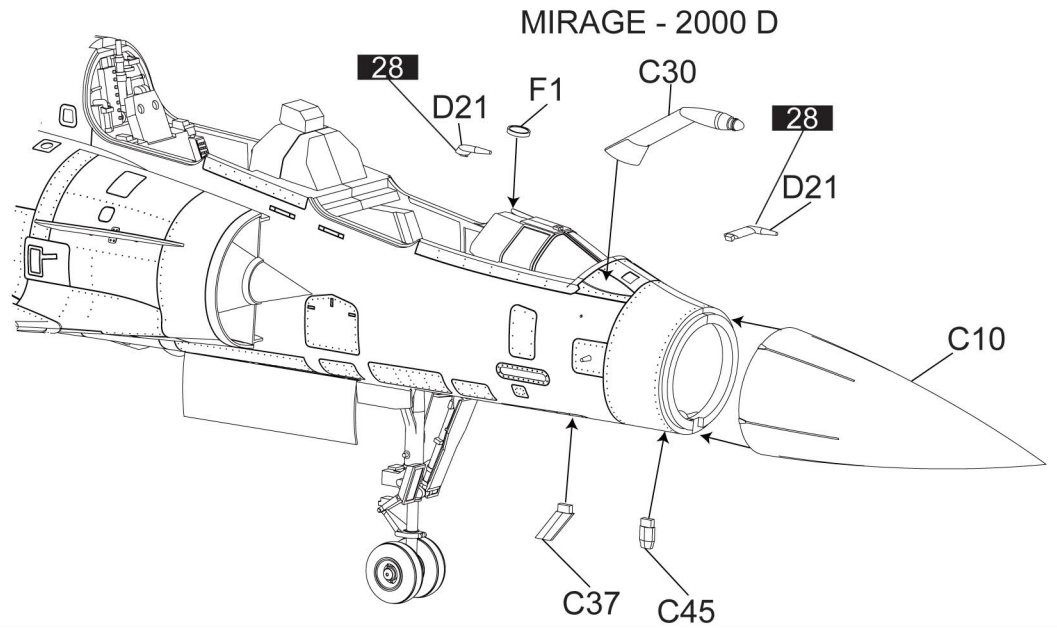

*OPPOSITE SIDE