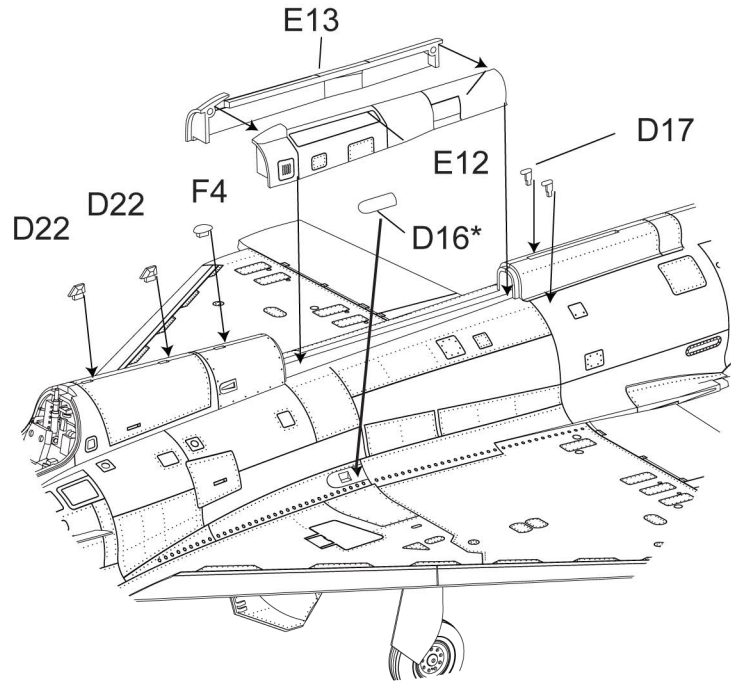

MIRAGE - 2000 D