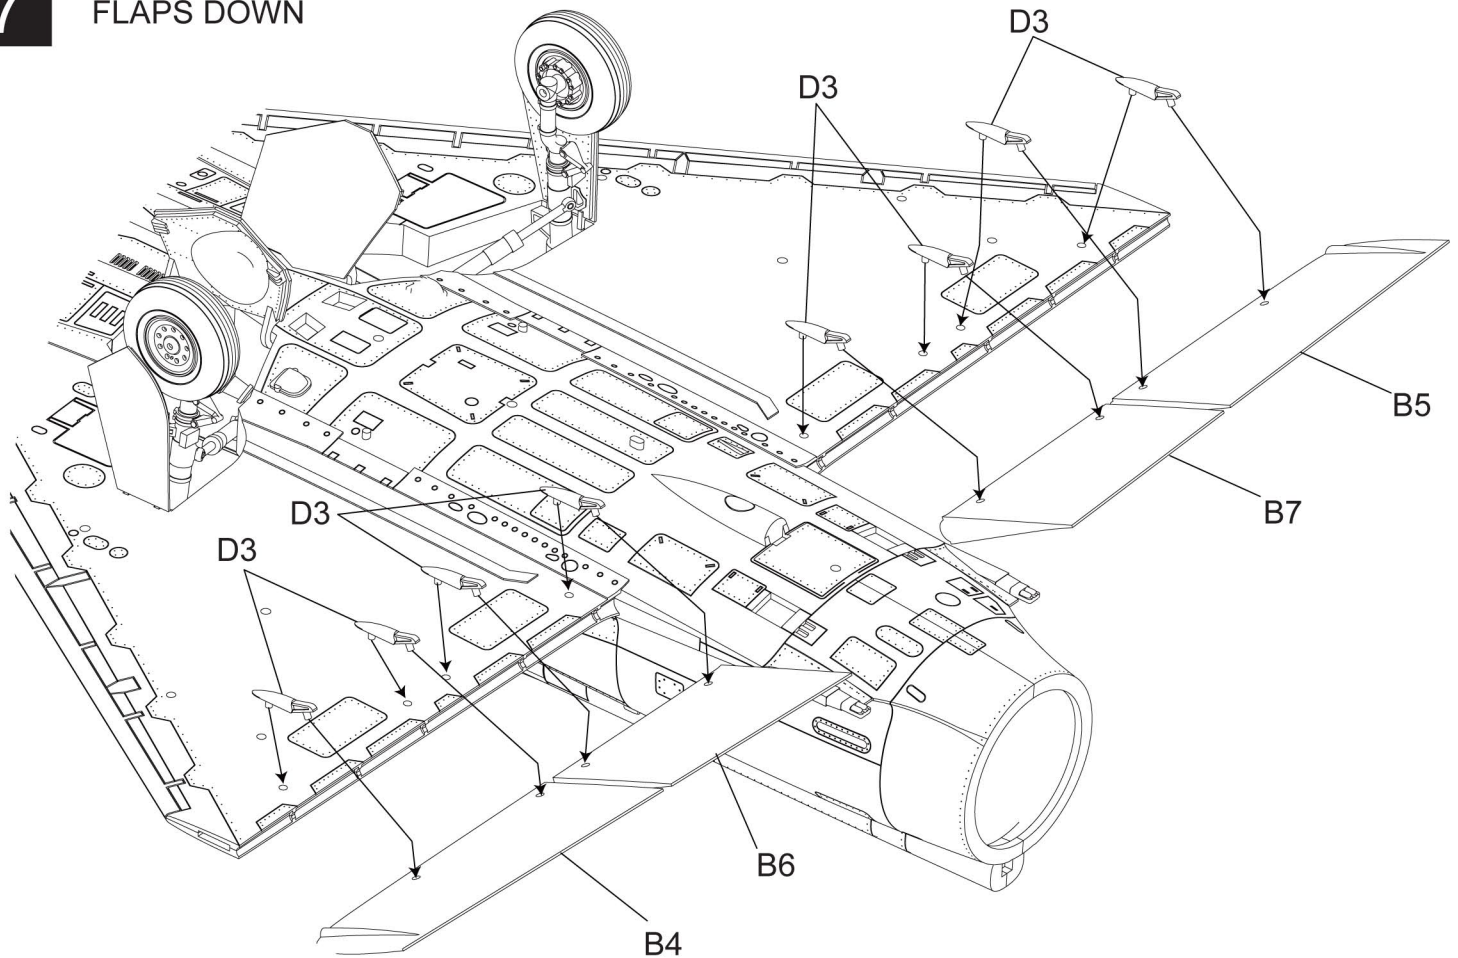

FLAPS DOWN

MIRAGE - 2000 D

\*OPPOSITE SIDE

10

ENGINE OPEN POSITION

C17

ENGINE CLOSE POSITION

C15