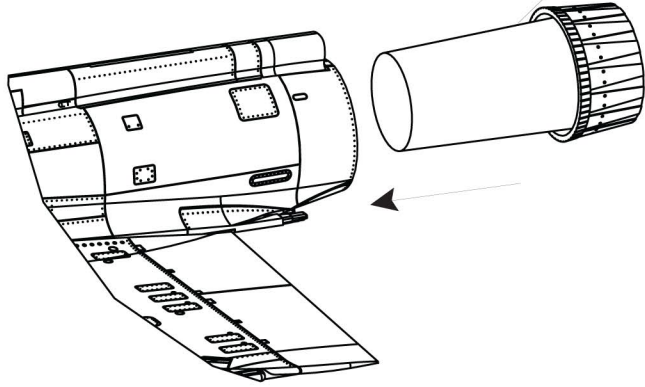

FLAPS DOWN

MIRAGE - 2000 D

\*OPPOSITE SIDE

10

ENGINE OPEN POSITION

C17

ENGINE CLOSE POSITION

C15