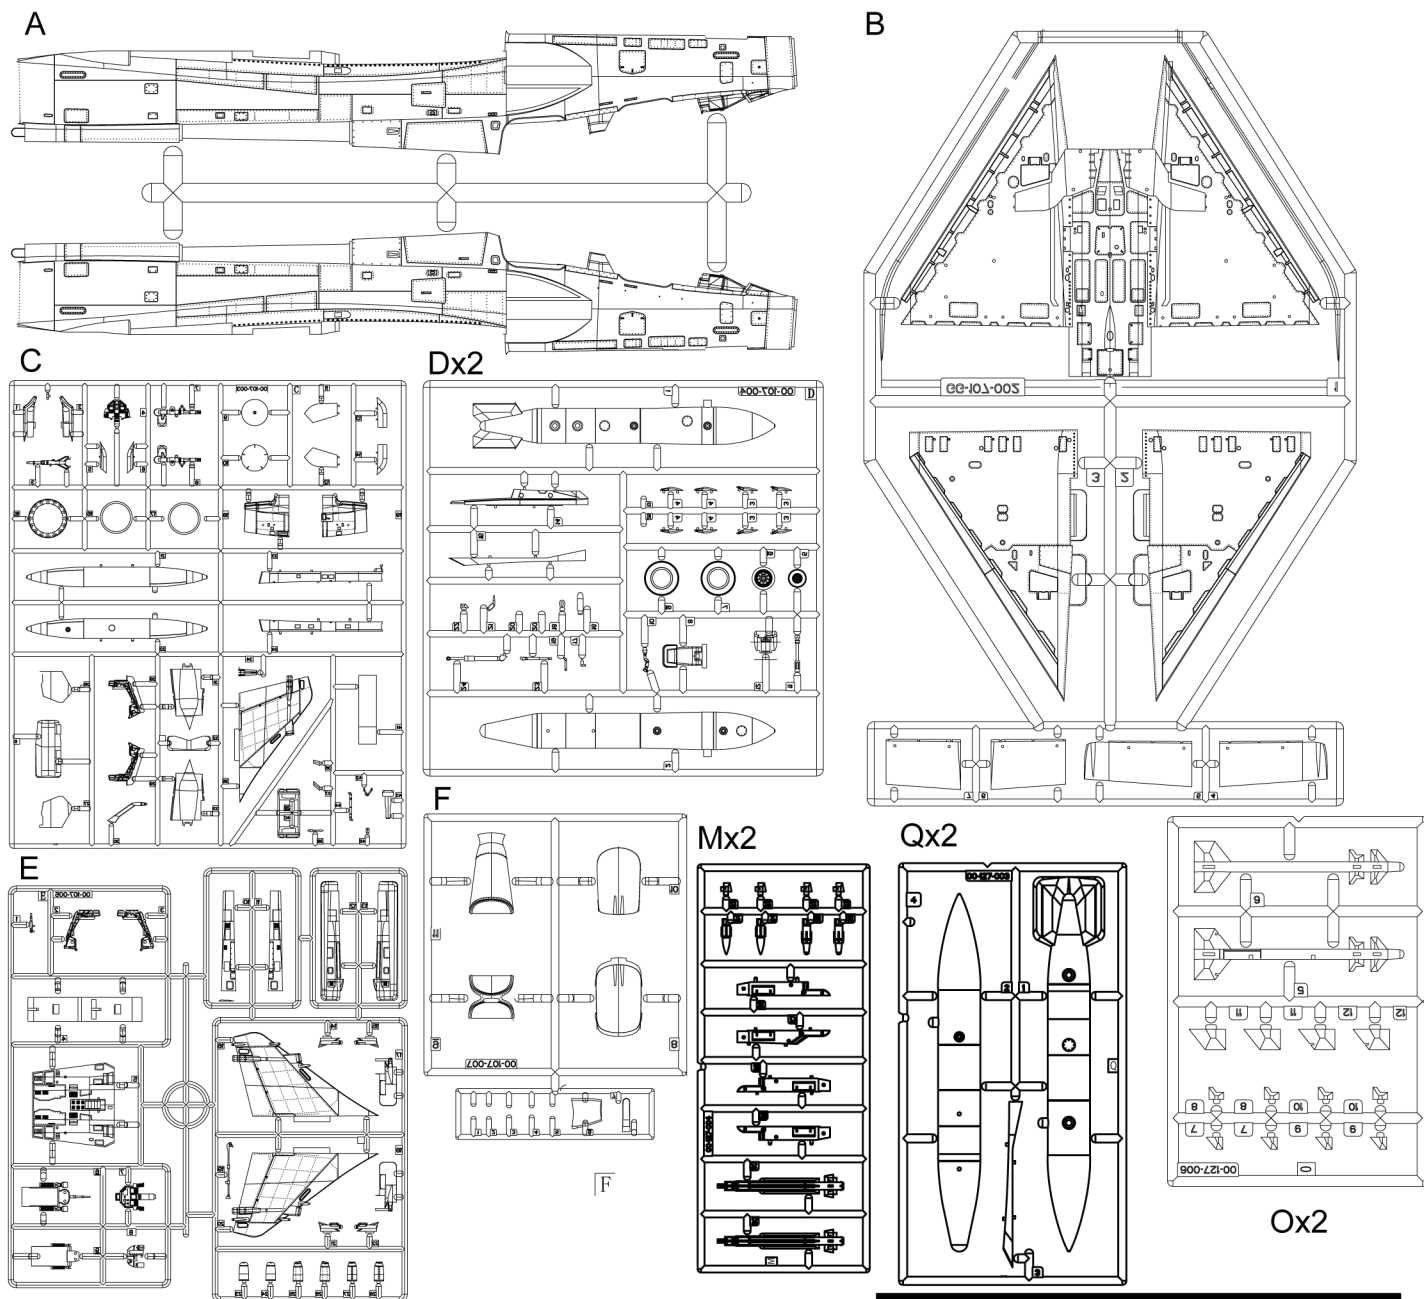

CAUTION

- *Read carefully and fully understand the instructions before commencing assembly.
- *Keep out of reach of children. Children must not be allowed to put any parts in their mouths, or pull plastic bag over their heads.
- *When using adhesives and paints, please make sure not to use them in closed room or near the fire.
- *When assembling this kit, tools including knives are used. Extra care should be taken to avoid injury.

WARNING: CONTAIN SMALL PARTS NOT FOR CHILDREN UNDER 14 YEARS OF AGE.

AFTERMARKET SERVICES CARD

When requesting replacement parts, please take or send this form to your local dealer so that the parts required can be correctly identified. Please note that specifications and availability are subject to change without notice.

For more information, please contact services@kineticmodel.com or visit <http://www.kineticmodel.com> for latest information.

Parts Code	Item	48037
00-107-001	A	Main fuselage
00-107-002	B	Wing parts
00-107-003	C	Body parts
00-107-004	D	Fuel tank, wheels
00-107-005	E	Cockpit tub, vertical fins
00-107-007	F	Canopy clear parts
00-127-006	O	Magic missiles
00-127-004	M	MICA missile
00-127-003	Q	Export Fuel Tank
01-107-001		Mirage 2000D ROCAF Decal