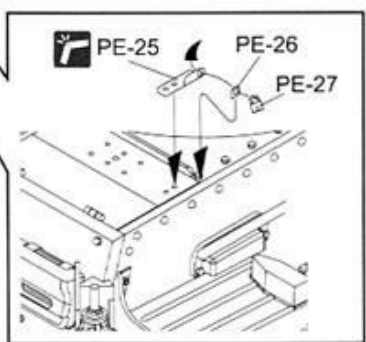

8-1

8-2

8-3

8-3

8-4

8-5

8-4

9 Hull-7
車体の組立-7

Convertible for Command Vehicle

Front View
キャタピラの向き(前面図)

There Should be
93 links per side
片側93枚

PARTS LIST

Parts not for use
使用しません

A

B

C