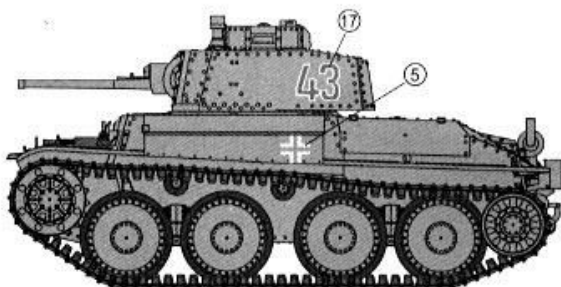

6 25th Panzer Regiment, 7th Panzer Division, Russia 1941

Hull Color