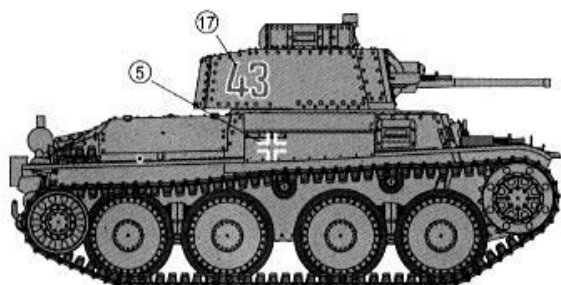

6 25th Panzer Regiment, 7th Panzer Division, Russia 1941

Hull Color