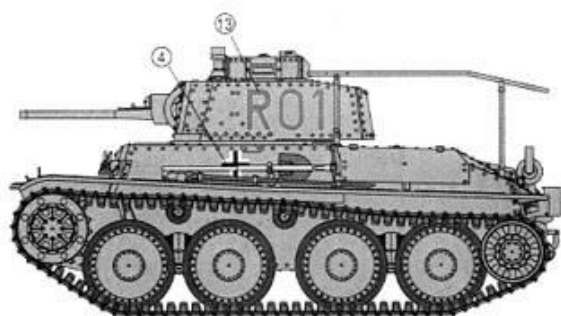

Color & Marking

1 Command Vehicle

Hull Color