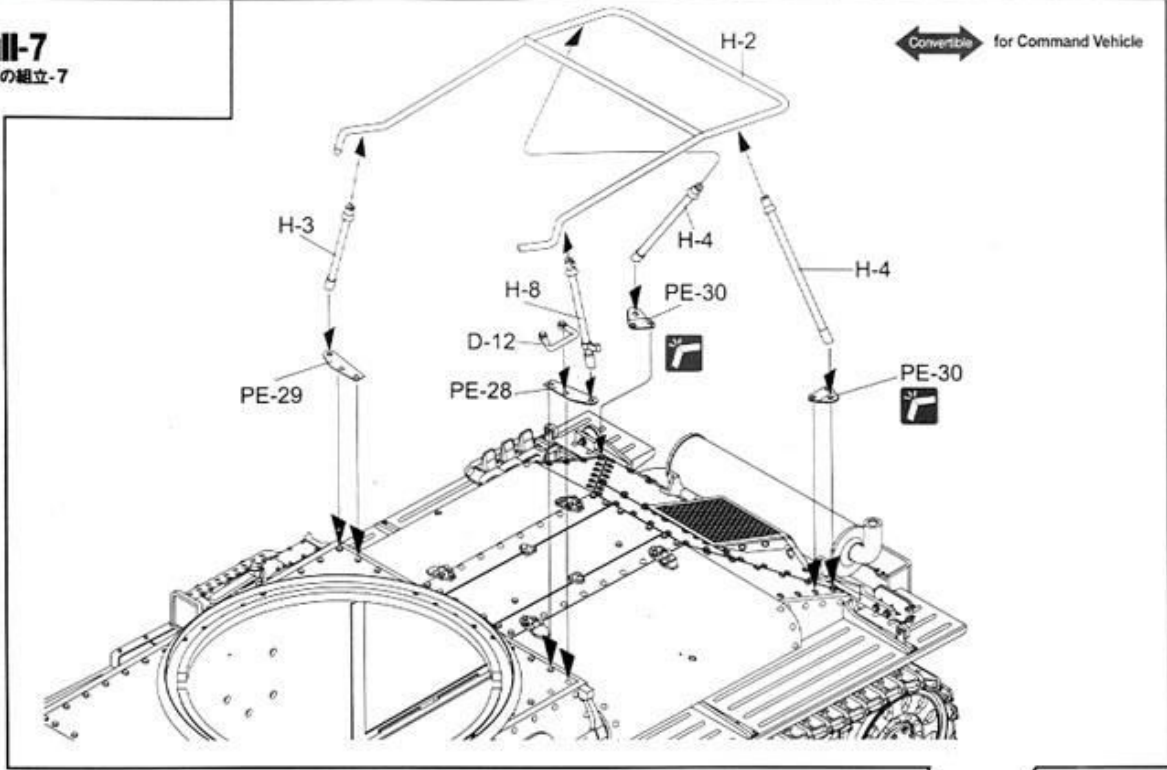

Convertible for Command Vehicle

Front View
キャタピラの向き(前面図)

There Should be
93 links per side
片側93枚

PARTS LIST

Parts not for use
使用しません

A

B

C