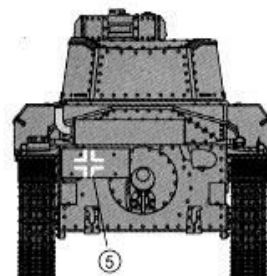

6 25th Panzer Regiment, 7th Panzer Division, Russia 1941

Hull Color