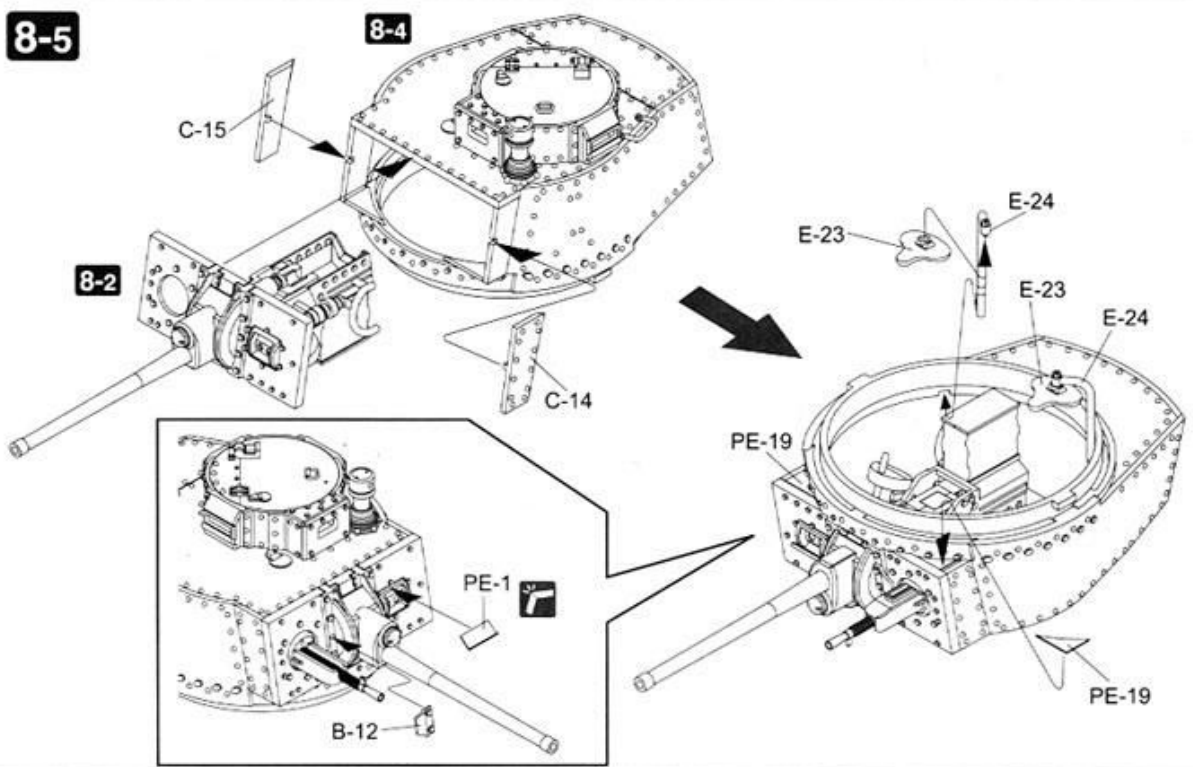

8-1

8-2

8-3

8-3

8-4

8-5

8-4

9 Hull-7
車体の組立-7

Convertible for Command Vehicle

Front View
キャタピラの向き(前面図)

There Should be
93 links per side
片側93枚

PARTS LIST

Parts not for use
使用しません

A

B

C