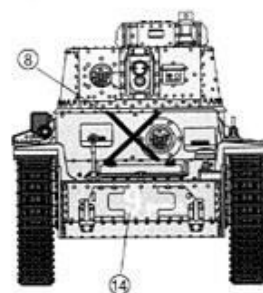

3 9th Company Armoured Brigade, Sofia 1944

Hull Color
G