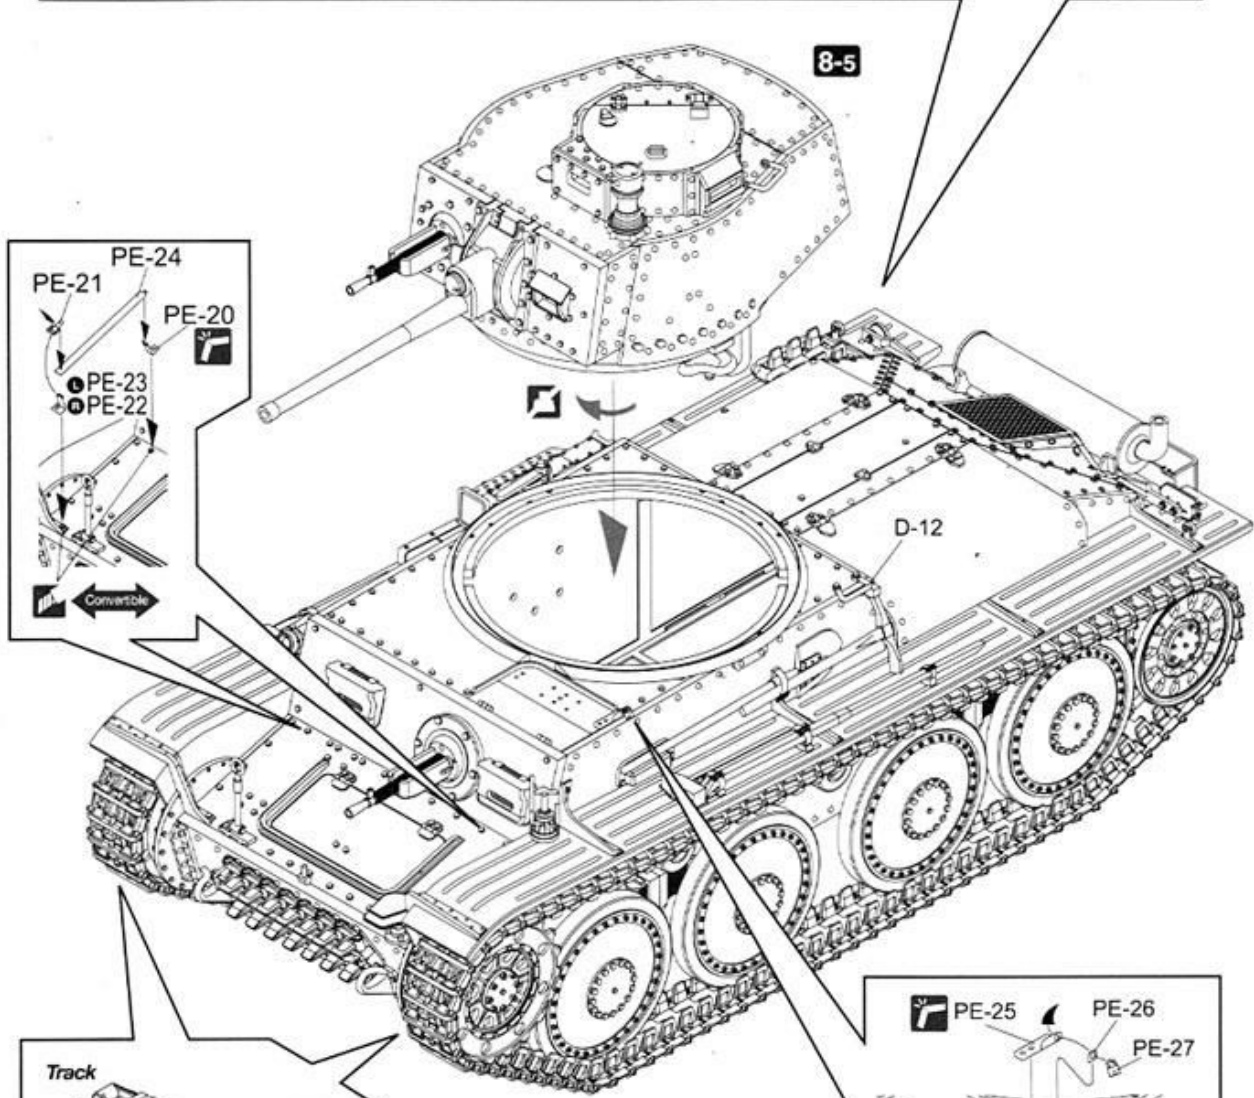

Convertible for Command Vehicle

Front View
キャタピラの向き(前面図)

There Should be
93 links per side
片側93枚

PARTS LIST

Parts not for use
使用しません

A

B

C