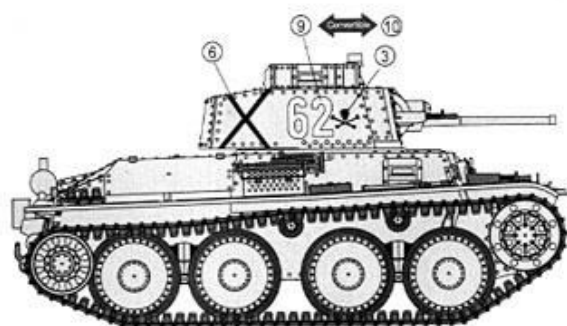

3 9th Company Armoured Brigade, Sofia 1944

Hull Color
G