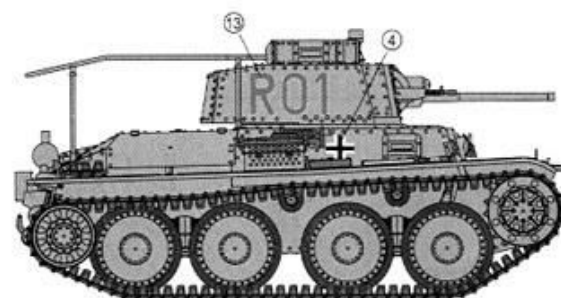

Color & Marking

1 Command Vehicle

Hull Color