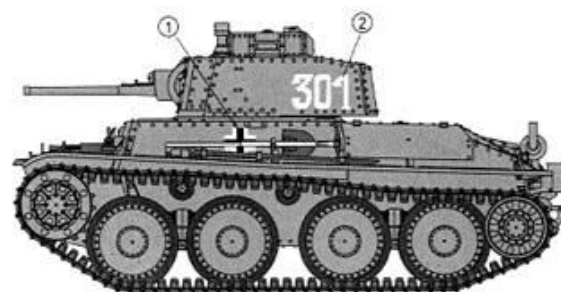

2 1st Armored Division, Estergom, Hungary 1942

Hull Color