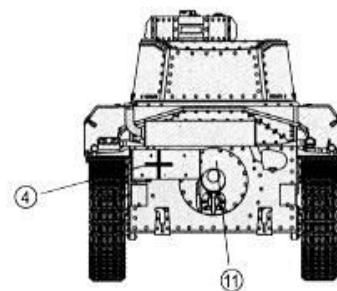

5 21st Panzer Regiment, 20th Panzer Division, Russia 1943

Hull Color