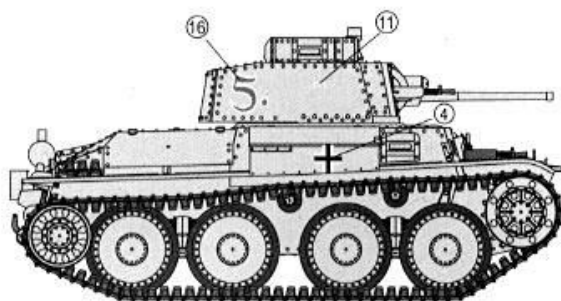

5 21st Panzer Regiment, 20th Panzer Division, Russia 1943

Hull Color