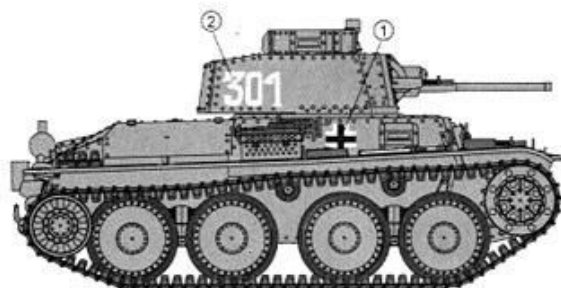

2 1st Armored Division, Estergom, Hungary 1942

Hull Color