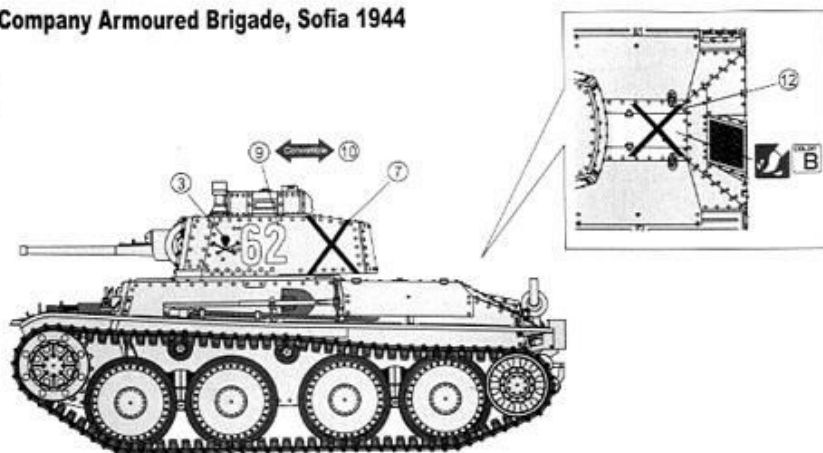

3 9th Company Armoured Brigade, Sofia 1944

Hull Color
G