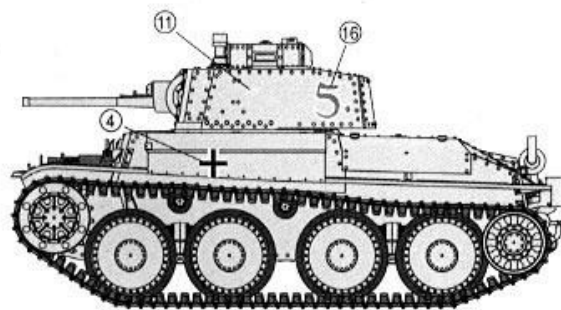

5 21st Panzer Regiment, 20th Panzer Division, Russia 1943

Hull Color