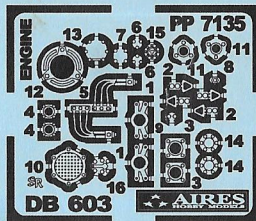

# 7135 1/72 Daimler Benz DB 603

## PHOTO-ETCHED METAL PARTS