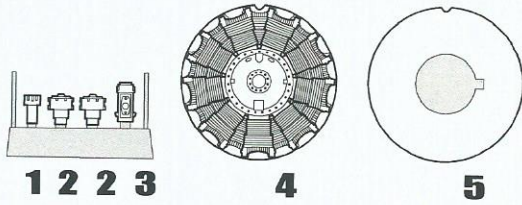

**QB 72 038**

**P-47D-30 Thunderbolt  
Engine  
1/72 scale**

**MODELCHOICE.NET**  
ORDER & BUY DIRECTLY FROM MANUFACTURERS

plus model

Calibre 36

AIRES  
HOBBY MODELS

**1**

**2**