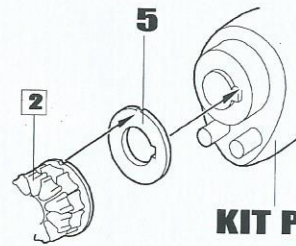

QB 72 038

**P-47D-30 Thunderbolt
Engine
1/72 scale**

MODELCHOICE.NET
ORDER & BUY DIRECTLY FROM MANUFACTURERS

plus model

Calibre 36

AIRES
HOBBY MODELS

1

2

3

KIT PART

Recommended kit: REVELL