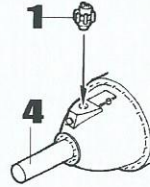

**QB 72 038**

**P-47D-30 Thunderbolt  
Engine  
1/72 scale**

**MODELCHOICE.NET**  
ORDER & BUY DIRECTLY FROM MANUFACTURERS

plus model

Calibre 36

AIRES  
HOBBY MODELS

**1**

**2**