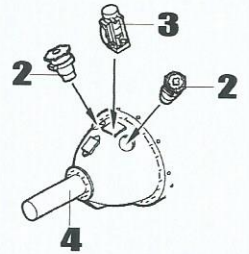

**QB 72 038**

**P-47D-30 Thunderbolt  
Engine  
1/72 scale**

**MODELCHOICE.NET**  
ORDER & BUY DIRECTLY FROM MANUFACTURERS

plus model

Calibre 36

AIRES  
HOBBY MODELS

**1**

**2**

**3**

**KIT PART**

Recommended kit: REVELL