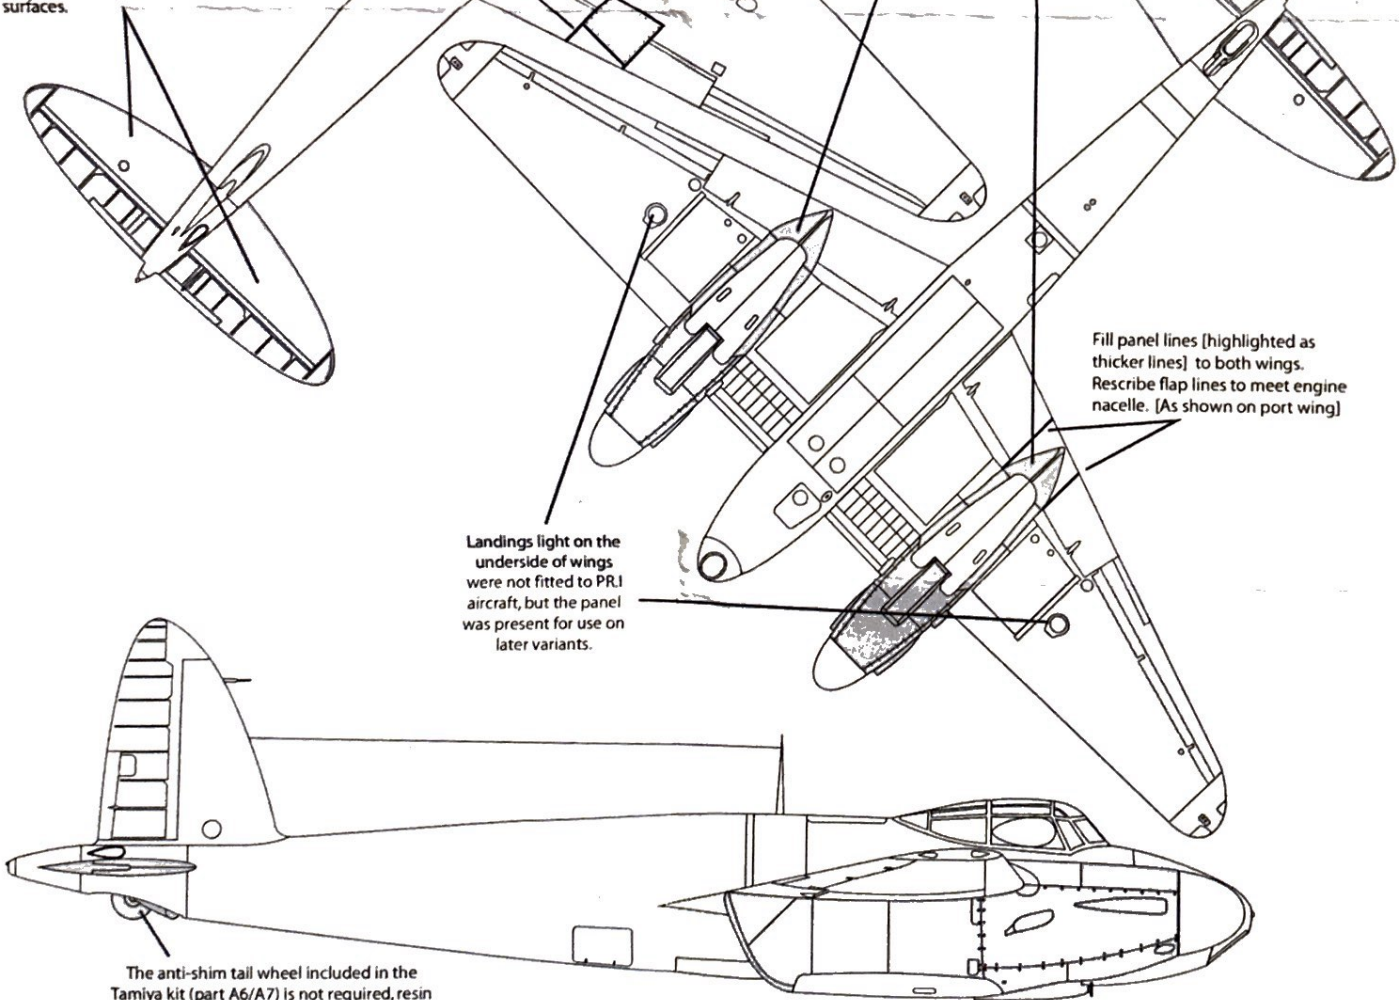

de Havilland Mosquito PR.Mk.I/B.Mk.IV Series (I)
Assembly Guide
 (for use with Tamiya Kit 60753).

Fill panel lines [highlighted as thicker lines] and remove rivet detail to both wings.
 Rescribe flap lines to create continuous lines. [As shown on port wing]

The short style engine nacelles are direct replacements for kit parts A24, A26, A27 and A25. Parts B3 and B4 (upper wings) will need to be cut on the upper cowling area, at the first panel line back, the removed portion replaced by resin panel (as the series I cowling is slightly longer than kit part).

Resin short span tail planes replace kit parts B8 and B12. The new tail planes are not handed and can be fitted to either side of the fuselage. This will mean a small amount of filler will be needed to fill the gap of the new tail planes on the upper surfaces.

Fill panel lines [highlighted as thicker lines] to both wings.
 Rescribe flap lines to meet engine nacelle. [As shown on port wing]

Landings light on the underside of wings were not fitted to PR.I aircraft, but the panel was present for use on later variants.