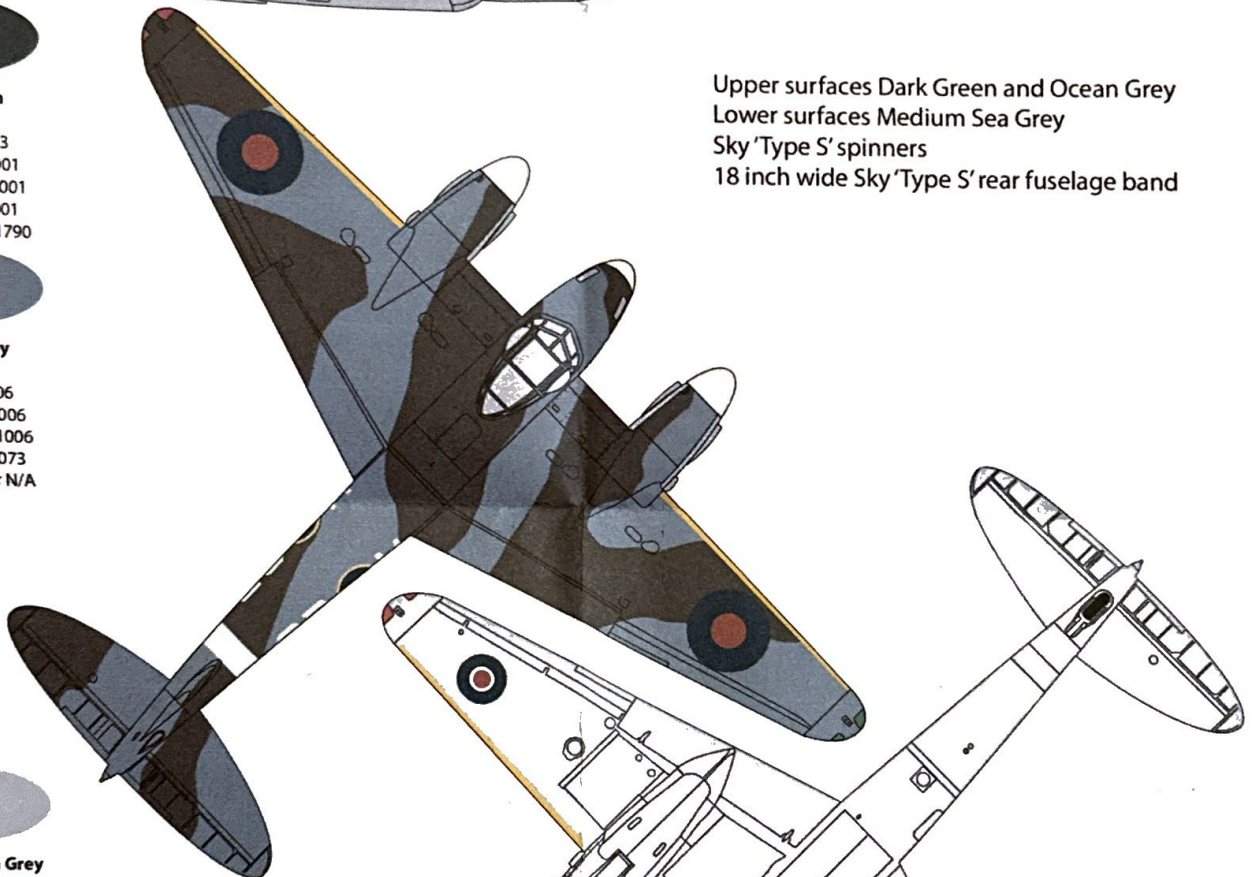

Fill panel lines [highlighted as thicker lines] to both wings.
 Rescribe flap lines to meet engine nacelle. [As shown on port wing]

Landings light on the underside of wings were not fitted to PR.I aircraft, but the panel was present for use on later variants.

Dark Green
FS34079
Humbrol 163
Xtracolour X001
Xtracrylix XA1001
Lifecolor UA001
ModelMaster 1790

Ocean Grey
FS36152
Humbrol 106
Xtracolour X006
Xtracrylix XA1006
Lifecolor UA073
ModelMaster N/A

Upper surfaces Dark Green and Ocean Grey
Lower surfaces Medium Sea Grey
Sky 'Type S' spinners
18 inch wide Sky 'Type S' rear fuselage band