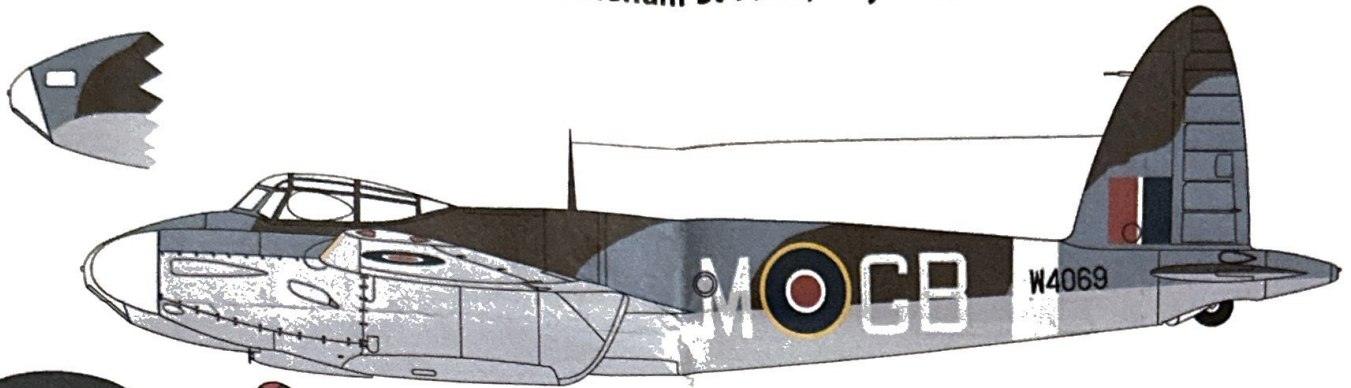

**De Havilland Mosquito B.Mk.IV Series [I]
W4069 'GB.M' of 105 Squadron, No.2 Group, RAF,
RAF Horsham-St-Faith, May 1942.**