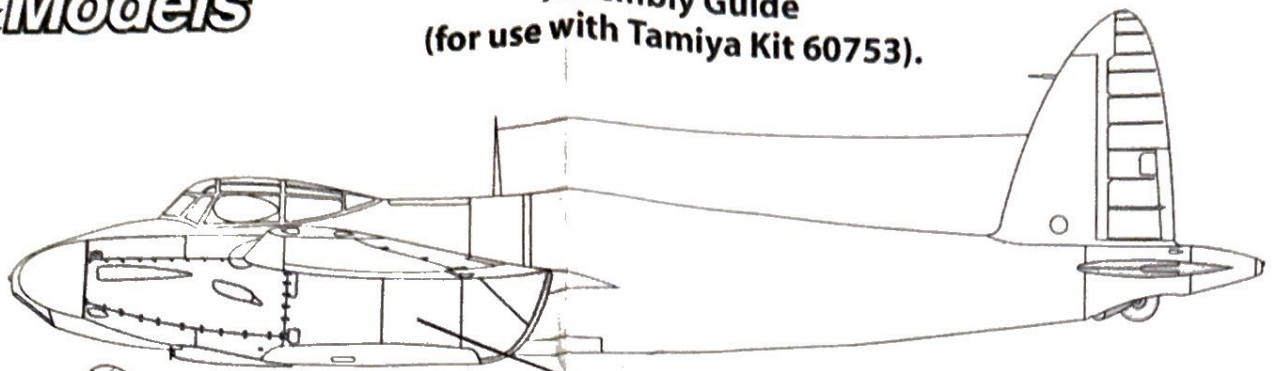

de Havilland Mosquito PR.Mk.I/B.Mk.IV Series (I)
Assembly Guide
 (for use with Tamiya Kit 60753).

Fill panel lines [highlighted as thicker lines] and remove rivet detail to both wings.
 Rescribe flap lines to create continuous lines. [As shown on port wing]

The short style engine nacelles are direct replacements for kit parts A24, A26, A27 and A25. Parts B3 and B4 (upper wings) will need to be cut on the upper cowling area, at the first panel line back, the removed portion replaced by resin panel (as the series I cowling is slightly longer than kit part).