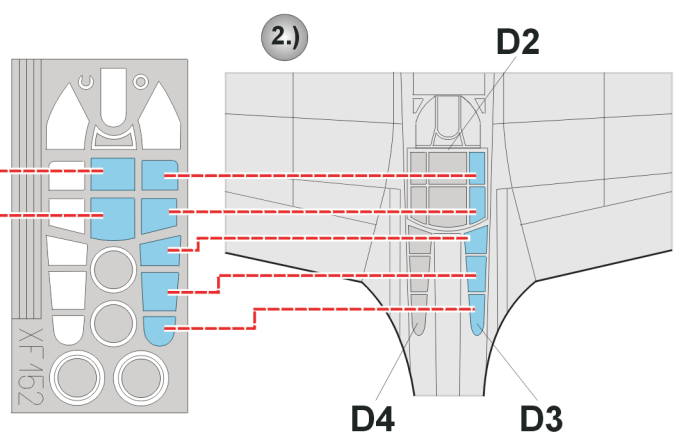

eduard
Express Mask

XF 152

P-40K Warhawk

The die-cut mask for accurate canopy frame painting of the
AMT ERTL 1/48 KIT

References:
Squadron/Signal Publ.:Walk Around P-40
Det.&Scale #62 : P-40
MBI Publ.:Curtiss P-40