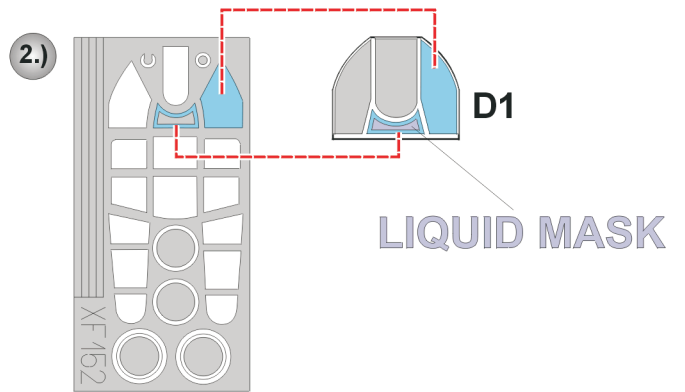

eduard
Express Mask

XF 152

P-40K Warhawk

The die-cut mask for accurate canopy frame painting of the
AMT ERTL 1/48 KIT

References:
Squadron/Signal Publ.:Walk Around P-40
Det.&Scale #62 : P-40
MBI Publ.:Curtiss P-40