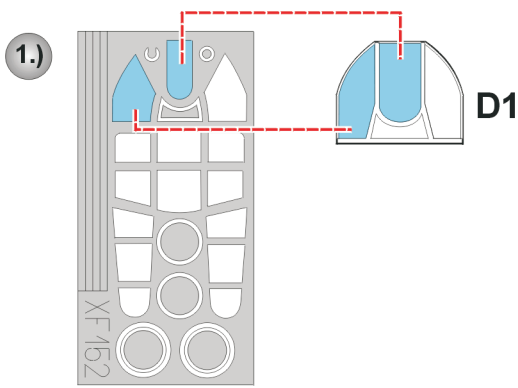

eduard
Express Mask

XF 152

P-40K Warhawk

The die-cut mask for accurate canopy frame painting of the
AMT ERTL 1/48 KIT

References:
Squadron/Signal Publ.:Walk Around P-40
Det.&Scale #62 : P-40
MBI Publ.:Curtiss P-40