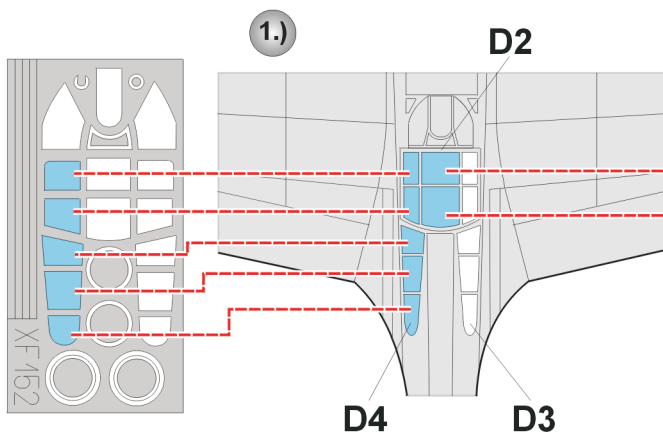

eduard
Express Mask

XF 152

P-40K Warhawk

The die-cut mask for accurate canopy frame painting of the
AMT ERTL 1/48 KIT

References:
Squadron/Signal Publ.:Walk Around P-40
Det.&Scale #62 : P-40
MBI Publ.:Curtiss P-40