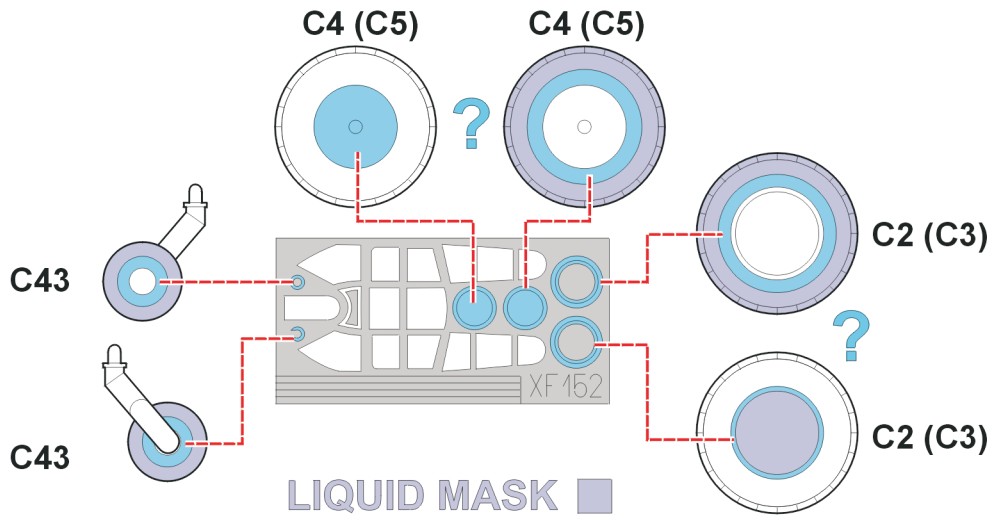

eduard
Express Mask

XF 152

P-40K Warhawk

The die-cut mask for accurate canopy frame painting of the
AMT ERTL 1/48 KIT

References:
Squadron/Signal Publ.:Walk Around P-40
Det.&Scale #62 : P-40
MBI Publ.:Curtiss P-40