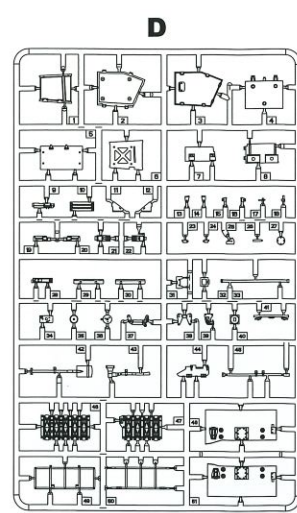

Border

GERMAN MAIN BATTLE TANK

**1/35**  
SCALE  
BT-040

- ✦ MOVABLE SUSPENSION.
- ✦ METAL GUN BARREL IS INCLUDED.
- ✦ WORKABLE TRACKS ARE INCLUDED.
- ✦ ALL HATCHES CAN BE OPENED.
- ✦ PRECISION PE PART & METAL CABLES ARE INCLUDED.

Arcade

**clear part**

1

2

3

4

5

7

6