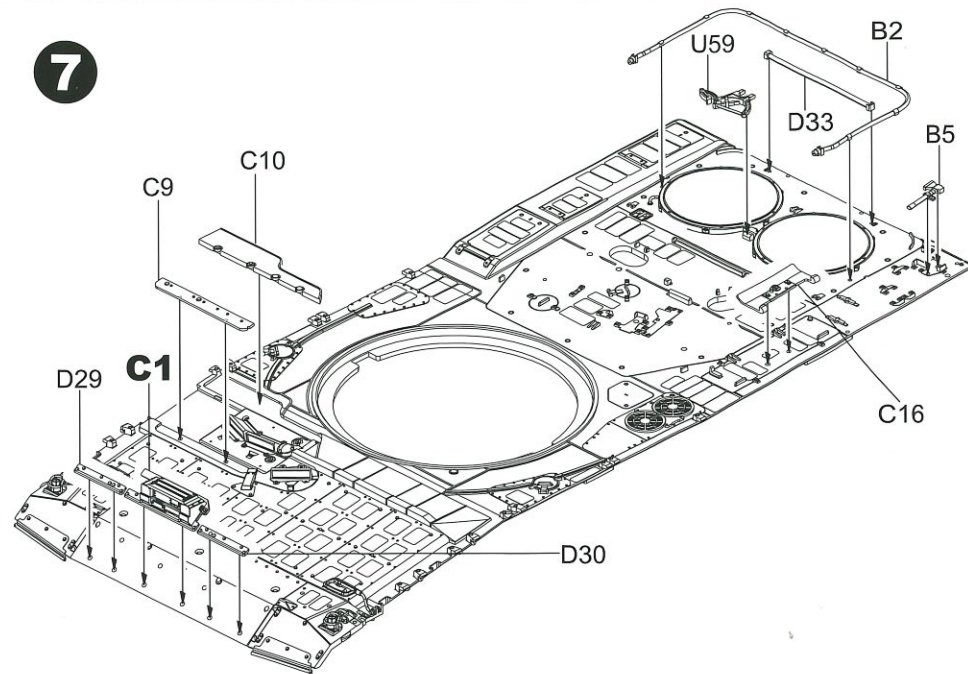

**1/35**  
SCALE  
BT-040

- ✦ MOVABLE SUSPENSION.
- ✦ METAL GUN BARREL IS INCLUDED.
- ✦ WORKABLE TRACKS ARE INCLUDED.
- ✦ ALL HATCHES CAN BE OPENED.
- ✦ PRECISION PE PART & METAL CABLES ARE INCLUDED.

Arcade

**clear part**

1

2

3

4

5

7

6

8

9

10

11

12

17

19

18