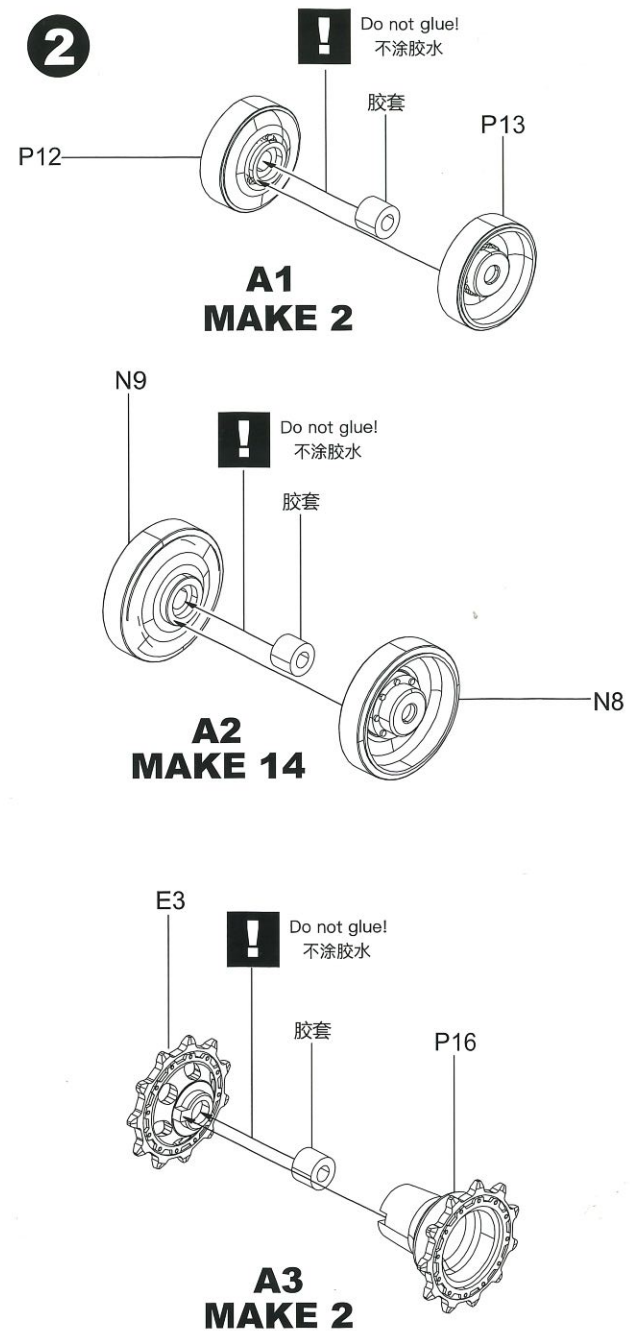

**1/35**  
SCALE  
BT-040

- ✦ MOVABLE SUSPENSION.
- ✦ METAL GUN BARREL IS INCLUDED.
- ✦ WORKABLE TRACKS ARE INCLUDED.
- ✦ ALL HATCHES CAN BE OPENED.
- ✦ PRECISION PE PART & METAL CABLES ARE INCLUDED.

Arcade

**clear part**

1

2

3

4

5

7

6