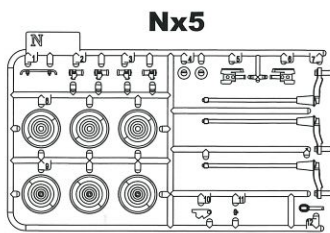

**1/35**  
SCALE  
BT-040

- ✦ MOVABLE SUSPENSION.
- ✦ METAL GUN BARREL IS INCLUDED.
- ✦ WORKABLE TRACKS ARE INCLUDED.
- ✦ ALL HATCHES CAN BE OPENED.
- ✦ PRECISION PE PART & METAL CABLES ARE INCLUDED.

Arcade

**clear part**

1

2

3

4

5

7

6