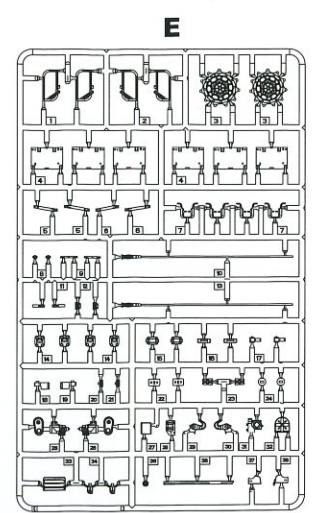

**1/35**  
SCALE  
BT-040

- ✦ MOVABLE SUSPENSION.
- ✦ METAL GUN BARREL IS INCLUDED.
- ✦ WORKABLE TRACKS ARE INCLUDED.
- ✦ ALL HATCHES CAN BE OPENED.
- ✦ PRECISION PE PART & METAL CABLES ARE INCLUDED.

Arcade

**clear part**

1

2

3

4

5

7

6