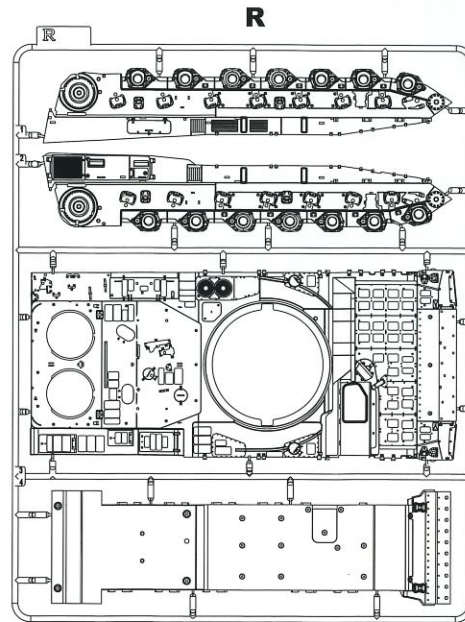

Border

GERMAN MAIN BATTLE TANK

# LEOPARD 2 A7V

• READY TO ASSEMBLE PRECISION MODEL KIT • MODELING SUITS CHILDREN UNDER 14 YEARS OF AGE • MODEL MAY VARY FROM IMAGE ON BOX • CEMENT AND PAINT NOT INCLUDED

联邦德国豹2A7V主战坦克 レオパルド2A7V 主力戦車

METAL GUN BARREL ✦  
WORKABLE TRACKS & SUSPENSION

**1/35**  
SCALE  
BT-040

- ✦ MOVABLE SUSPENSION.
- ✦ METAL GUN BARREL IS INCLUDED.
- ✦ WORKABLE TRACKS ARE INCLUDED.
- ✦ ALL HATCHES CAN BE OPENED.
- ✦ PRECISION PE PART & METAL CABLES ARE INCLUDED.

Arcade

**clear part**

1

2

3

4

5

7

6