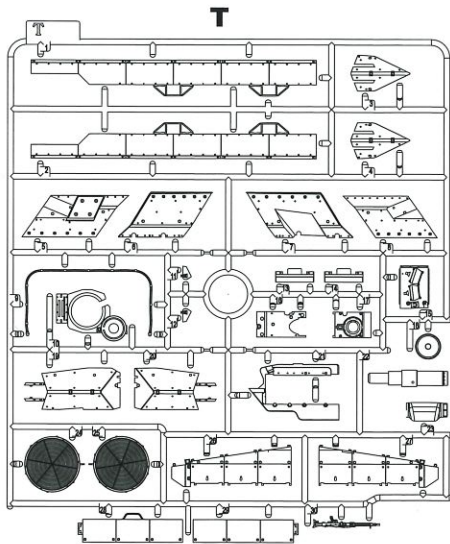

**1/35**  
SCALE  
BT-040

- ✦ MOVABLE SUSPENSION.
- ✦ METAL GUN BARREL IS INCLUDED.
- ✦ WORKABLE TRACKS ARE INCLUDED.
- ✦ ALL HATCHES CAN BE OPENED.
- ✦ PRECISION PE PART & METAL CABLES ARE INCLUDED.

Arcade

**clear part**

1

2

3

4

5

7

6