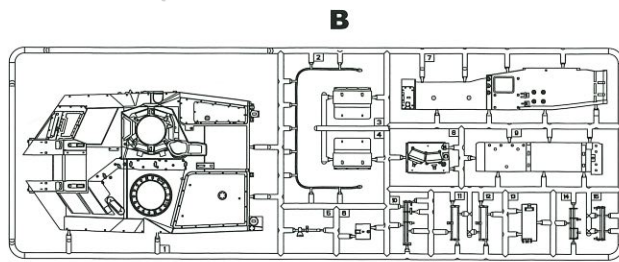

**1/35**  
SCALE  
BT-040

- ✦ MOVABLE SUSPENSION.
- ✦ METAL GUN BARREL IS INCLUDED.
- ✦ WORKABLE TRACKS ARE INCLUDED.
- ✦ ALL HATCHES CAN BE OPENED.
- ✦ PRECISION PE PART & METAL CABLES ARE INCLUDED.

Arcade

**clear part**

1

2

3

4

5

7

6