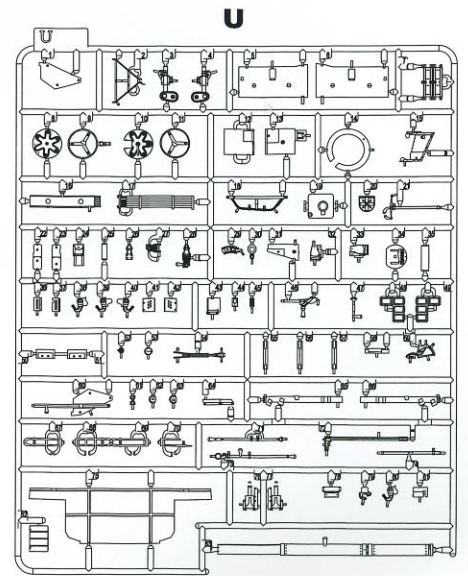

Border

GERMAN MAIN BATTLE TANK

**1/35**  
SCALE  
BT-040

- ✦ MOVABLE SUSPENSION.
- ✦ METAL GUN BARREL IS INCLUDED.
- ✦ WORKABLE TRACKS ARE INCLUDED.
- ✦ ALL HATCHES CAN BE OPENED.
- ✦ PRECISION PE PART & METAL CABLES ARE INCLUDED.

Arcade

**clear part**

1

2

3

4

5

7

6