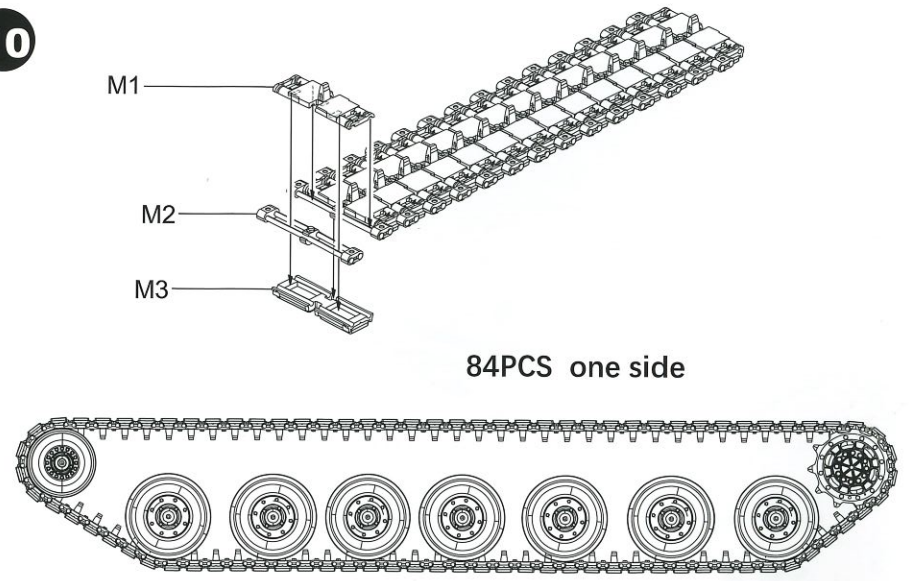

**1/35**  
SCALE  
BT-040

- ✦ MOVABLE SUSPENSION.
- ✦ METAL GUN BARREL IS INCLUDED.
- ✦ WORKABLE TRACKS ARE INCLUDED.
- ✦ ALL HATCHES CAN BE OPENED.
- ✦ PRECISION PE PART & METAL CABLES ARE INCLUDED.

Arcade

**clear part**

1

2

3

4

5

7

6

8

9

10

11

12

17

19

18