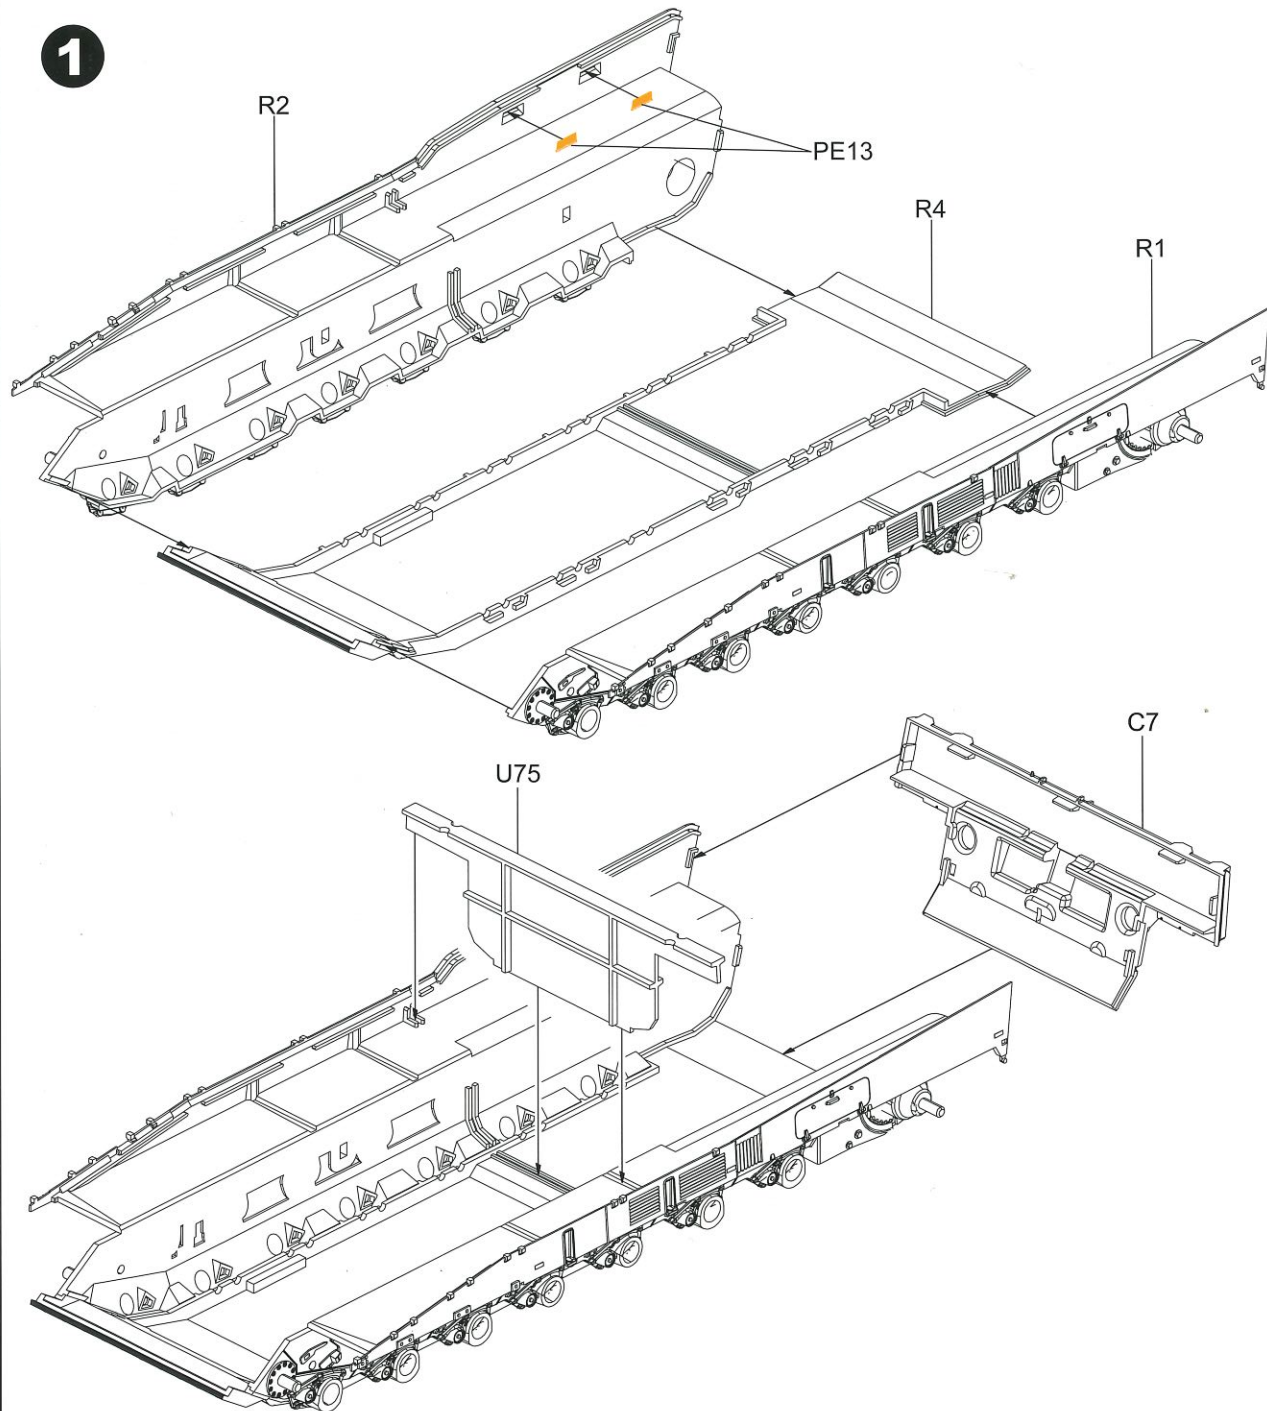

Border

GERMAN MAIN BATTLE TANK

**1/35**  
SCALE  
BT-040

- ✦ MOVABLE SUSPENSION.
- ✦ METAL GUN BARREL IS INCLUDED.
- ✦ WORKABLE TRACKS ARE INCLUDED.
- ✦ ALL HATCHES CAN BE OPENED.
- ✦ PRECISION PE PART & METAL CABLES ARE INCLUDED.

Arcade

**clear part**

1

2

3

4

5

7

6

8

9

10

11

12

17

19

18