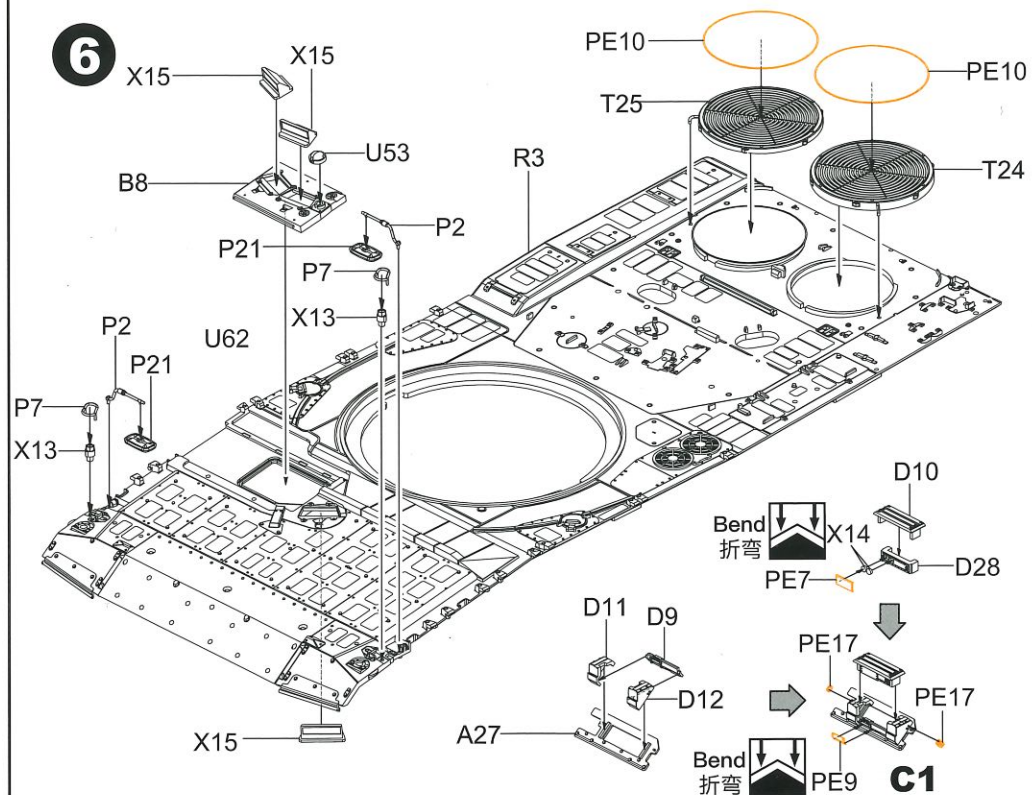

**1/35**  
SCALE  
BT-040

- ✦ MOVABLE SUSPENSION.
- ✦ METAL GUN BARREL IS INCLUDED.
- ✦ WORKABLE TRACKS ARE INCLUDED.
- ✦ ALL HATCHES CAN BE OPENED.
- ✦ PRECISION PE PART & METAL CABLES ARE INCLUDED.

Arcade

**clear part**

1

2

3

4

5

7

6

8

9

10

11

12

17

19

18