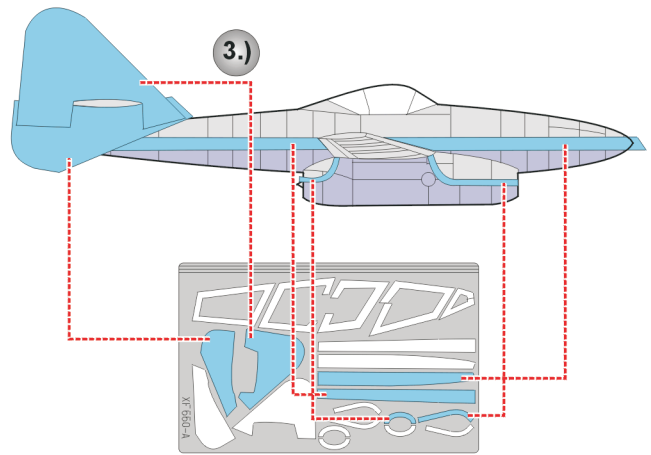

eduard
Express Mask

XF 550

Me 262A Camo.scheme A

The die-cut mask for accurate canopy frame painting of the
German 1/48 KIT

LIQUID MASK ■

REFERENCES: Aero Detail # 9 - Messerschmitt Me 262A

LIQUID MASK ■

8.) REMOVE MASK

9.) CAMOUFLAGE COLOR

10.) REMOVE MASK