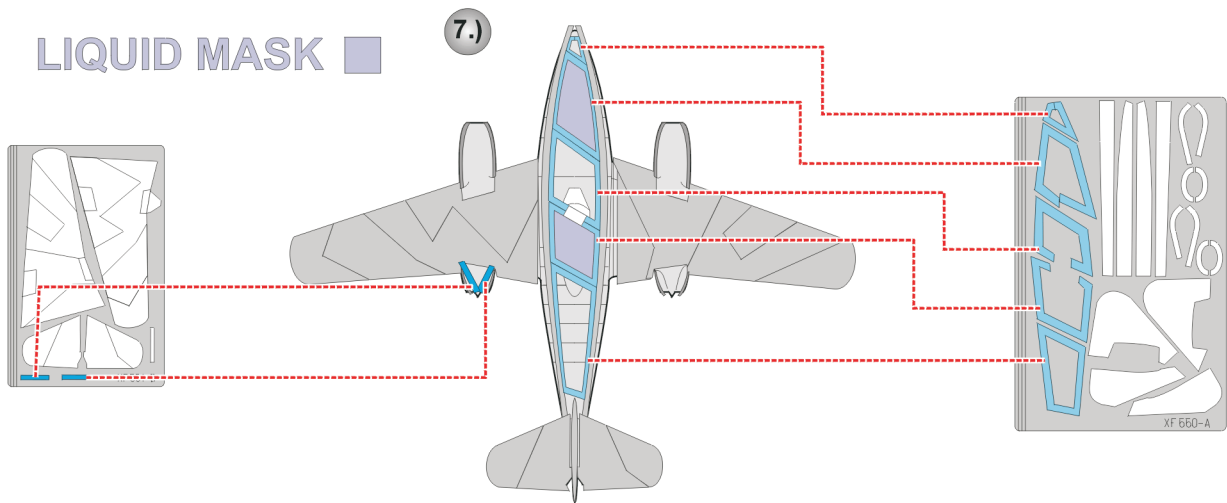

eduard
Express Mask

XF 550

Me 262A Camo.scheme A

The die-cut mask for accurate canopy frame painting of the
German 1/48 KIT

LIQUID MASK ■

REFERENCES: Aero Detail # 9 - Messerschmitt Me 262A

LIQUID MASK ■

8.) REMOVE MASK

9.) CAMOUFLAGE COLOR

10.) REMOVE MASK