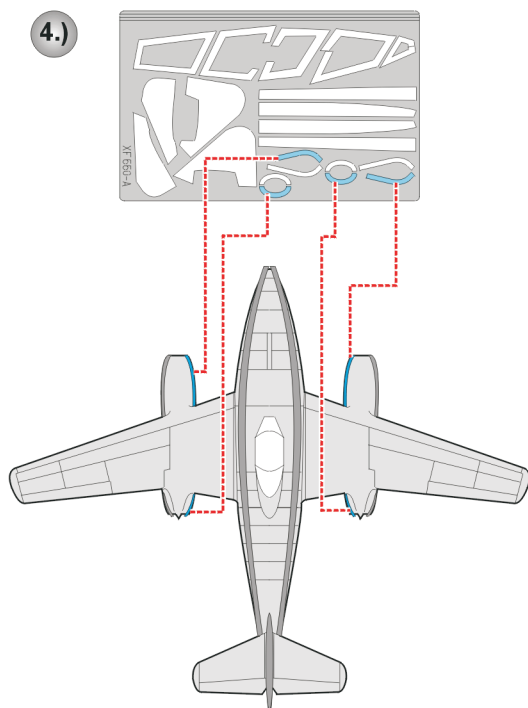

eduard
Express Mask

XF 550

Me 262A Camo.scheme A

The die-cut mask for accurate canopy frame painting of the
German 1/48 KIT

LIQUID MASK ■

REFERENCES: Aero Detail # 9 - Messerschmitt Me 262A

LIQUID MASK ■

8.) REMOVE MASK

9.) CAMOUFLAGE COLOR

10.) REMOVE MASK