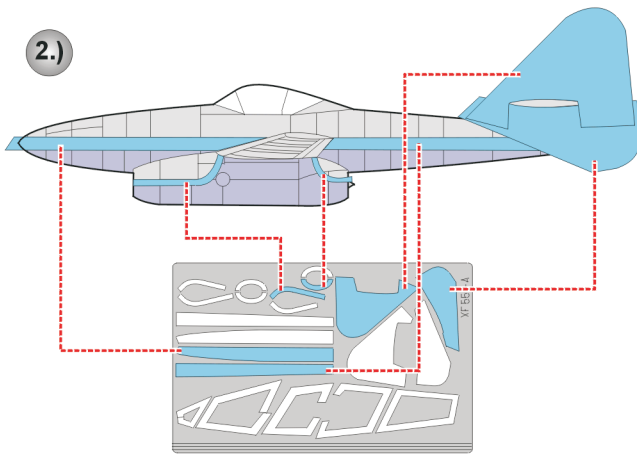

eduard
Express Mask

XF 550

Me 262A Camo.scheme A

The die-cut mask for accurate canopy frame painting of the
German 1/48 KIT

LIQUID MASK ■

REFERENCES: Aero Detail # 9 - Messerschmitt Me 262A

LIQUID MASK ■

8.) REMOVE MASK

9.) CAMOUFLAGE COLOR

10.) REMOVE MASK