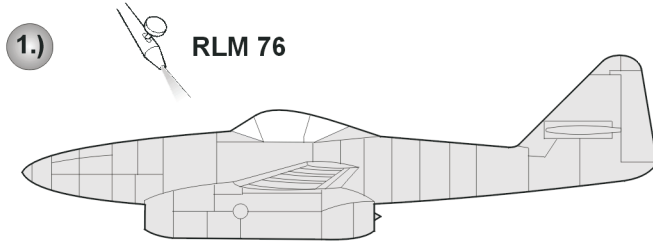

eduard
Express Mask

XF 550

Me 262A Camo.scheme A

The die-cut mask for accurate canopy frame painting of the
German 1/48 KIT

LIQUID MASK ■

REFERENCES: Aero Detail # 9 - Messerschmitt Me 262A

LIQUID MASK ■

8.) REMOVE MASK