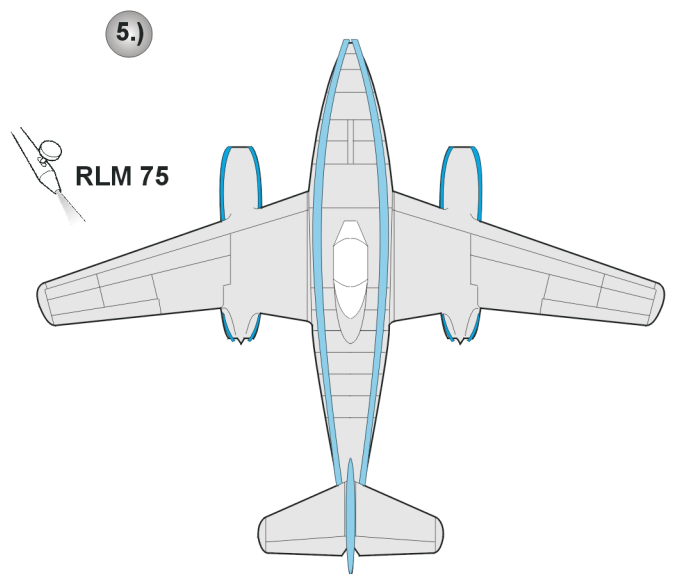

eduard
Express Mask

XF 550

Me 262A Camo.scheme A

The die-cut mask for accurate canopy frame painting of the
German 1/48 KIT

LIQUID MASK ■

REFERENCES: Aero Detail # 9 - Messerschmitt Me 262A

LIQUID MASK ■

8.) REMOVE MASK

9.) CAMOUFLAGE COLOR

10.) REMOVE MASK