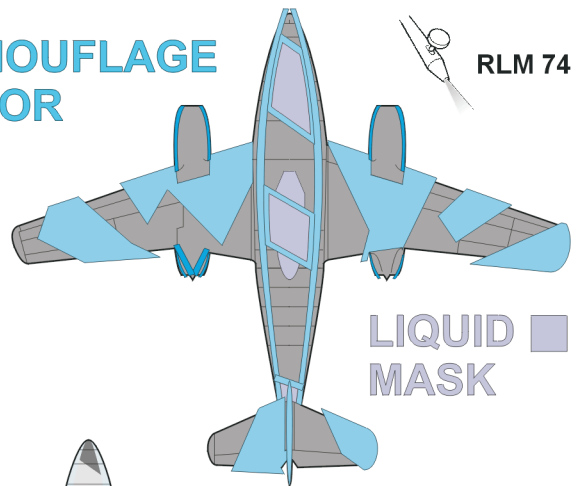

eduard
Express Mask

XF 550

Me 262A Camo.scheme A

The die-cut mask for accurate canopy frame painting of the
German 1/48 KIT

LIQUID MASK ■

REFERENCES: Aero Detail # 9 - Messerschmitt Me 262A

LIQUID MASK ■

8.) REMOVE MASK

9.) CAMOUFLAGE COLOR

10.) REMOVE MASK