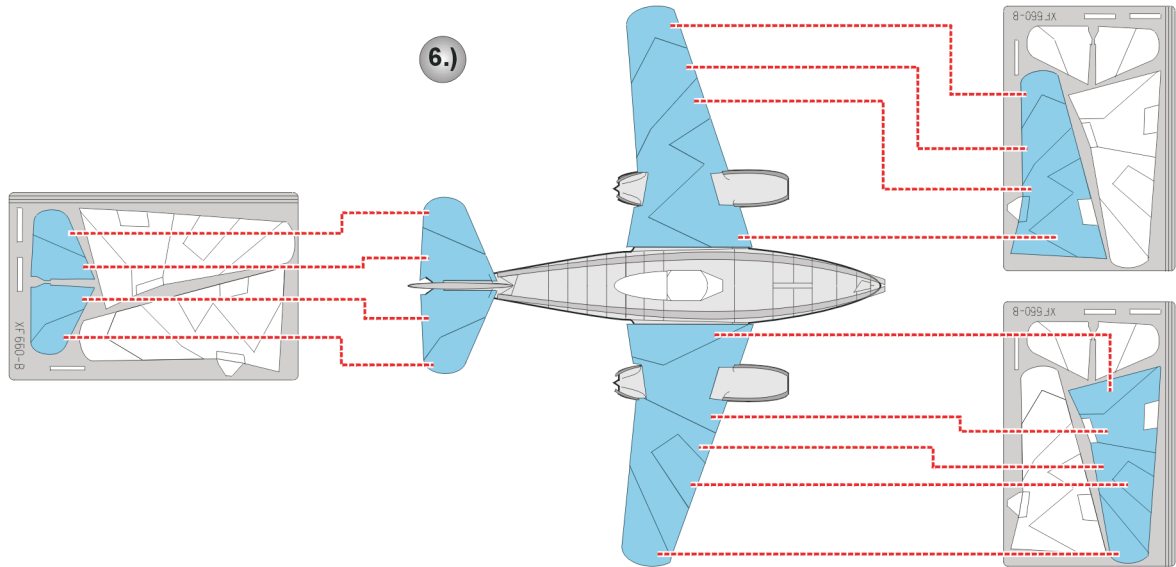

eduard
Express Mask

XF 550

Me 262A Camo.scheme A

The die-cut mask for accurate canopy frame painting of the
German 1/48 KIT

LIQUID MASK ■

REFERENCES: Aero Detail # 9 - Messerschmitt Me 262A

LIQUID MASK ■

8.) REMOVE MASK

9.) CAMOUFLAGE COLOR

10.) REMOVE MASK