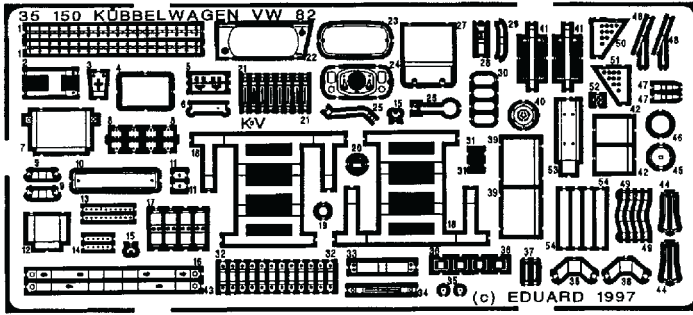

VW 82 Kübelwagen

1/35 scale detail set for Tamiya kit

35 150

-  OPPOSITE SIDE
-  REMOVE
-  REPLACE