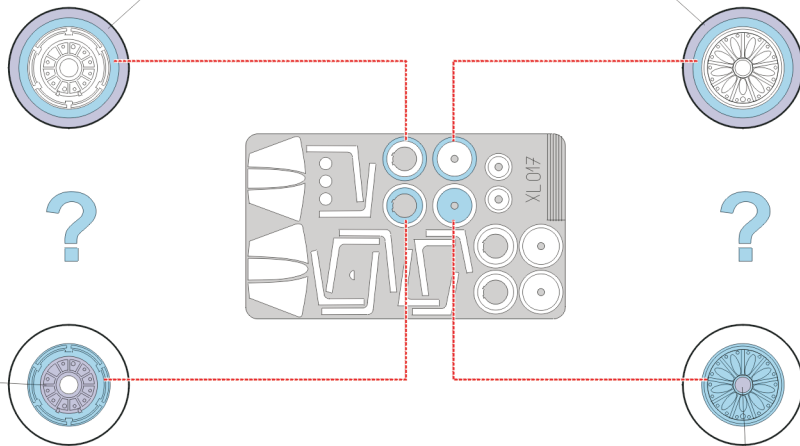

eduard
Express Mask

F-104 Starfighter

The die-cut mask for accurate canopy frame painting of the
Hasegawa 1/32 KIT

XL 017

D 28, 29

LIQUID MASK

D 30, 31

LIQUID MASK

GR 1

GR 1

LIQUID MASK

LIQUID MASK

E6

3x

LIQUID MASK

LIQUID MASK

D 32

D 33

LIQUID MASK

REFERENCES: - Squadron/ Signal Publ. #1135 - F 104 Starfighter
 - Replic #56 / avril 1996
 - Replic #100 / décembre 1999
 - Replic #110 / octobre 2000

- Model Art / january 1992
 - Model Fan #9 / september 2000
 - Zlínek #2 - F-104 Starfighter