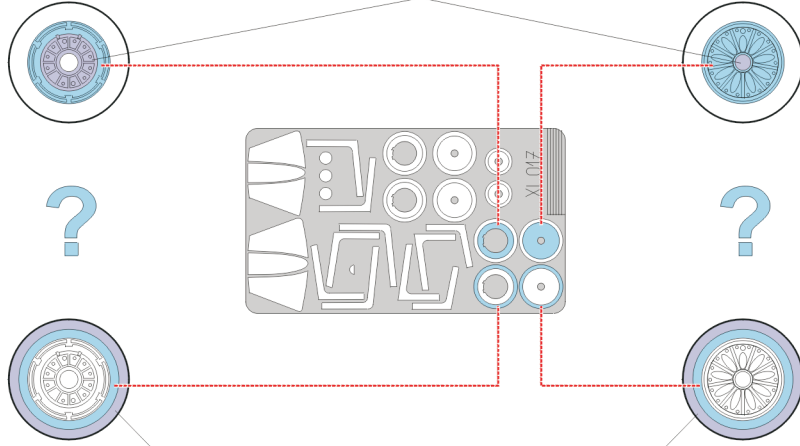

eduard
Express Mask

F-104 Starfighter

The die-cut mask for accurate canopy frame painting of the
Hasegawa 1/32 KIT

XL 017

D 28, 29

LIQUID MASK

D 30, 31

LIQUID MASK

GR 1

GR 1

LIQUID MASK

LIQUID MASK

E6

3x

LIQUID MASK

LIQUID MASK

D 32

D 33

LIQUID MASK

REFERENCES: - Squadron/ Signal Publ. #1135 - F 104 Starfighter
 - Replic #56 / avril 1996
 - Replic #100 / décembre 1999
 - Replic #110 / octobre 2000

- Model Art / january 1992
 - Model Fan #9 / september 2000
 - Zlínek #2 - F-104 Starfighter