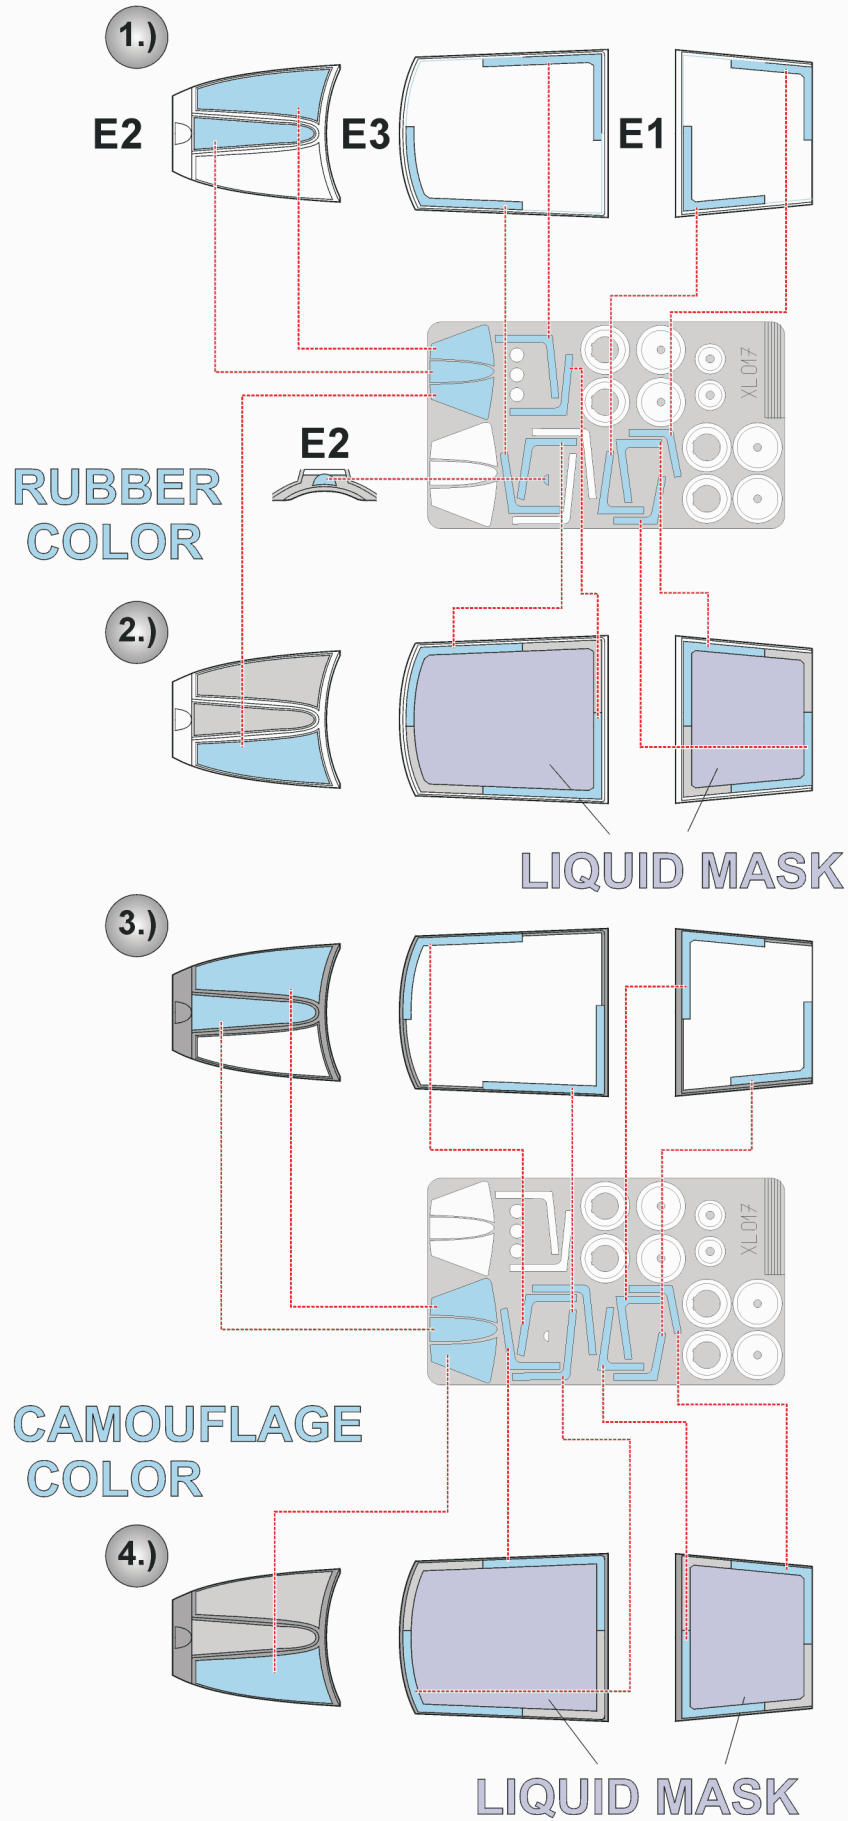

eduard
Express Mask

F-104 Starfighter

The die-cut mask for accurate canopy frame painting of the
Hasegawa 1/32 KIT

XL 017

D 28, 29

LIQUID MASK

D 30, 31

LIQUID MASK

GR 1

GR 1

LIQUID MASK

LIQUID MASK

E6

3x

LIQUID MASK

LIQUID MASK

D 32

D 33

LIQUID MASK

REFERENCES: - Squadron/ Signal Publ. #1135 - F 104 Starfighter
 - Replic #56 / avril 1996
 - Replic #100 / décembre 1999
 - Replic #110 / octobre 2000

- Model Art / january 1992
 - Model Fan #9 / september 2000
 - Zlínek #2 - F-104 Starfighter