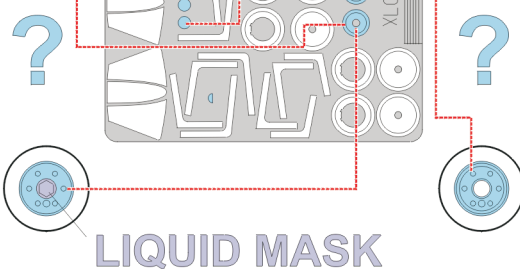

LIQUID MASK

LIQUID MASK

E6

3x

LIQUID MASK

LIQUID MASK

D 32

D 33