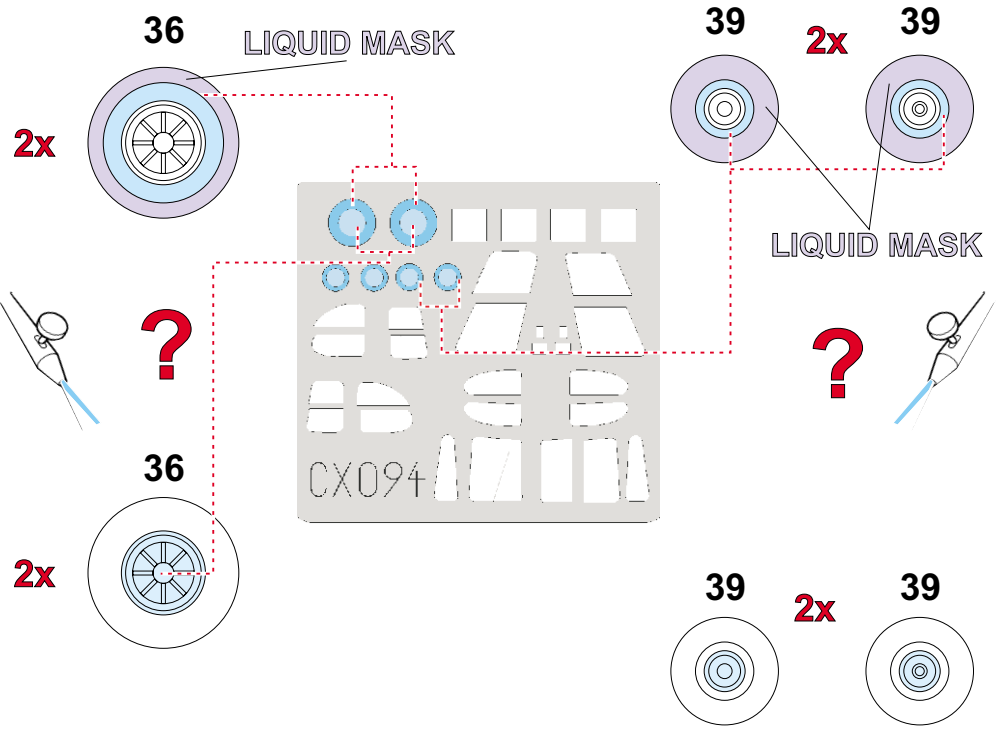

eduard
MASK

H-19/S-55 1/72

The die-cut mask for accurate canopy frame painting of the
Italeri / Revell scale 1/72 KIT

CX 094

REFERENCES:
AVIATION JOURNAL 1979/12