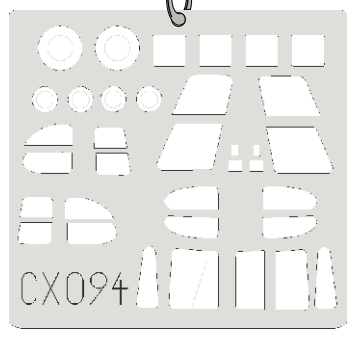

eduard
MASK

H-19/S-55 1/72

The die-cut mask for accurate canopy frame painting of the
Italeri / Revell scale 1/72 KIT

CX 094

REFERENCES:
AVIATION JOURNAL 1979/12