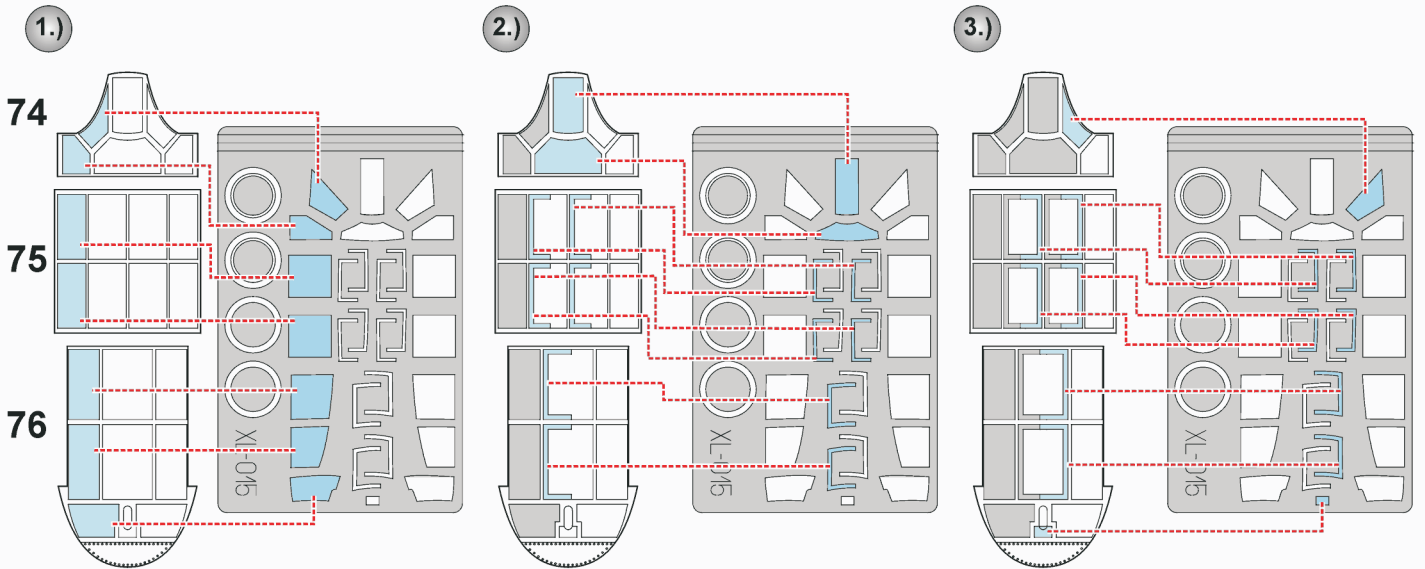

eduard
Express Mask

XL 015

A6M5c Zero

The die-cut mask for accurate canopy frame painting of the
Hasegawa 1/32 KIT

REFERENCES: THE MARU MECHANIC #1/1980
Squadron/Signal Publ. #1059 A6M ZERO
Monografie lotnicze #7 MITSUBISHI A6M