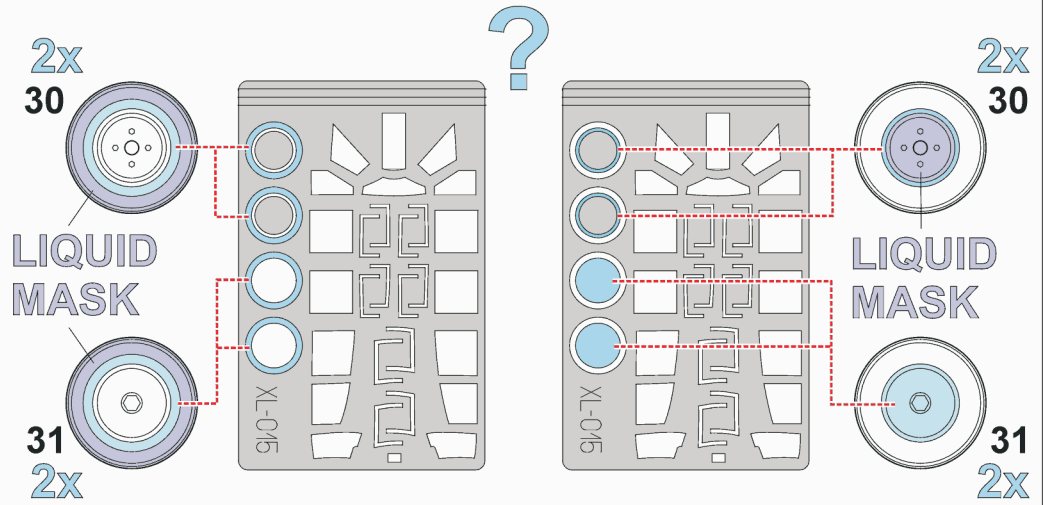

eduard
Express Mask

XL 015

A6M5c Zero

The die-cut mask for accurate canopy frame painting of the
Hasegawa 1/32 KIT

REFERENCES: THE MARU MECHANIC #1/1980
Squadron/Signal Publ. #1059 A6M ZERO
Monografie lotnicze #7 MITSUBISHI A6M