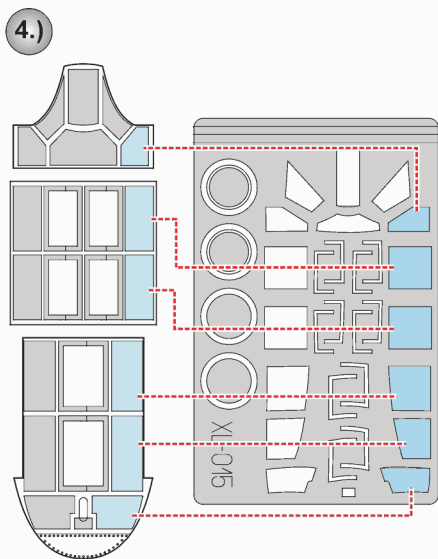

eduard
Express Mask

XL 015

A6M5c Zero

The die-cut mask for accurate canopy frame painting of the
Hasegawa 1/32 KIT

REFERENCES: THE MARU MECHANIC #1/1980
Squadron/Signal Publ. #1059 A6M ZERO
Monografie lotnicze #7 MITSUBISHI A6M