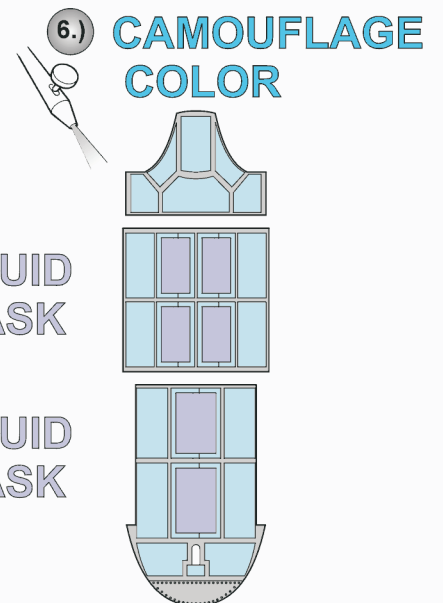

eduard
Express Mask

XL 015

A6M5c Zero

The die-cut mask for accurate canopy frame painting of the
Hasegawa 1/32 KIT

REFERENCES: THE MARU MECHANIC #1/1980
Squadron/Signal Publ. #1059 A6M ZERO
Monografie lotnicze #7 MITSUBISHI A6M