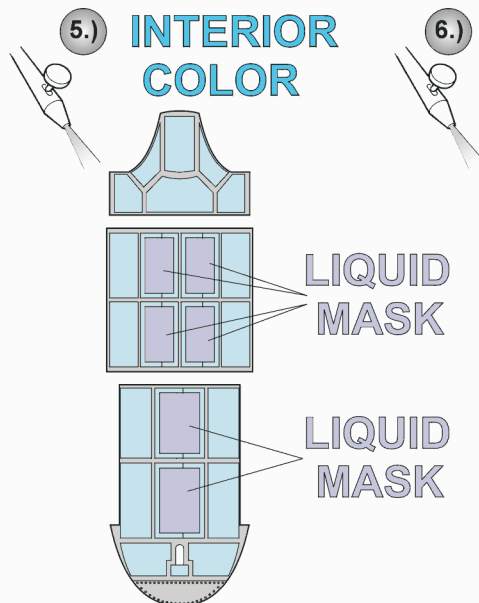

eduard
Express Mask

XL 015

A6M5c Zero

The die-cut mask for accurate canopy frame painting of the
Hasegawa 1/32 KIT

REFERENCES: THE MARU MECHANIC #1/1980
Squadron/Signal Publ. #1059 A6M ZERO
Monografie lotnicze #7 MITSUBISHI A6M