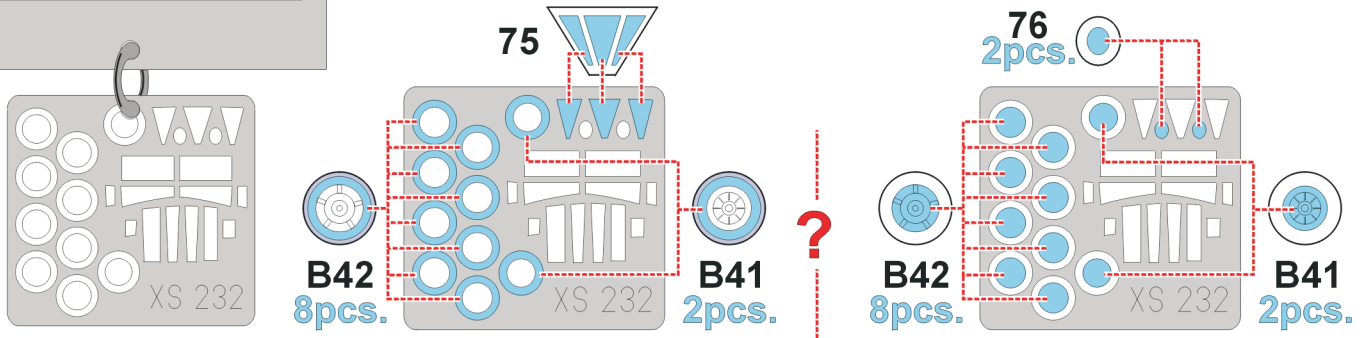

eduard
Express Mask

Victor

The die-cut mask for accurate canopy frame painting of the
Revell 1/72 KIT

XS 232

LIQUID MASK

5.) **INTERIOR COLOR**

6.) **CAMOUFLAGE COLOR**