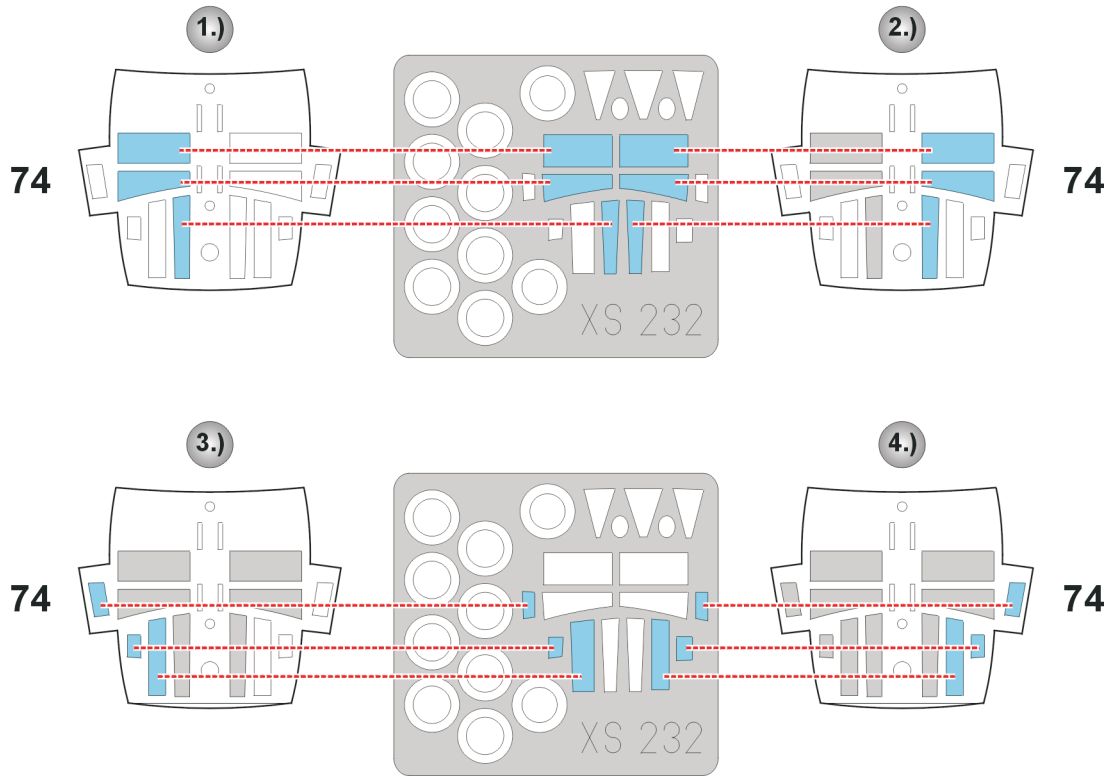

eduard
Express Mask

Victor

The die-cut mask for accurate canopy frame painting of the
Revell 1/72 KIT

XS 232

LIQUID MASK

5.) **INTERIOR COLOR**

6.) **CAMOUFLAGE COLOR**