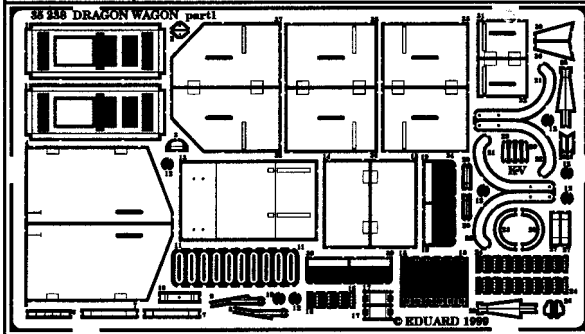

DRAGON WAGON

1/35 scale detail set for Tamiya kit

35 238

OPPOSITE SIDE
 REMOVE
 REPLACE
 GRIND

35 238