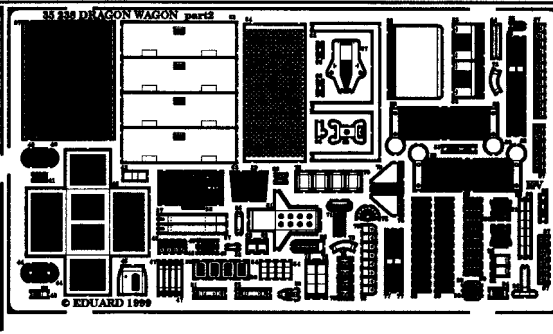

DRAGON WAGON

1/35 scale detail set for Tamiya kit

35 238

OPPOSITE SIDE
 REMOVE
 REPLACE
 GRIND

35 238