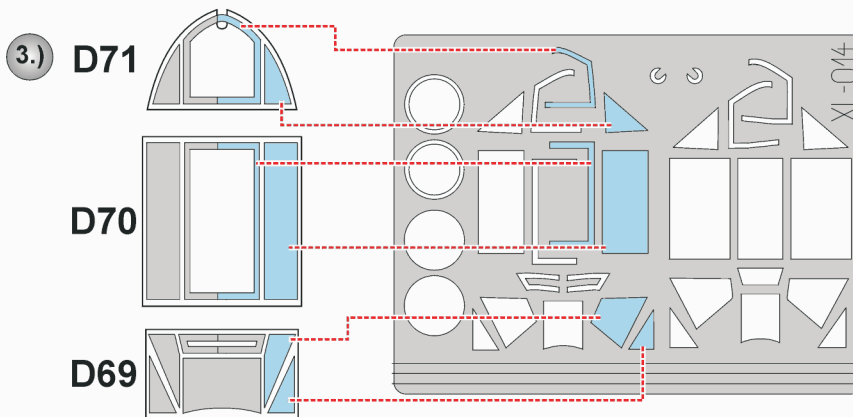

eduard
Express Mask

XL 014

Bf-109E

The die-cut mask for accurate canopy frame painting of the
Hasegawa 1/32 KIT

REFERENCES: Squadron/Signal Publ. #1044 : In Action - Messerschmitt Bf 109