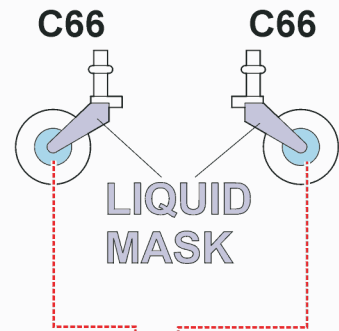

eduard
Express Mask

XL 014

Bf-109E

The die-cut mask for accurate canopy frame painting of the
Hasegawa 1/32 KIT

REFERENCES: Squadron/Signal Publ. #1044 : In Action - Messerschmitt Bf 109