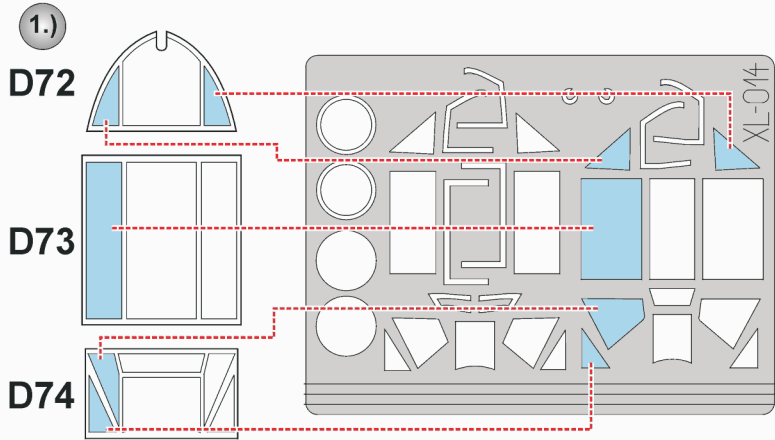

eduard
Express Mask

XL 014

Bf-109E

The die-cut mask for accurate canopy frame painting of the
Hasegawa 1/32 KIT

REFERENCES: Squadron/Signal Publ. #1044 : In Action - Messerschmitt Bf 109