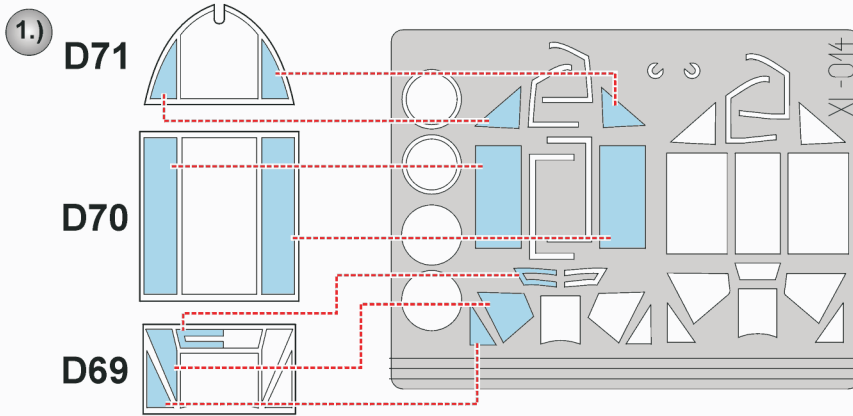

eduard
Express Mask

XL 014

Bf-109E

The die-cut mask for accurate canopy frame painting of the
Hasegawa 1/32 KIT

REFERENCES: Squadron/Signal Publ. #1044 : In Action - Messerschmitt Bf 109