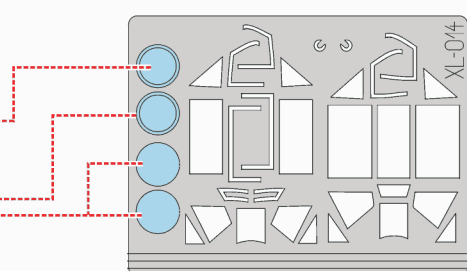

eduard
Express Mask

XL 014

Bf-109E

The die-cut mask for accurate canopy frame painting of the
Hasegawa 1/32 KIT

REFERENCES: Squadron/Signal Publ. #1044 : In Action - Messerschmitt Bf 109