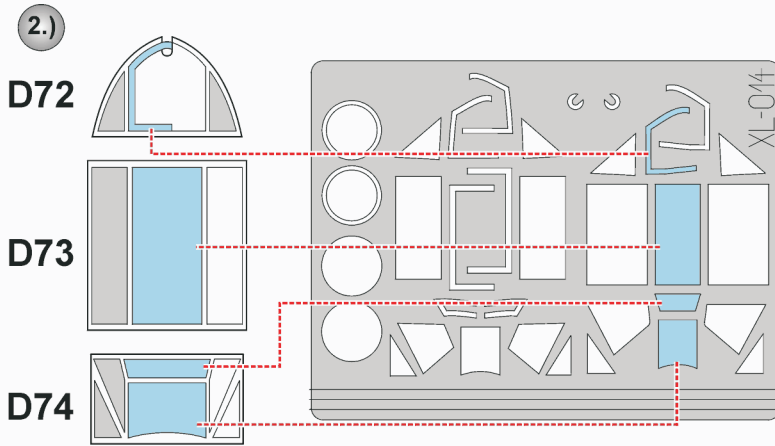

eduard
Express Mask

XL 014

Bf-109E

The die-cut mask for accurate canopy frame painting of the
Hasegawa 1/32 KIT

REFERENCES: Squadron/Signal Publ. #1044 : In Action - Messerschmitt Bf 109