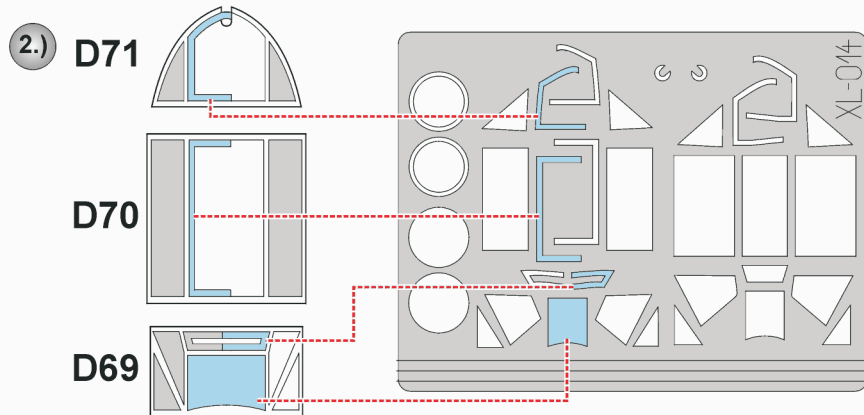

eduard
Express Mask

XL 014

Bf-109E

The die-cut mask for accurate canopy frame painting of the
Hasegawa 1/32 KIT

REFERENCES: Squadron/Signal Publ. #1044 : In Action - Messerschmitt Bf 109