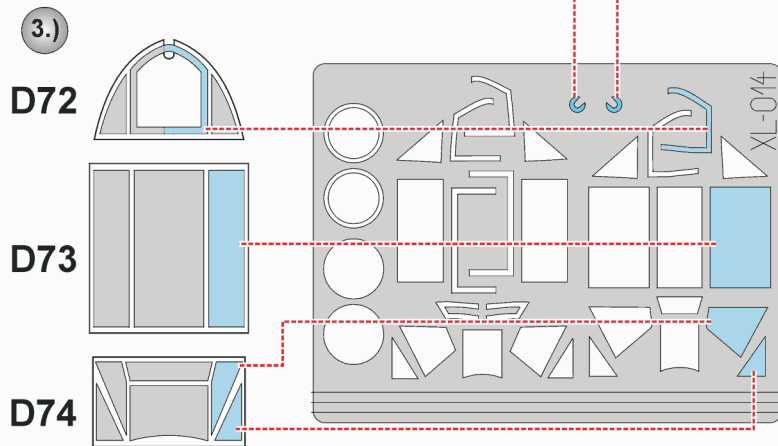

eduard
Express Mask

XL 014

Bf-109E

The die-cut mask for accurate canopy frame painting of the
Hasegawa 1/32 KIT

REFERENCES: Squadron/Signal Publ. #1044 : In Action - Messerschmitt Bf 109