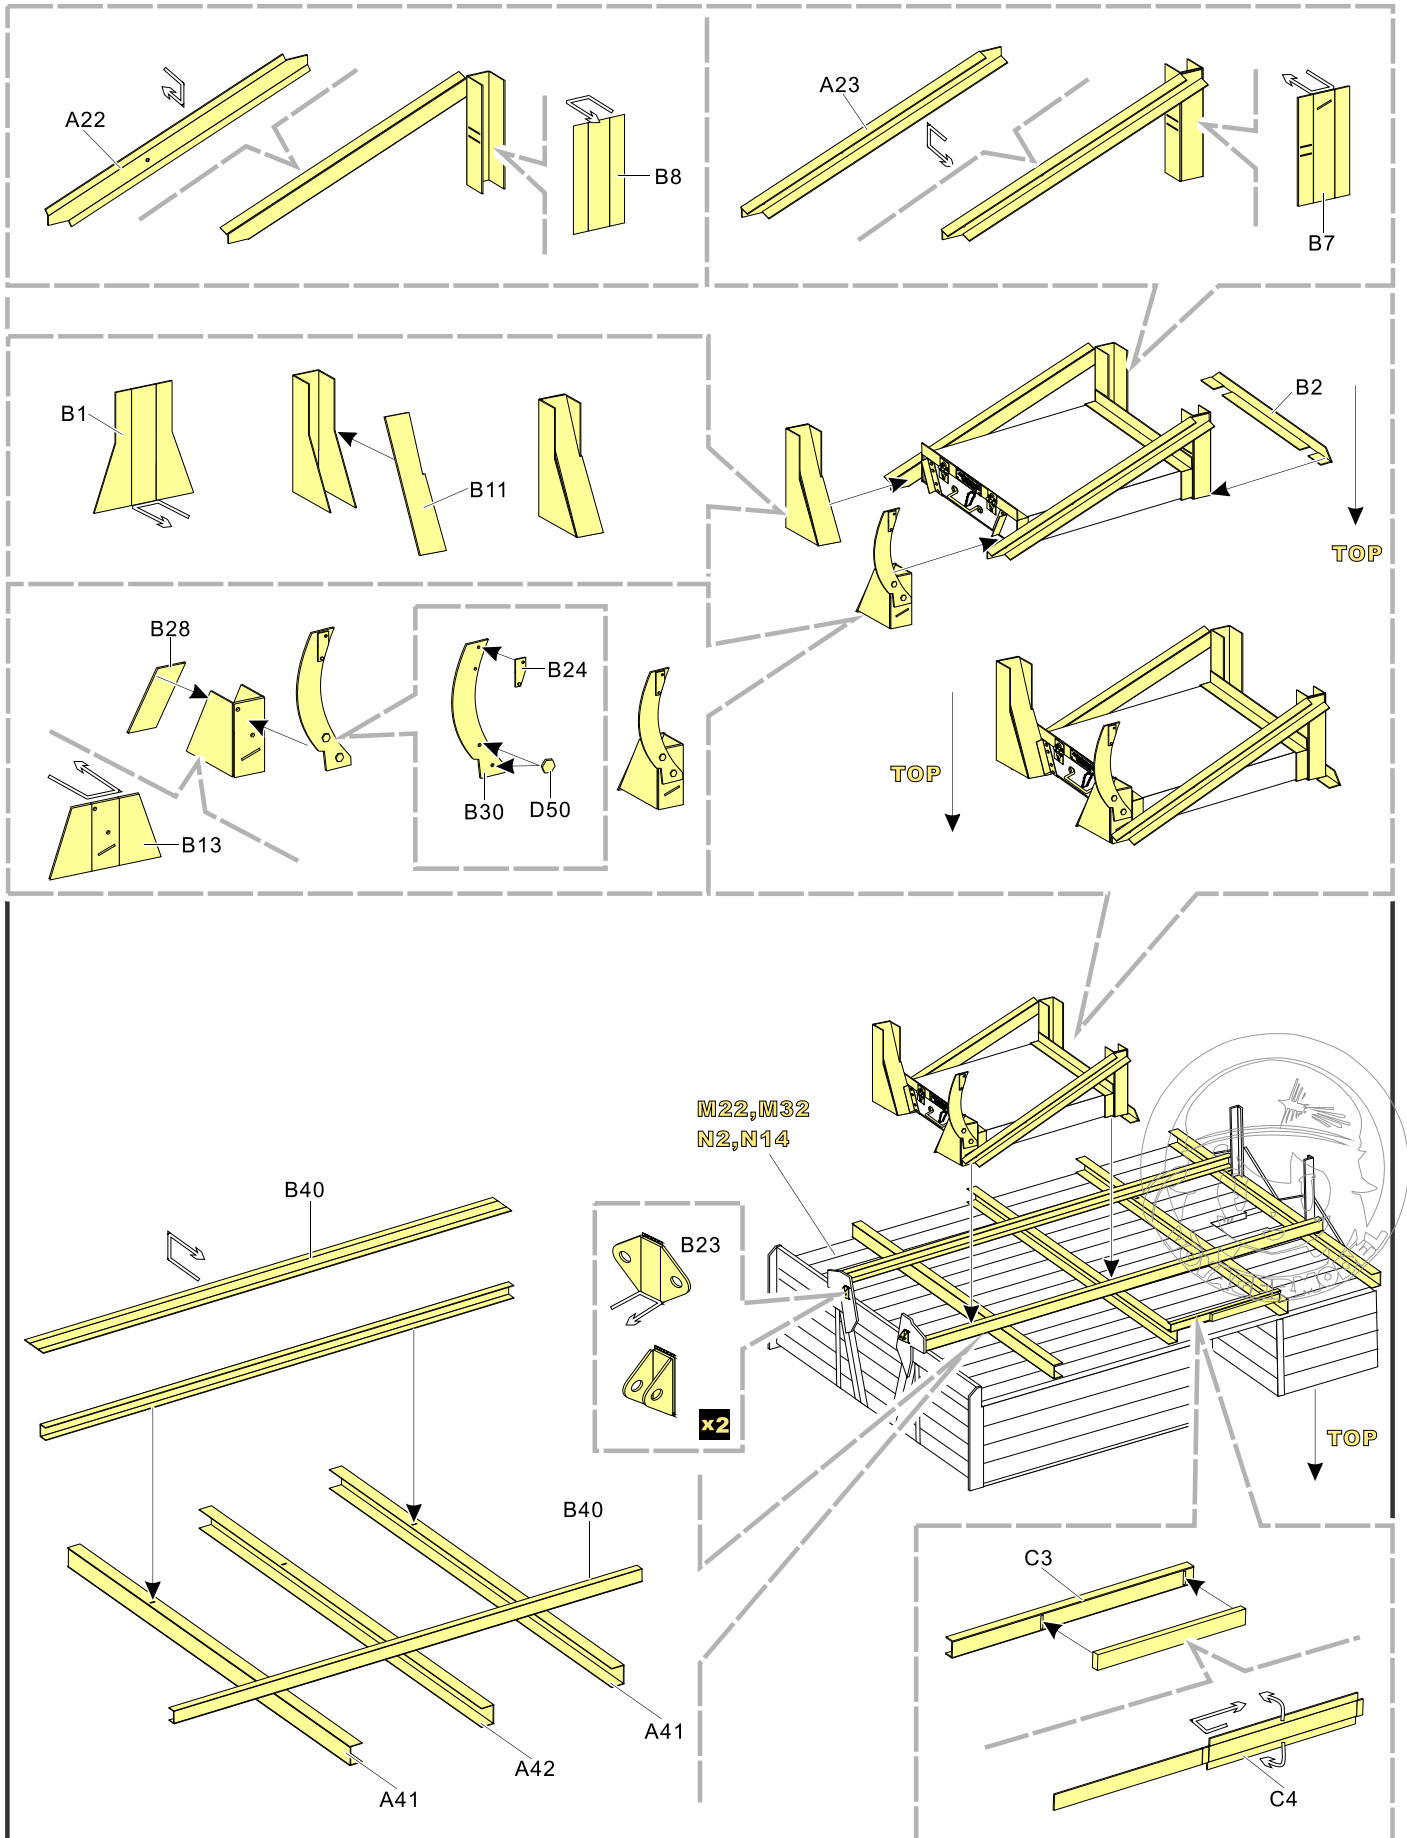

安装 install
 折叠 bend
A1 改造件零件编号 PE/resin part number
B12 原零件编号 kit part number
C22 被替换的原零件编号 replaced kit part number
 另一侧相同制作 repeat on opposite side

切除 remove
 打磨 grind off
 弧度卷曲 radial bending
 制作若干组 multiple assembly
 选择安装 alternative
 钻孔 drill

用尖端在凹槽处冲压
 use penpoint to press on the dent

蚀刻片零件内朝面向上
 Put the part upside down

用笔尖在凹槽处刺
 Use penpoint to press on the dent

1/35 MILITARY MINIATURE VEHICLE UPGRADE SERIES PE35999

1/35 MILITARY MINIATURE VEHICLE UPGRADE SERIES PE35999