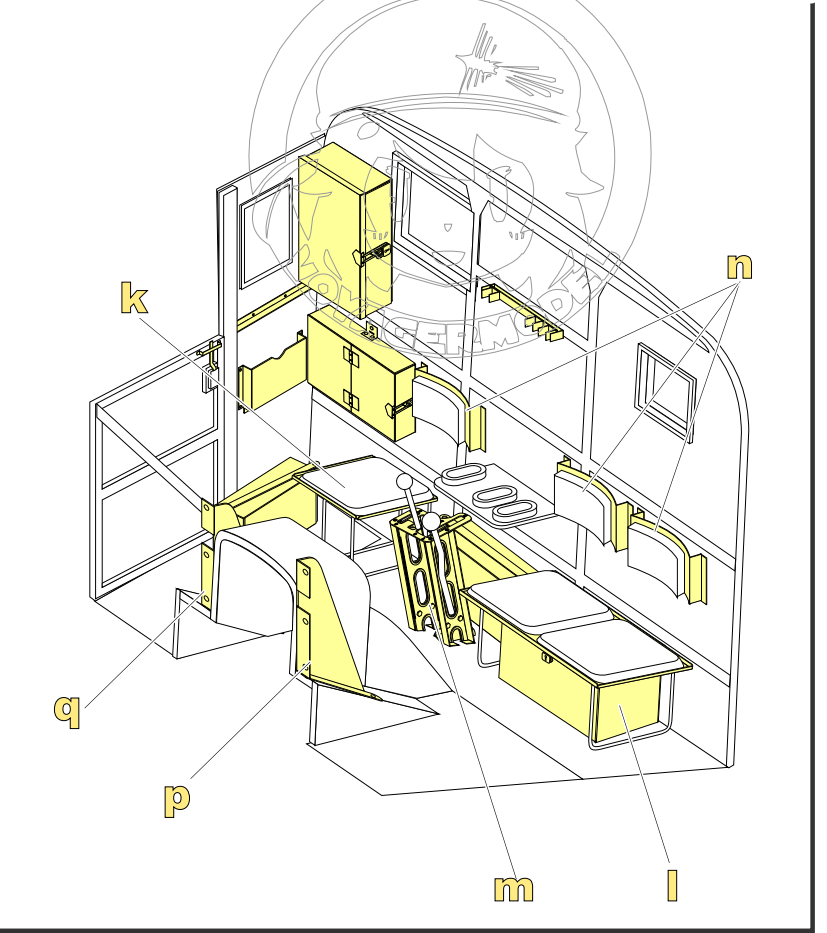

1/35 MILITARY MINIATURE VEHICLE UPGRADE SERIES PE35999