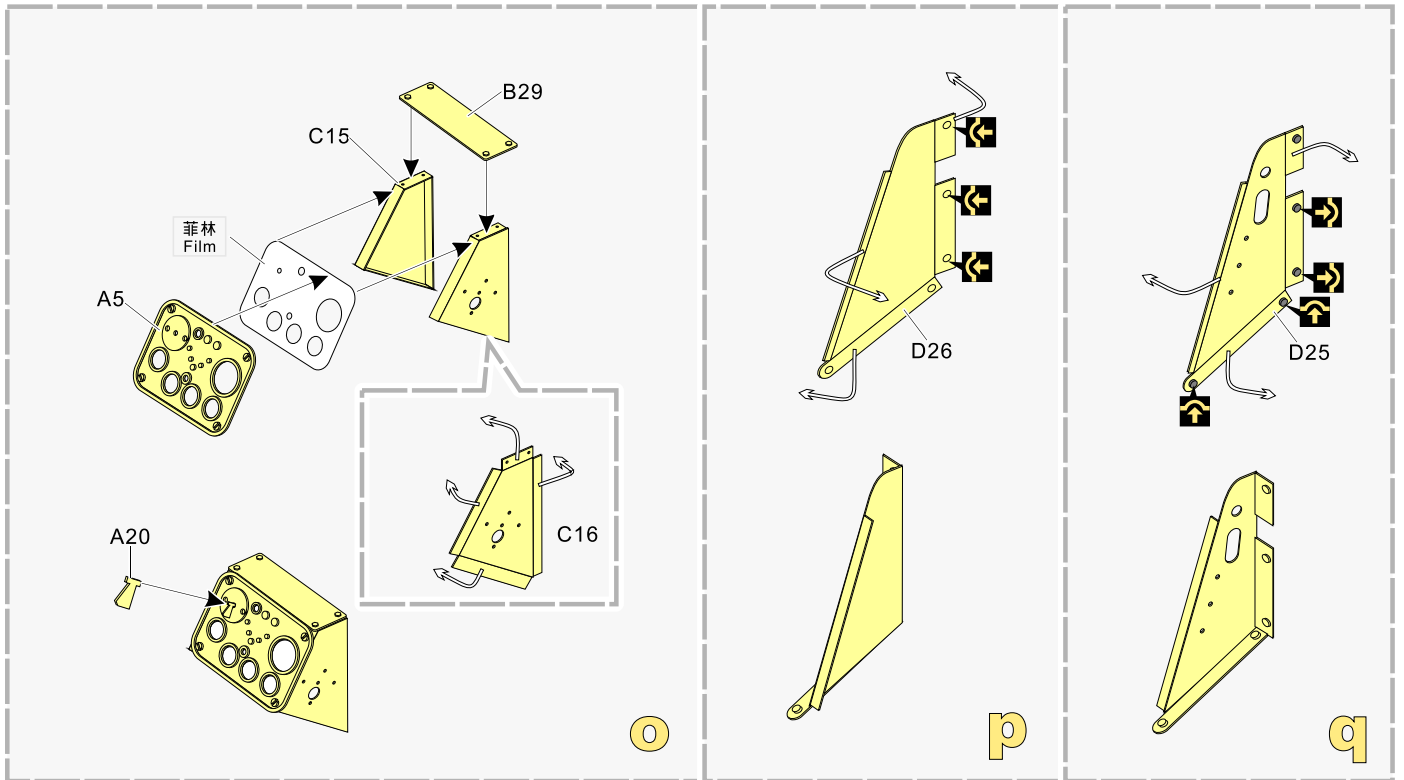

1/35 MILITARY MINIATURE VEHICLE UPGRADE SERIES PE35999