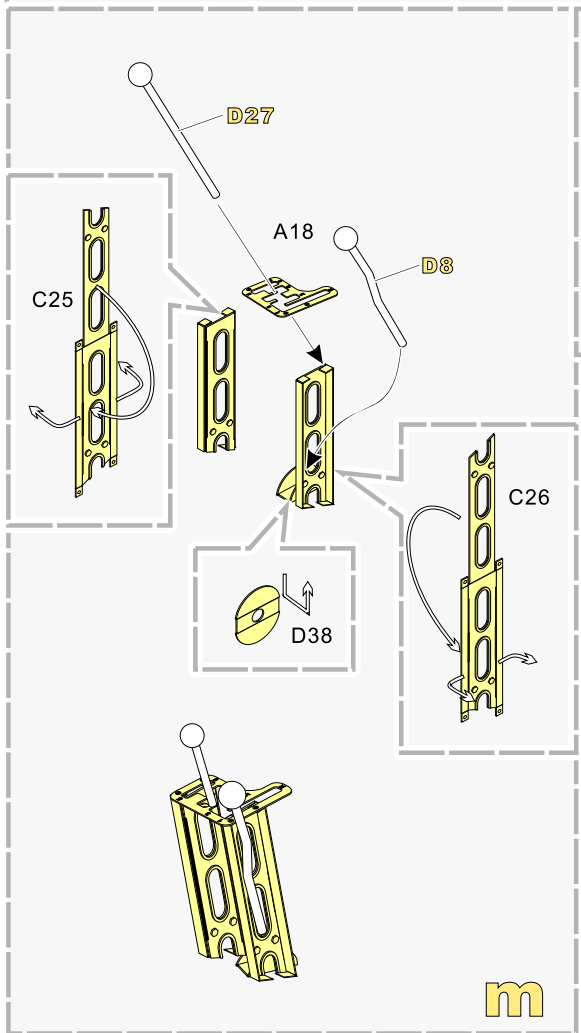

1/35 MILITARY MINIATURE VEHICLE UPGRADE SERIES PE35999