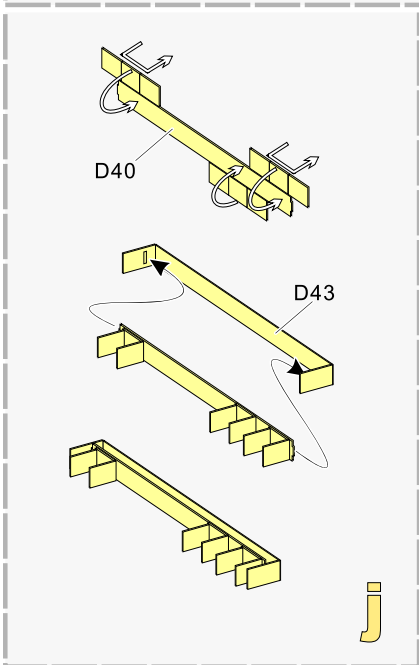

1/35 MILITARY MINIATURE VEHICLE UPGRADE SERIES PE35999