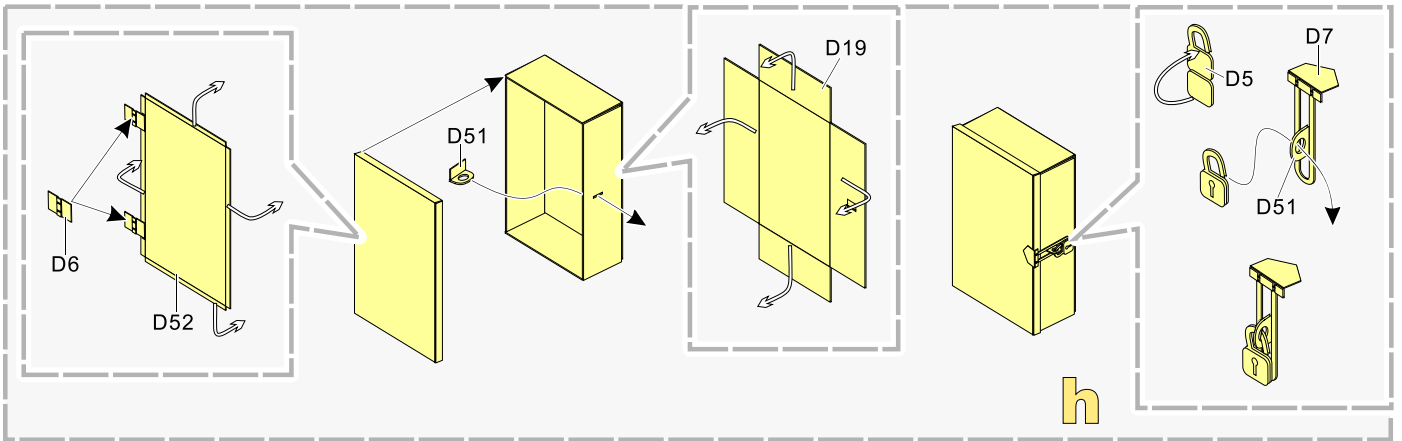

1/35 MILITARY MINIATURE VEHICLE UPGRADE SERIES PE35999