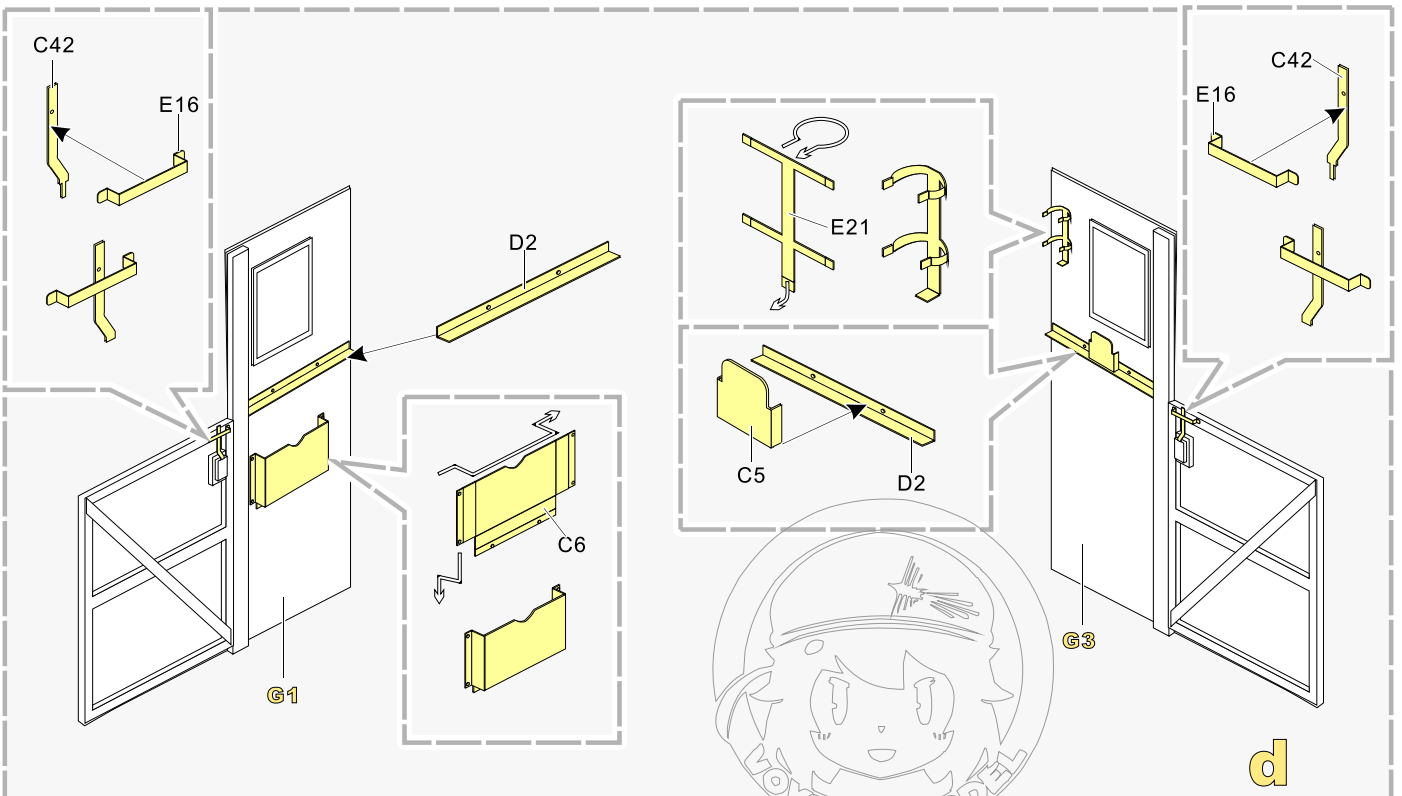

安装 install
 折叠 bend
A1 改造件零件编号 PE/resin part number
B12 原零件编号 kit part number
C22 被替换的原零件编号 replaced kit part number
 另一侧相同制作 repeat on opposite side

切除 remove
 打磨 grind off
 弧度卷曲 radial bending
 制作若干组 multiple assembly
 选择安装 alternative
 钻孔 drill

用尖端在凹槽处冲压
 use penpoint to press on the dent

蚀刻片零件内朝面向上
 Put the part upside down

用笔尖在凹槽处刺
 Use penpoint to press on the dent

1/35 MILITARY MINIATURE VEHICLE UPGRADE SERIES PE35999

1/35 MILITARY MINIATURE VEHICLE UPGRADE SERIES PE35999