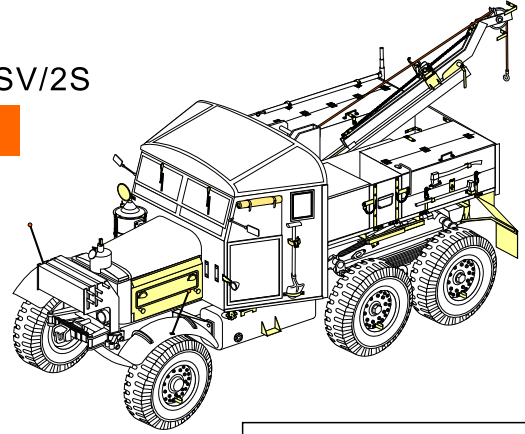

1/35 MILITARY MINIATURE VEHICLE UPGRADE SERIES PE35999

WWII British Scammell Pioneer Recovery Tractor SV/2S

二战英国斯卡梅尔 先锋 回收卡车基本改造件

[For THUNDER 35201]

推荐使用工具 RECOMMENDED TOOLS

快干胶 Super glue 尖嘴钳 Needle nose pliers 镊子 Tweezers 美工刀 Craft knife 笔钻 pin vice

安装 install
 折叠 bend
A1 改造件零件编号 PE/resin part number
B12 原零件编号 kit part number
C22 被替换的原零件编号 replaced kit part number
 另一侧相同制作 repeat on opposite side

切除 remove
 打磨 grind off
 弧度卷曲 radial bending
 制作若干组 multiple assembly
 选择安装 alternative
 钻孔 drill

用尖端在凹槽处冲压
 use penpoint to press on the dent

蚀刻片零件内朝面向上
 Put the part upside down

用笔尖在凹槽处刺
 Use penpoint to press on the dent

1/35 MILITARY MINIATURE VEHICLE UPGRADE SERIES PE35999

1/35 MILITARY MINIATURE VEHICLE UPGRADE SERIES PE35999