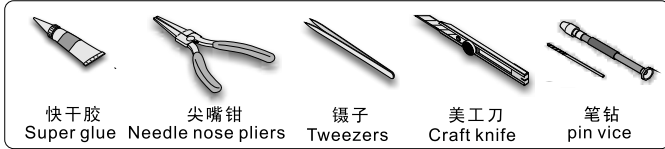

推荐使用工具 RECOMMENDED TOOLS

快干胶 Super glue   尖嘴钳 Needle nose pliers   镊子 Tweezers   美工刀 Craft knife   笔钻 pin vice

安装 install
折叠 bend
A1 改造件零件编号 PE/resin part number
B12 原零件编号 kit part number
C22 被替换的原零件编号 replaced kit part number
另一侧相同制作 repeat on opposite side

切除 remove
打磨 grind off
弧度卷曲 radial bending
制作若干组 multiple assembly
选择安装 alternative
钻孔 drill

用尖端在凹槽处冲压
use penpoint to press on the dent

蚀刻片零件内朝面向上
Put the part upside down

用笔尖在凹槽处刺
Use penpoint to press on the dent