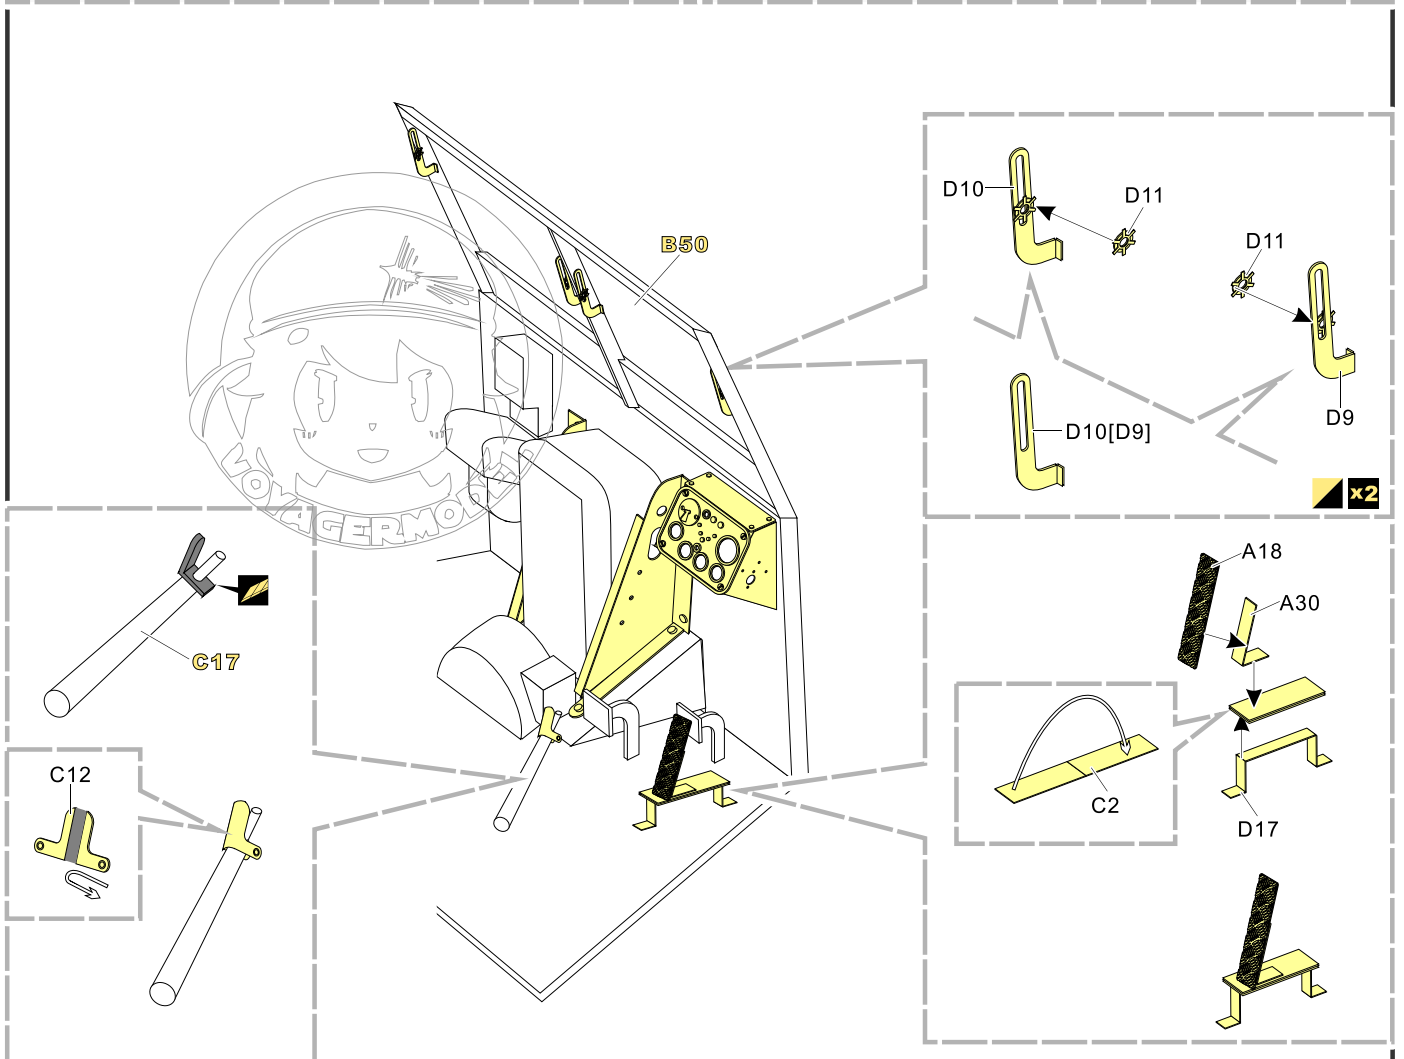

1/35 MILITARY MINIATURE VEHICLE UPGRADE SERIES PE35999