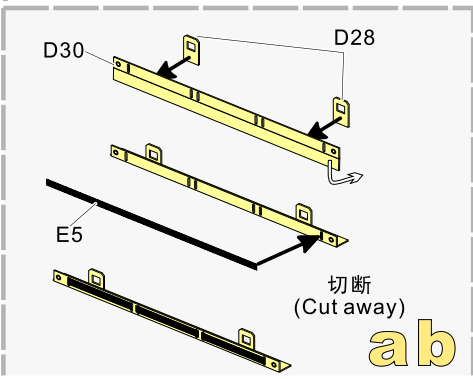

1/35 MILITARY MINIATURE VEHICLE UPGRADE SERIES PE35999