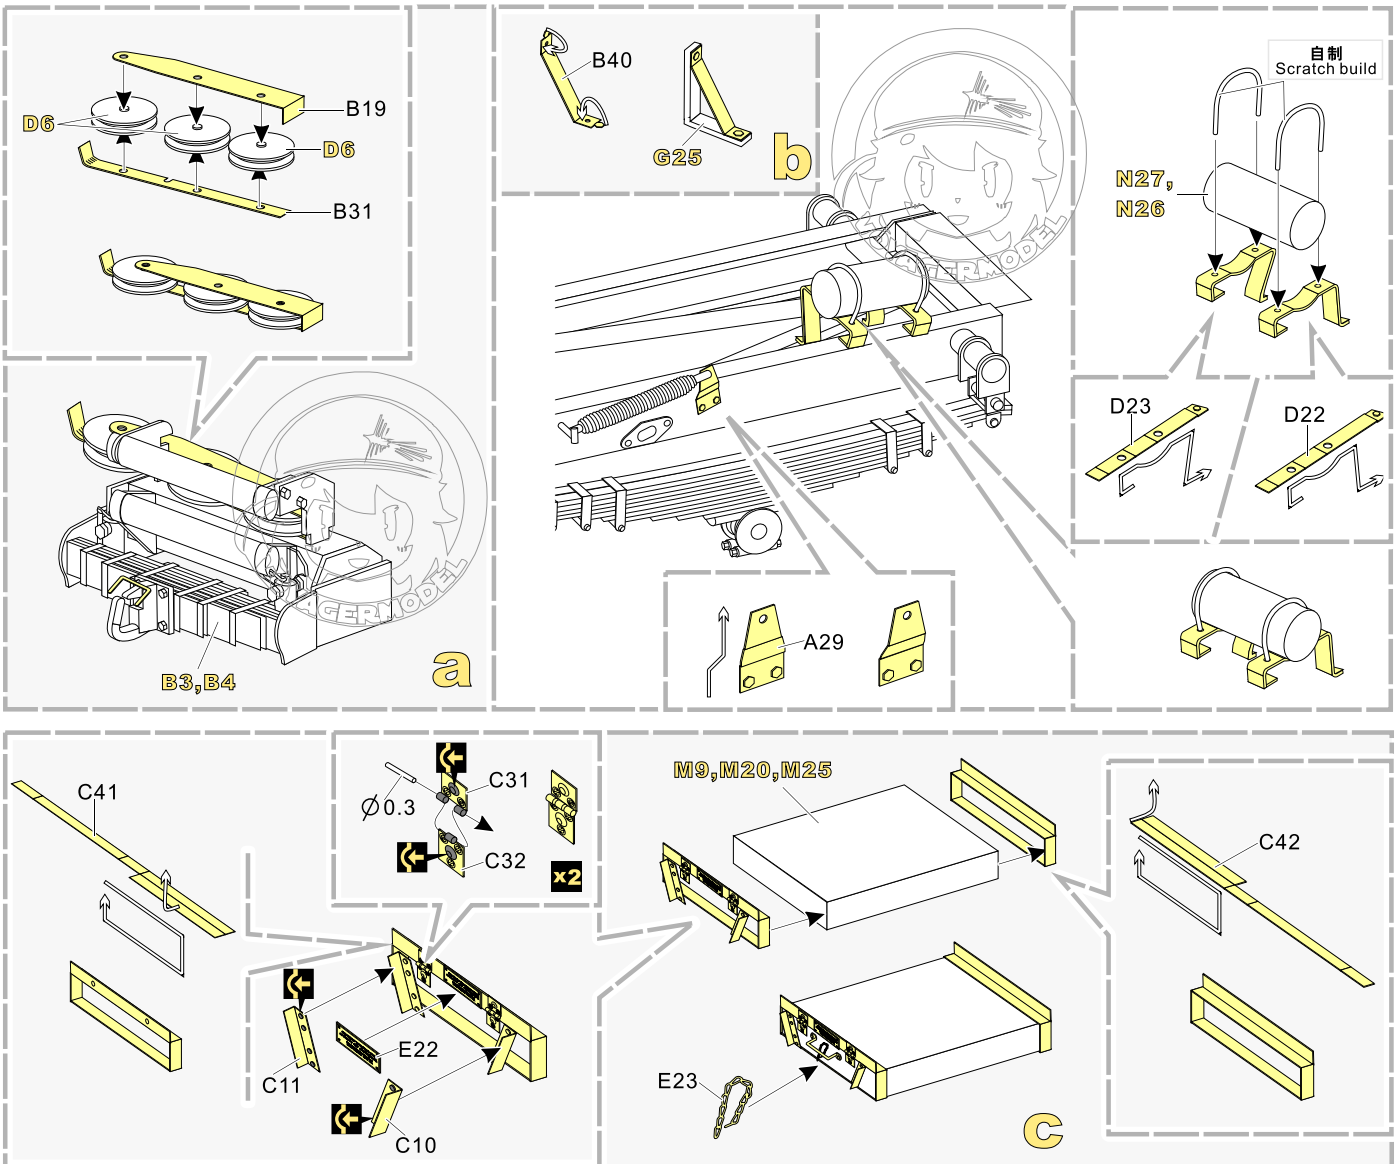

安装 install
 折叠 bend
A1 改造件零件编号 PE/resin part number
B12 原零件编号 kit part number
C22 被替换的原零件编号 replaced kit part number
 另一侧相同制作 repeat on opposite side

切除 remove
 打磨 grind off
 弧度卷曲 radial bending
 制作若干组 multiple assembly
 选择安装 alternative
 钻孔 drill

用尖端在凹槽处冲压
 use penpoint to press on the dent

蚀刻片零件内朝面向上
 Put the part upside down

用笔尖在凹槽处刺
 Use penpoint to press on the dent

1/35 MILITARY MINIATURE VEHICLE UPGRADE SERIES PE35999

1/35 MILITARY MINIATURE VEHICLE UPGRADE SERIES PE35999

1/35 MILITARY MINIATURE VEHICLE UPGRADE SERIES PE35999

VOYAGERMODEL[®] 无微不至 极致享受

Recommended item

PE 35514	WWII British A39 Tortoise heavy assault tank
PE 35919	WWII British Archer Self-Propelled Anti-Tank Gun
PE 351010	WWII US M10 IIC Achilles tank destroyer Basic
PE 35735	WWII British AEC Matador truck mid version
PE 35649	WWII British AEC 4x4 Armored Command Vehicle "Dorchester"
PE 35687	WWII British Churchill 3inch gun 20 CWT Gun