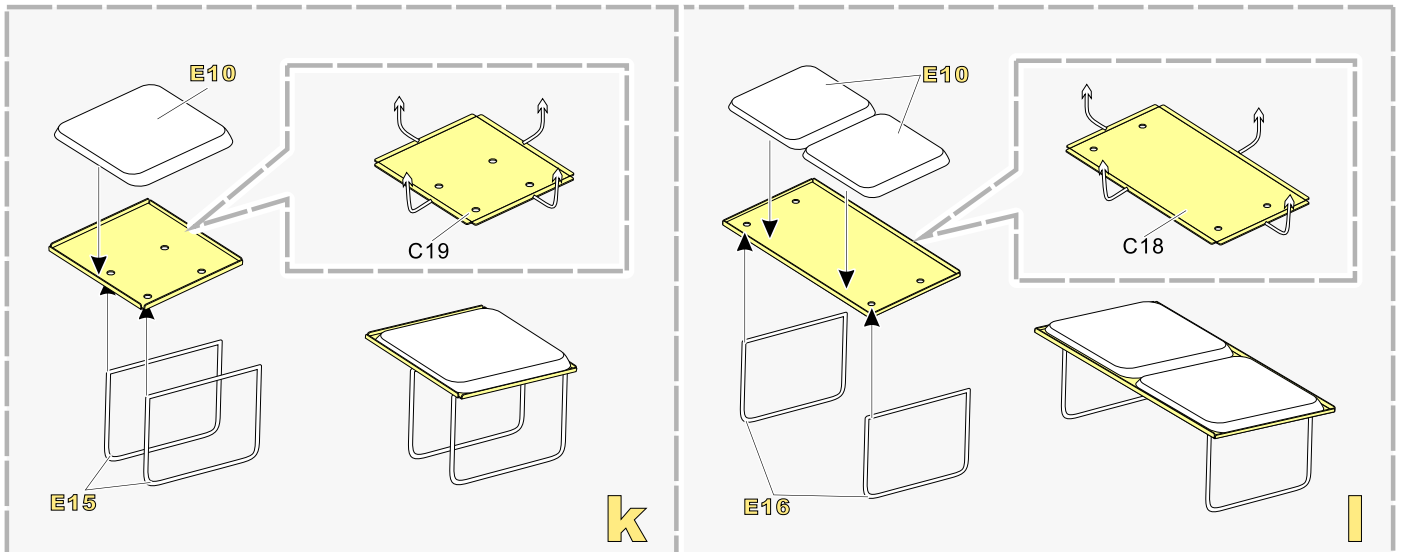

1/35 MILITARY MINIATURE VEHICLE UPGRADE SERIES PE35999