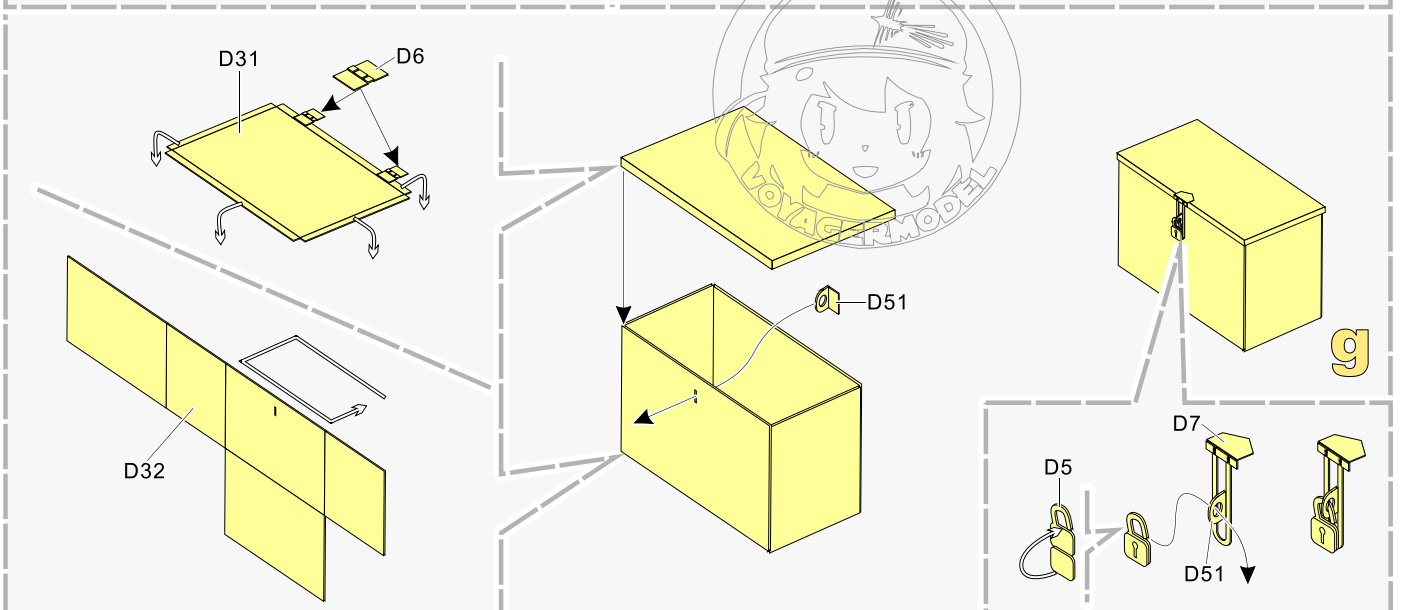

安装 install
 折叠 bend
A1 改造件零件编号 PE/resin part number
B12 原零件编号 kit part number
C22 被替换的原零件编号 replaced kit part number
 另一侧相同制作 repeat on opposite side

切除 remove
 打磨 grind off
 弧度卷曲 radial bending
 制作若干组 multiple assembly
 选择安装 alternative
 钻孔 drill

用尖端在凹槽处冲压
 use penpoint to press on the dent

蚀刻片零件内朝面向上
 Put the part upside down

用笔尖在凹槽处刺
 Use penpoint to press on the dent

1/35 MILITARY MINIATURE VEHICLE UPGRADE SERIES PE35999

1/35 MILITARY MINIATURE VEHICLE UPGRADE SERIES PE35999