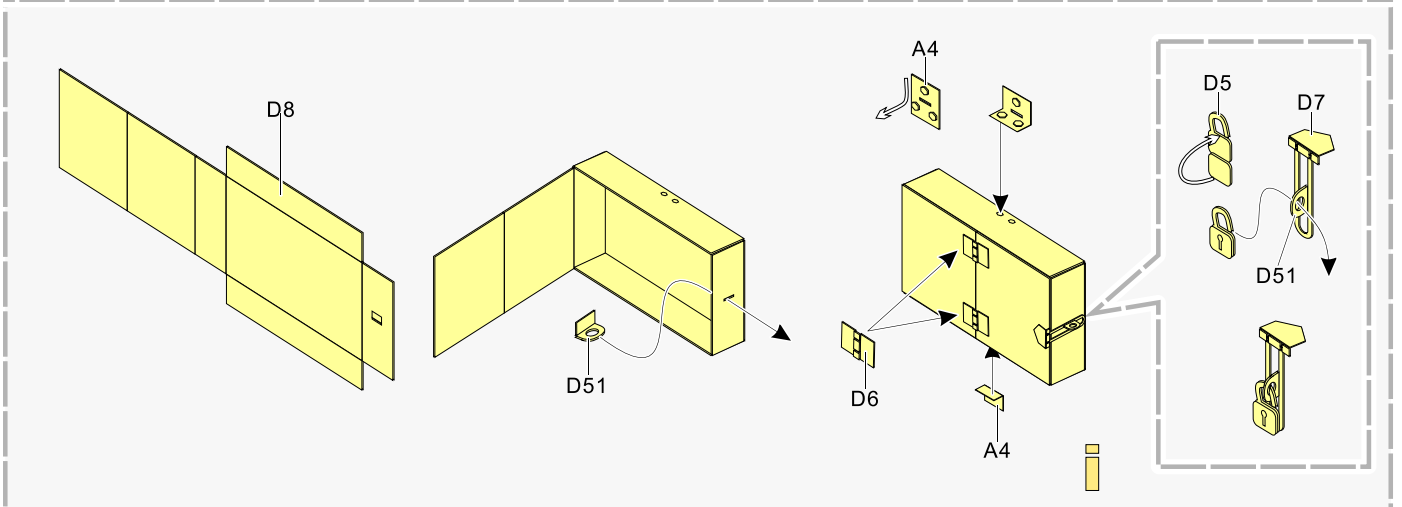

1/35 MILITARY MINIATURE VEHICLE UPGRADE SERIES PE35999