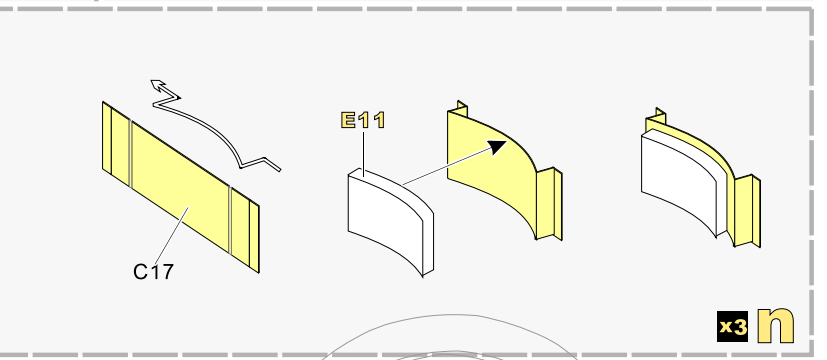

1/35 MILITARY MINIATURE VEHICLE UPGRADE SERIES PE35999