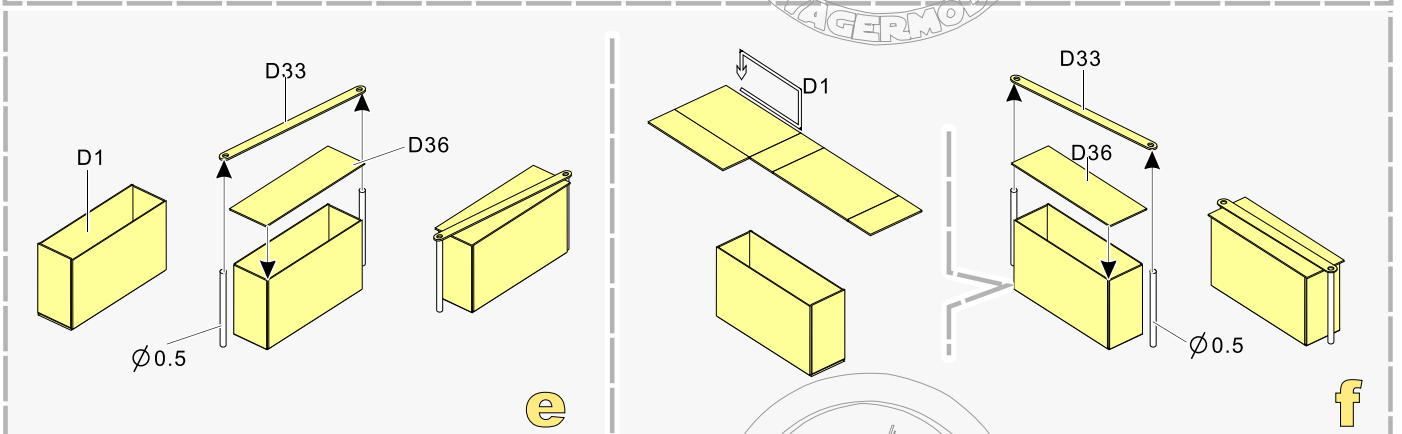

安装 install
 折叠 bend
A1 改造件零件编号 PE/resin part number
B12 原零件编号 kit part number
C22 被替换的原零件编号 replaced kit part number
 另一侧相同制作 repeat on opposite side

切除 remove
 打磨 grind off
 弧度卷曲 radial bending
 制作若干组 multiple assembly
 选择安装 alternative
 钻孔 drill

用尖端在凹槽处冲压
 use penpoint to press on the dent

蚀刻片零件内朝面向上
 Put the part upside down

用笔尖在凹槽处刺
 Use penpoint to press on the dent

1/35 MILITARY MINIATURE VEHICLE UPGRADE SERIES PE35999

1/35 MILITARY MINIATURE VEHICLE UPGRADE SERIES PE35999