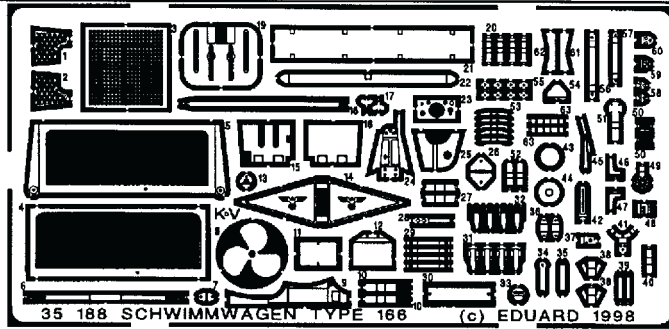

# SCHWIMMWAGEN TYPE 166

35 188

1/35 scale detail set for Tamiya kit

- OPPOSITE SIDE
- REMOVE
- REPLACE
- GRIND