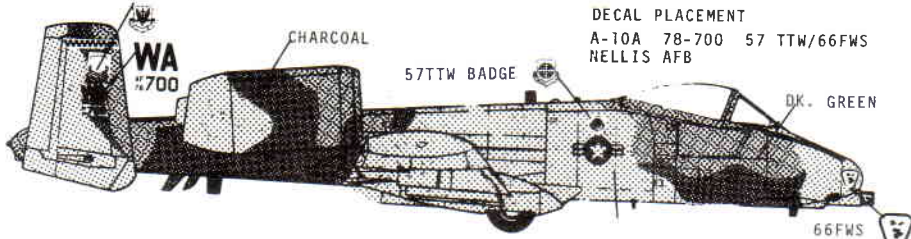

DECAL PLACEMENT

A-10A 78-700 57 TTW/66FWS
NELLIS AFB

66FWS