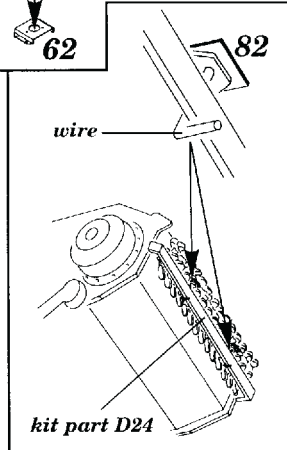

Pzkw III Ausf.L

1/35 scale detail set for Tamiya kit

35 145

- OPPOSITE SIDE
- REMOVE
- REPLACE

FRONT MUD FLAP

REAR MUD FLAP

A