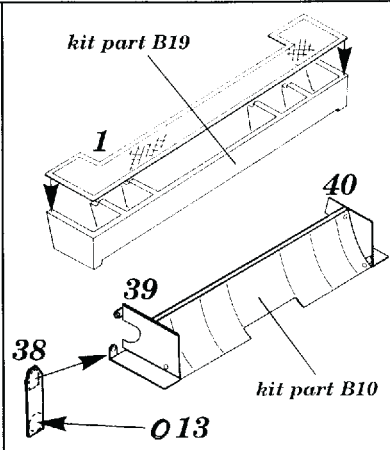

Pzkw III Ausf.L

1/35 scale detail set for Tamiya kit

35 145

- OPPOSITE SIDE
- REMOVE
- REPLACE

FRONT MUD FLAP

REAR MUD FLAP

A