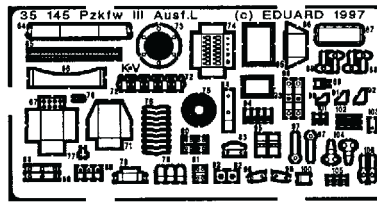

Pzkw III Ausf.L

1/35 scale detail set for Tamiya kit

35 145

- OPPOSITE SIDE
- REMOVE
- REPLACE

FRONT MUD FLAP

REAR MUD FLAP

A