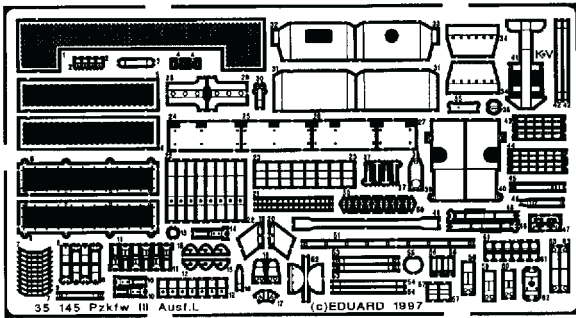

Pzkw III Ausf.L

1/35 scale detail set for Tamiya kit

35 145

- OPPOSITE SIDE
- REMOVE
- REPLACE

FRONT MUD FLAP

REAR MUD FLAP

A