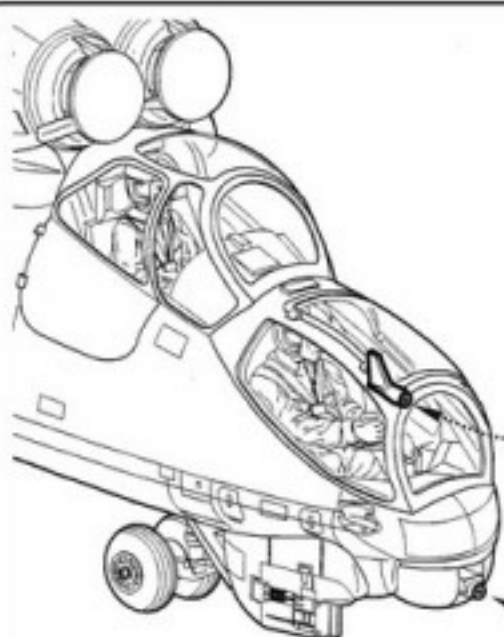

1:35
 AIR MASTER SERIES
 AM-35-003

MI-24 (HIND D/E)
 JAKB-12.7 MACHINE GUN
 AND DUAS PROBE

MI-24 - KARABIN JAKB-12.7 I SONDA DUAS

SET INCLUDES
 ZESTAW ZAWIERA

ASSEMBLY INSTRUCTION
 INSTRUKCJA MONTAŻU

CUT PLASTIC PART HERE

DRILL HOLE
 $\Phi 0,8 \text{ mm}$

CUT PLASTIC PART HERE
 AND DRILL HOLE $\Phi 0,8 \text{ mm}$

WWW.MASTER-MODEL.PL
 ©COPYRIGHT 2016, MASTER - PIOTR CZERKASOW
 DESIGNED AND PRODUCED IN POLAND