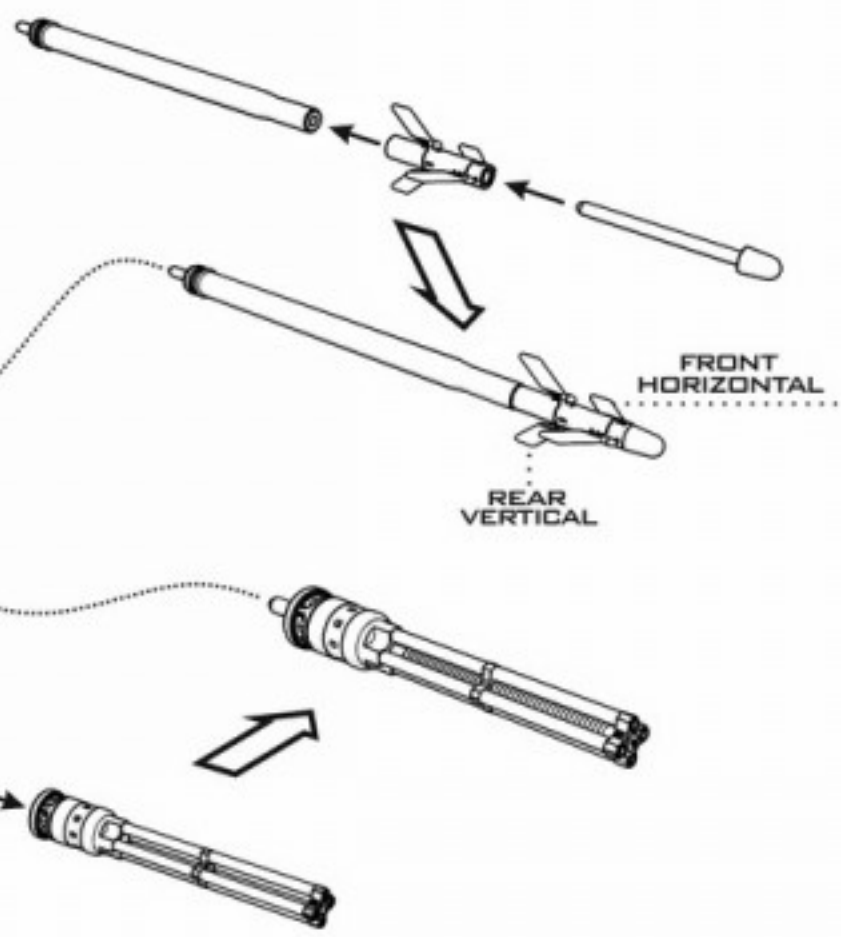

1:35
 AIR MASTER SERIES
 AM-35-003

MI-24 (HIND D/E)
 JAKB-12.7 MACHINE GUN
 AND DUAS PROBE

MI-24 - KARABIN JAKB-12.7 I SONDA DUAS

SET INCLUDES
 ZESTAW ZAWIERA

ASSEMBLY INSTRUCTION
 INSTRUKCJA MONTAŻU

CUT PLASTIC PART HERE

DRILL HOLE
 $\Phi 0,8 \text{ mm}$

CUT PLASTIC PART HERE
 AND DRILL HOLE $\Phi 0,8 \text{ mm}$

WWW.MASTER-MODEL.PL
 ©COPYRIGHT 2016, MASTER - PIOTR CZERKASOW
 DESIGNED AND PRODUCED IN POLAND