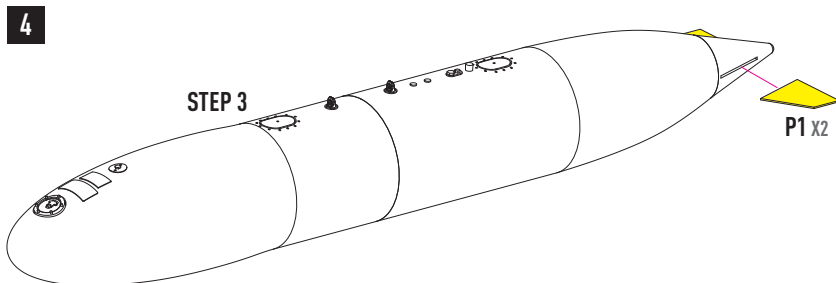

### CUT

R4

R1 X2

R2 X2

R3

COLORS	GUNZE / AGEOUS	GUNZE / MR.COLOR	FEDERAL STANDARD
 OLIVE DRAB	H52	C12	FS 34087
 RED	H3	C3	