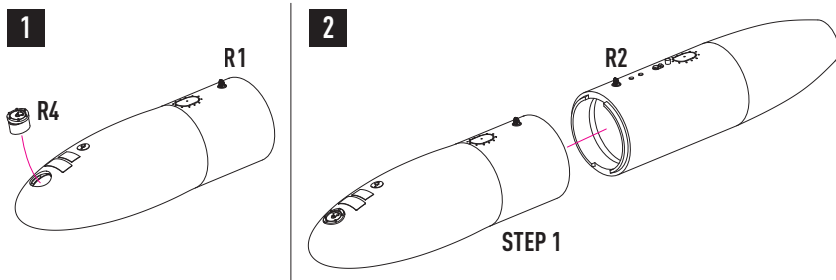

### CUT

R4

R1 X2

R2 X2

R3

COLORS	GUNZE / AGEOUS	GUNZE / MR.COLOR	FEDERAL STANDARD
 OLIVE DRAB	H52	C12	FS 34087
 RED	H3	C3	