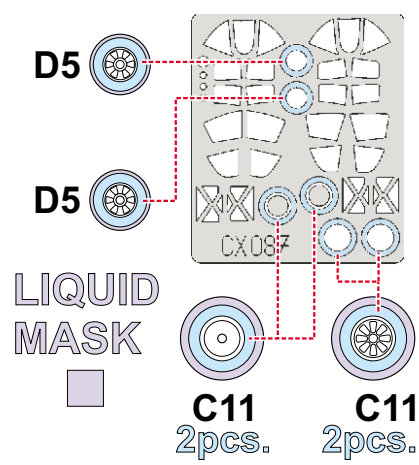

eduard
MASK

P-38 Lightning 1/72

The die-cut mask for accurate canopy frame painting of the Academy scale 1/72 KIT

CX 087