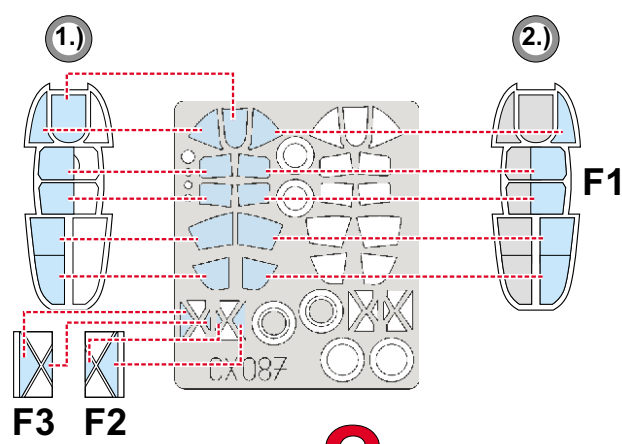

eduard
MASK

P-38 Lightning 1/72

The die-cut mask for accurate canopy frame painting of the Academy scale 1/72 KIT

CX 087