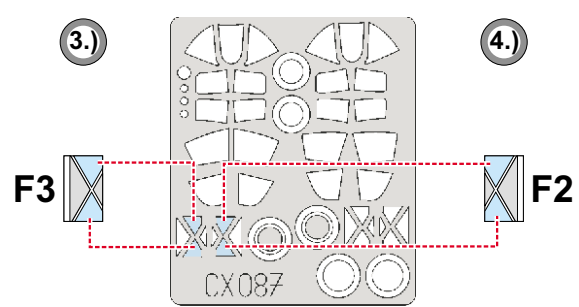

eduard
MASK

P-38 Lightning 1/72

The die-cut mask for accurate canopy frame painting of the Academy scale 1/72 KIT

CX 087