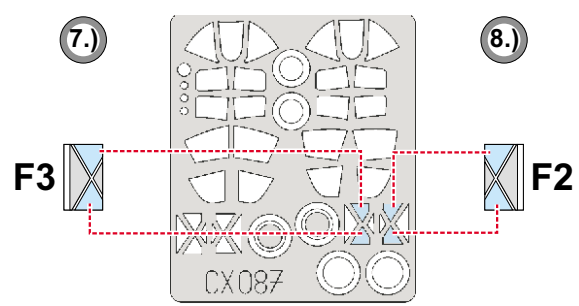

eduard
MASK

P-38 Lightning 1/72

The die-cut mask for accurate canopy frame painting of the Academy scale 1/72 KIT

CX 087