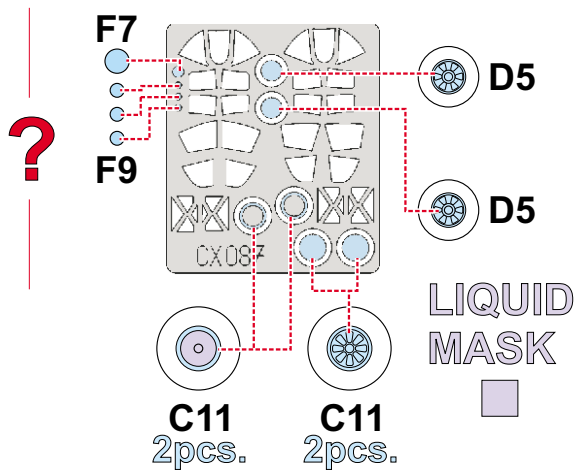

eduard
MASK

P-38 Lightning 1/72

The die-cut mask for accurate canopy frame painting of the Academy scale 1/72 KIT

CX 087