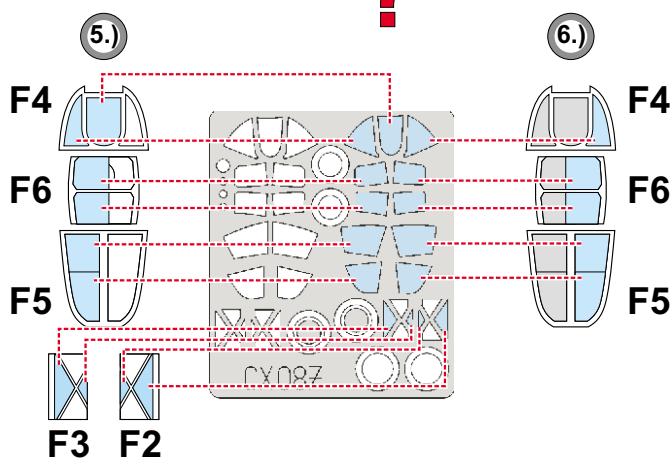

eduard
MASK

P-38 Lightning 1/72

The die-cut mask for accurate canopy frame painting of the Academy scale 1/72 KIT

CX 087