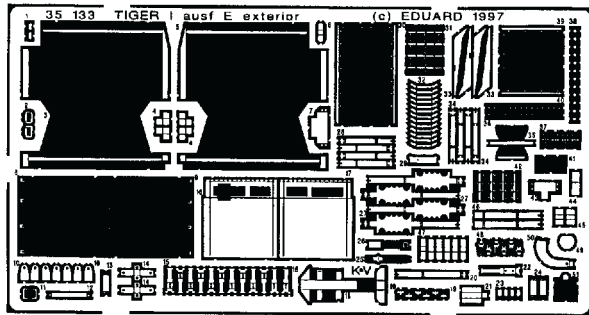

Tiger I ausf. E

1/35 scale detail set for ACADEMY kit

35 133

- OPPOSITE SIDE
- REMOVE
- REPLACE