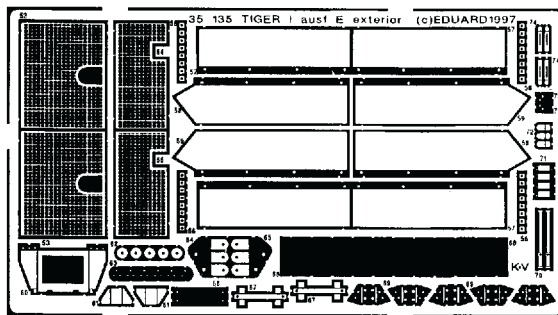

Tiger I ausf. E

1/35 scale detail set for ACADEMY kit

35 133

- OPPOSITE SIDE
- REMOVE
- REPLACE