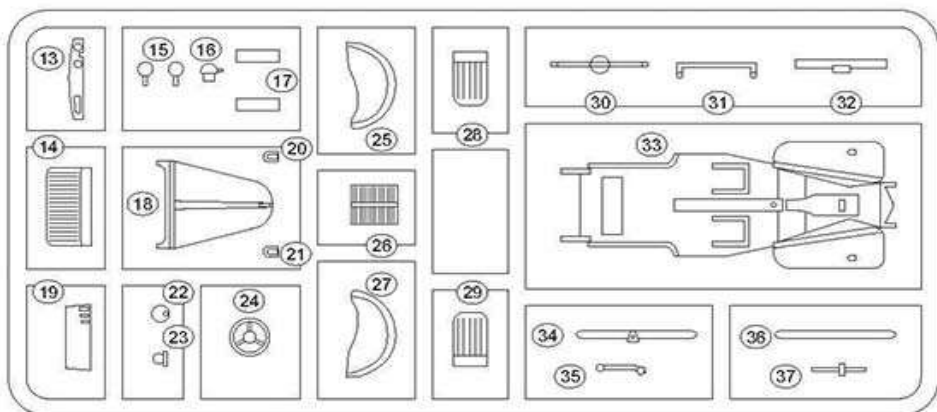

Forlite Saloon 8HP mod.1939 British Staff Car

1/72 scale
Plastic model kit.
cat. #72513

Parts

Windows to be made from a clear film or plastic using templates below.