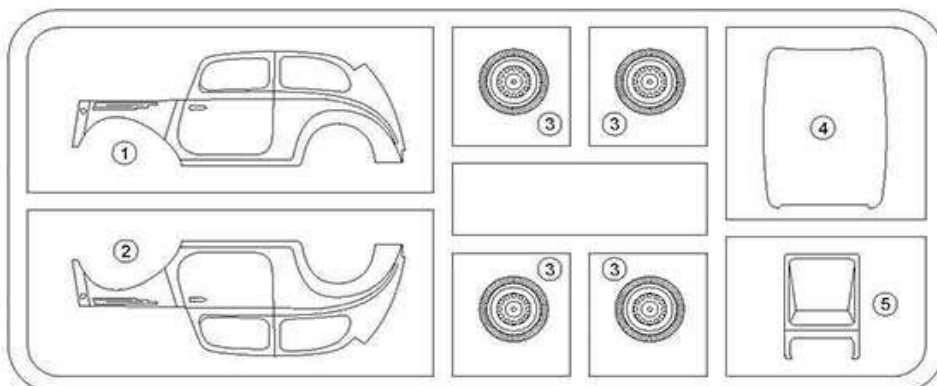

Forlite Saloon 8HP mod.1939 British Staff Car

1/72 scale
Plastic model kit.
cat. #72513

Parts

Windows to be made from a clear film or plastic using templates below.