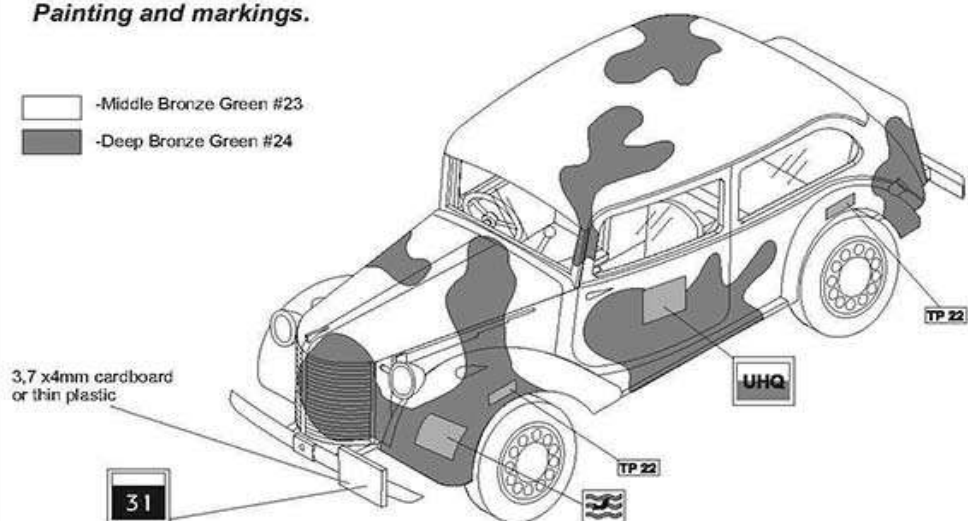

Painting and markings.

-  -Middle Bronze Green #23
-  -Deep Bronze Green #24

Forlite Saloon 8HP. May 1940. 2-nd Corps HQ, BEF, France.
Forlite Saloon 8HP. Май 1940г., 2-ой Корпус Британских Экспедиционных Сил, Франция.

Forlite Saloon 8HP. Civil version. 1940. Britain. Gloss black.
Forlite Saloon 8HP. Частный автомобиль. 1940. Британия. Глянцевый чёрный.

Check for historical photos of this and other vehicles, detailed descriptions of other ACE kits, new products and more at:
<http://www.acemodel.com.ua>