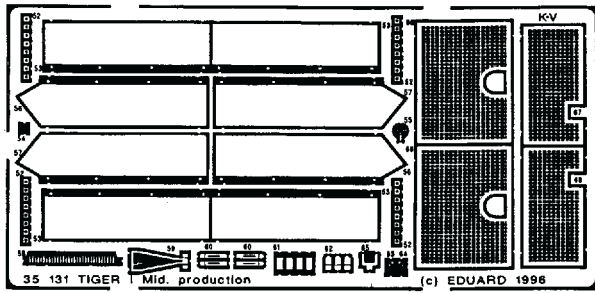

Tiger I Mid. production

1/35 scale detail set for TAMIYA kit

OPPOSITE SIDE REMOVE REPLACE