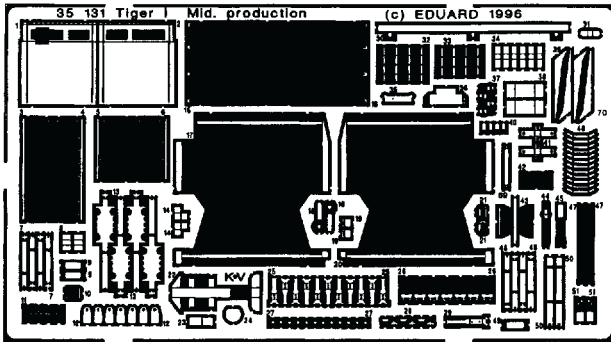

Tiger I Mid. production

1/35 scale detail set for TAMIYA kit

OPPOSITE SIDE REMOVE REPLACE