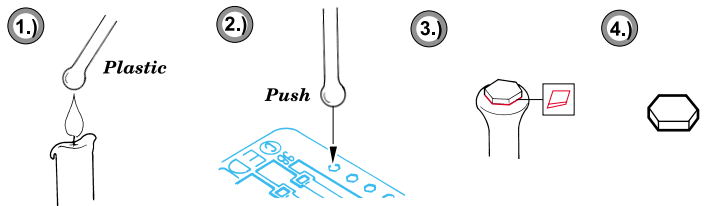

References
- Verlinden Publ. - Warmachines No.7 : M998 HMMWV "Hummer"
- WWP - Present Veh. Line No.4 : M998 HMMWV in detail