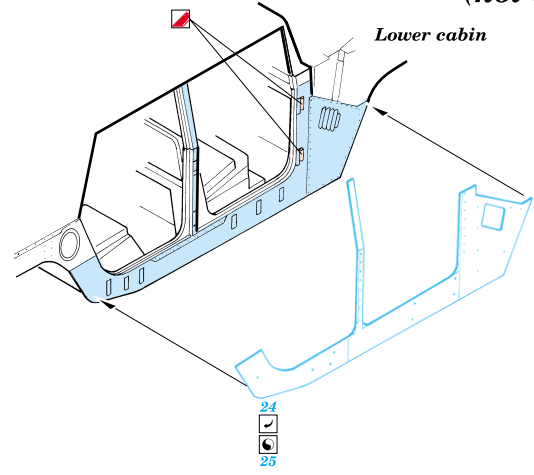

ORIGINAL KIT PARTS
PŮVODNÍ DÍLY STAVEBNICE

PHOTO-ETCHED PARTS
LEPTANÉ DÍLY

PARTS TO BE REMOVED
DÍLY K ODSTRANĚNÍ

FILL
TMELIT

Kit part 36 (forward)

Kit part 35 (forward)

Kit part 42

Kit part 39

plastic
Ø = 0,8mm
l = 15mm

Hull

Hull

Kit part 44

2 pcs plastic
Ø = 0,5mm
l = 2mm

Kit part 41

For further detail sets look for **eduard** 22 097 M-1025 Hummer add. armour plate Iraq (not included in this set)