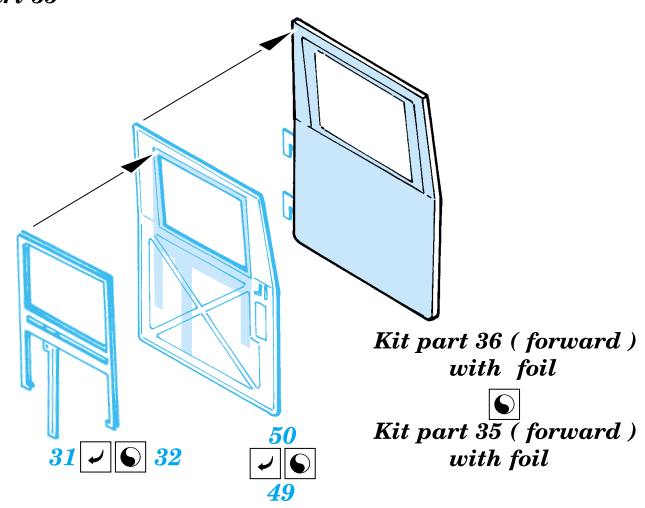

ORIGINAL KIT PARTS
PŮVODNÍ DÍLY STAVEBNICE

PHOTO-ETCHED PARTS
LEPTANÉ DÍLY

PARTS TO BE REMOVED
DÍLY K ODSTRANĚNÍ

FILL
TMELIT

Kit part 36 (forward)

Kit part 35 (forward)

Kit part 42

Kit part 39

plastic
Ø = 0,8mm
l = 15mm

Hull

Hull

Kit part 44

2 pcs plastic
Ø = 0,5mm
l = 2mm

Kit part 41

For further detail sets look for **eduard** 22 097 M-1025 Hummer add. armour plate Iraq (not included in this set)