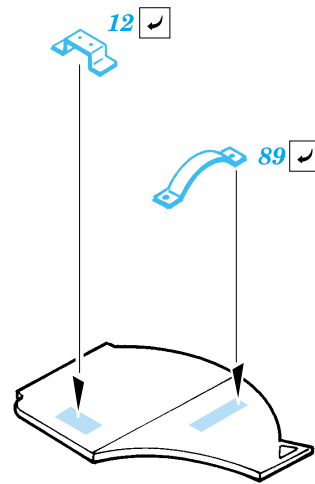

ORIGINAL KIT PARTS
PŮVODNÍ DÍLY STAVEBNICE

PHOTO-ETCHED PARTS
LEPTANÉ DÍLY

PARTS TO BE REMOVED
DÍLY K ODSTRANĚNÍ

FILL
TMELIT

Kit part 36 (forward)

Kit part 35 (forward)

Kit part 42

Kit part 39

plastic
Ø = 0,8mm
l = 15mm

Hull

Hull

Kit part 44

2 pcs plastic
Ø = 0,5mm
l = 2mm

Kit part 41

For further detail sets look for **eduard** 22 097 M-1025 Hummer add. armour plate Iraq (not included in this set)