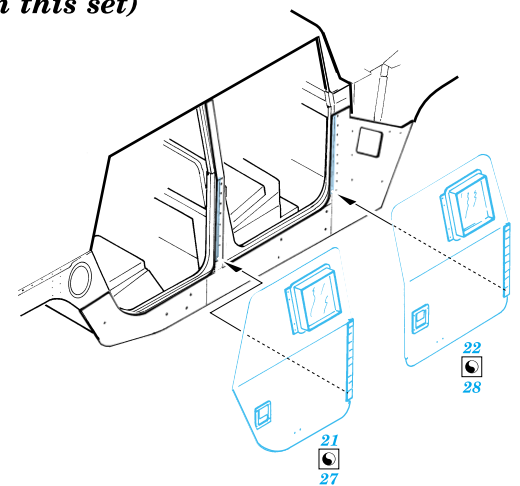

References
- Verlinden Publ. - Warmachines No.7 : M998 HMMWV "Hummer"
- WWP - Present Veh. Line No.4 : M998 HMMWV in detail