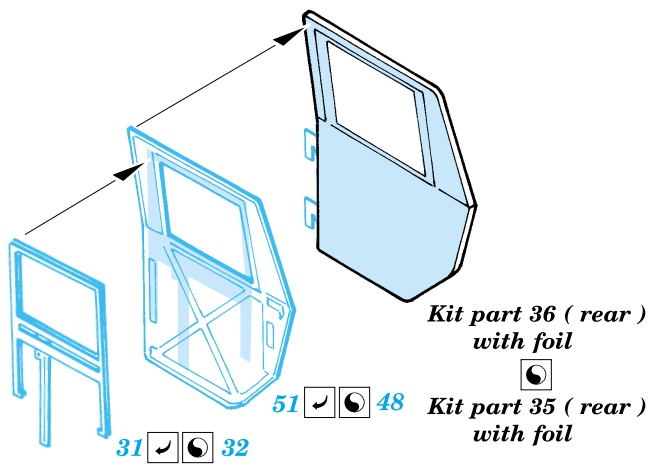

ORIGINAL KIT PARTS
PŮVODNÍ DÍLY STAVEBNICE

PHOTO-ETCHED PARTS
LEPTANÉ DÍLY

PARTS TO BE REMOVED
DÍLY K ODSTRANĚNÍ

FILL
TMELIT

Kit part 36 (forward)

Kit part 35 (forward)

Kit part 42

Kit part 39

plastic
Ø = 0,8mm
l = 15mm

Hull

Hull

Kit part 44

2 pcs plastic
Ø = 0,5mm
l = 2mm

Kit part 41

For further detail sets look for **eduard** 22 097 M-1025 Hummer add. armour plate Iraq (not included in this set)