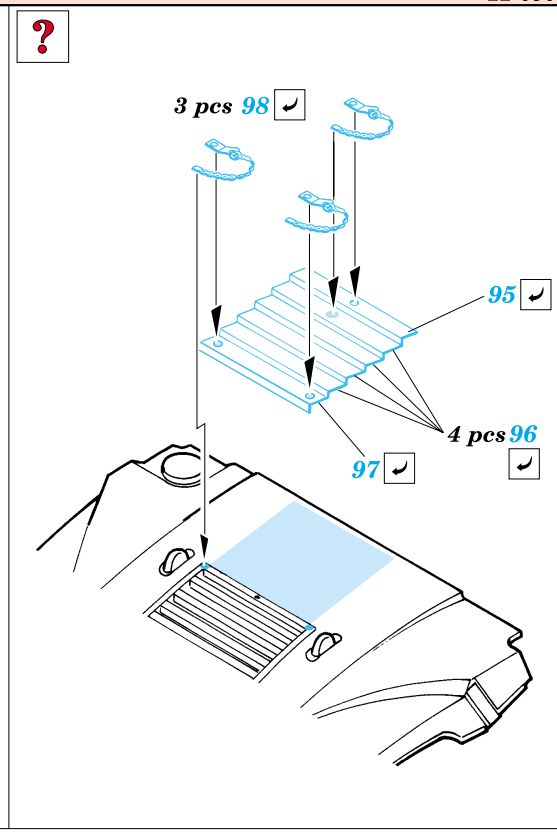

ORIGINAL KIT PARTS
PŮVODNÍ DÍLY STAVEBNICE

PHOTO-ETCHED PARTS
LEPTANÉ DÍLY

PARTS TO BE REMOVED
DÍLY K ODSTRANĚNÍ

FILL
TMELIT

Kit part 36 (forward)

Kit part 35 (forward)

Kit part 42

Kit part 39

plastic
Ø = 0,8mm
l = 15mm

Hull

Hull

Kit part 44

2 pcs plastic
Ø = 0,5mm
l = 2mm

Kit part 41

For further detail sets look for **eduard** 22 097 M-1025 Hummer add. armour plate Iraq (not included in this set)