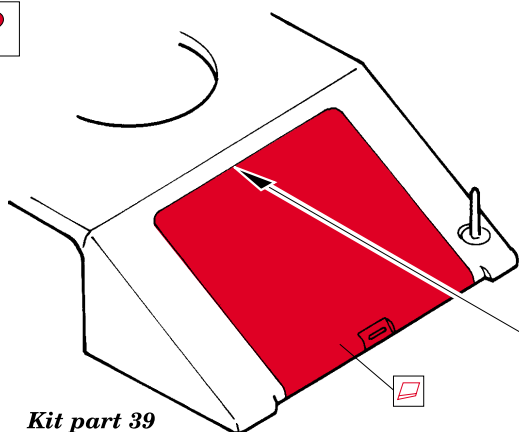

ORIGINAL KIT PARTS
PŮVODNÍ DÍLY STAVEBNICE

PHOTO-ETCHED PARTS
LEPTANÉ DÍLY

PARTS TO BE REMOVED
DÍLY K ODSTRANĚNÍ

FILL
TMELIT

Kit part 36 (forward)

Kit part 35 (forward)

Kit part 42

Kit part 39

plastic
Ø = 0,8mm
l = 15mm

Hull

Hull

Kit part 44

2 pcs plastic
Ø = 0,5mm
l = 2mm

Kit part 41

For further detail sets look for **eduard** 22 097 M-1025 Hummer add. armour plate Iraq (not included in this set)