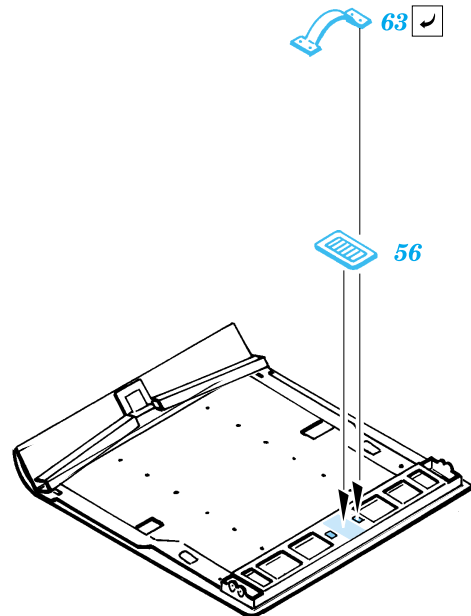

ORIGINAL KIT PARTS
PŮVODNÍ DÍLY STAVEBNICE

PHOTO-ETCHED PARTS
LEPTANÉ DÍLY

PARTS TO BE REMOVED
DÍLY K ODSTRANĚNÍ

FILL
TMELIT

Kit part 36 (forward)

Kit part 35 (forward)

Kit part 42

Kit part 39

plastic
Ø = 0,8mm
l = 15mm

Hull

Hull

Kit part 44

2 pcs plastic
Ø = 0,5mm
l = 2mm

Kit part 41

For further detail sets look for **eduard** 22 097 M-1025 Hummer add. armour plate Iraq (not included in this set)