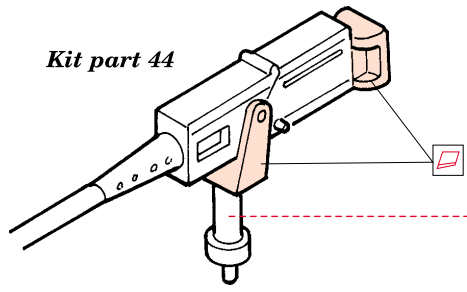

ORIGINAL KIT PARTS
PŮVODNÍ DÍLY STAVEBNICE

PHOTO-ETCHED PARTS
LEPTANÉ DÍLY

PARTS TO BE REMOVED
DÍLY K ODSTRANĚNÍ

FILL
TMELIT

Kit part 36 (forward)

Kit part 35 (forward)

Kit part 42

Kit part 39

plastic
Ø = 0,8mm
l = 15mm

Hull

Hull

Kit part 44

2 pcs plastic
Ø = 0,5mm
l = 2mm

Kit part 41

For further detail sets look for **eduard** 22 097 M-1025 Hummer add. armour plate Iraq (not included in this set)