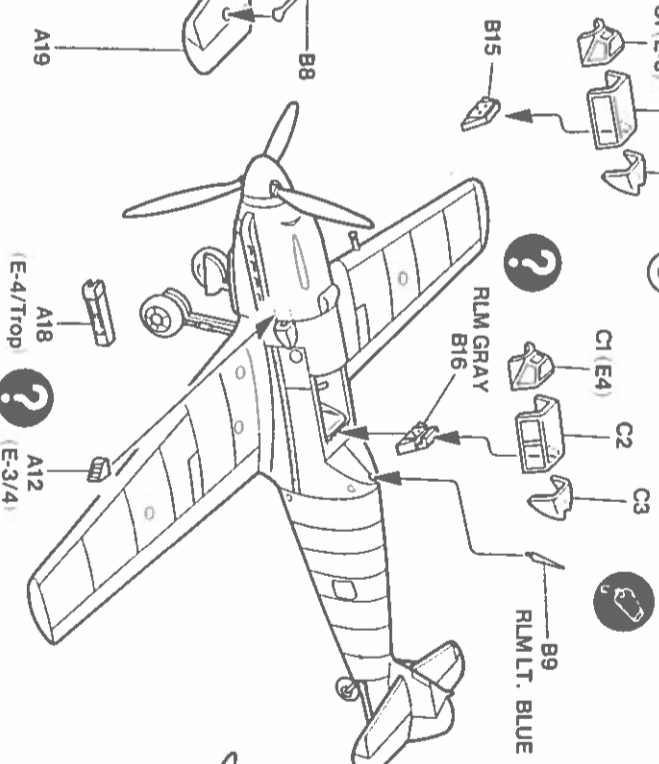

MESSERSCHMITT Bf-109 E-3/4

1/72 Scale

When the Bf-109 was designed in the early '30s, it was technically far ahead of anything flying or even planned in the rest of the world! Fast, nimble and heavily armed by the standards of the time, the Bf-109 proved its worth in the Spanish Civil War. By the time World War II erupted, the design had evolved into one of the best fighters in the world. The "E" version, commonly known as "EMIL," saw considerable action during the blitzkrieg and the Battle of Britain.

SPECIFICATION:

- MAXIMUM SPEED:** 348 mph at 14,560 feet
- MAXIMUM RANGE:** 410 miles at cruising speed
- ARMAMENT:** 2-20mm wing mounted cannon
2-7.92mm cowl mounted machine guns
- WINGSPAN:** 32 feet, 4.5 inches
- LENGTH:** 28 feet, 4.25 inches
- WEIGHT:** 4,189 pounds empty, 5,875 loaded

1 Cockpit

2 Propeller

3 Fuselage

4 Wing

5 Bomb

7 Lower Assembly

8 Canopy

9 Final Assembly