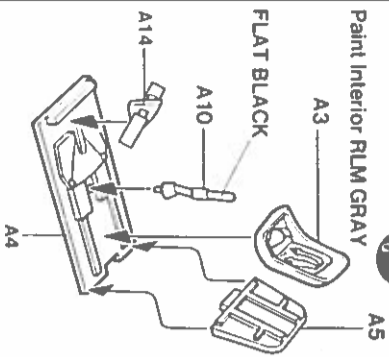

ENGLISH	FRENCH	GERMAN	SPANISH	ITALIAN
BLACK	NOIR	SCHWARZ	NEGRO	NERO
SILVER	ARGENT	SILBERN	PLATA	ARGENTO
GUNMETAL	METALLIC	METALLIC	METALLICO	METALLICO
WHITE	BLANCO	WEISS	BLANC	BIANCO
RED	ROUGE	ROT	ROSSO	ROSSO
GREEN	VERT	GRÜN	VERDE	VERDE

1 Cockpit