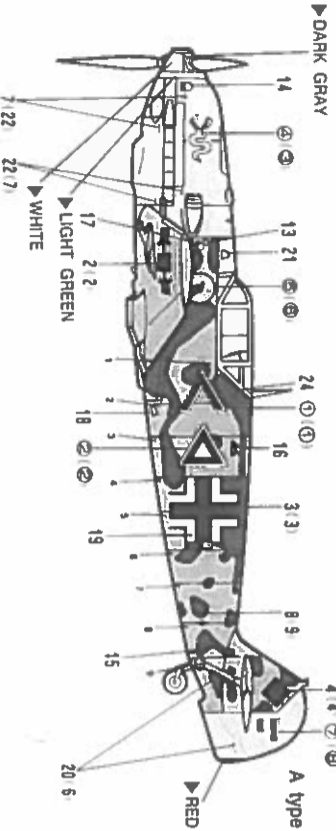

MESSERSCHMITT Bf-109 E-3/4

1/72 Scale

When the Bf-109 was designed in the early '30s, it was technically far ahead of anything flying or even planned in the rest of the world! Fast, nimble and heavily armed by the standards of the time, the Bf-109 proved its worth in the Spanish Civil War. By the time World War II erupted, the design had evolved into one of the best fighters in the world. The "E" version, commonly known as "EMIL," saw considerable action during the blitzkrieg and the Battle of Britain.

SPECIFICATION:

- MAXIMUM SPEED:** 348 mph at 14,560 feet
- MAXIMUM RANGE:** 410 miles at cruising speed
- ARMAMENT:** 2-20mm wing mounted cannon
2-7.92mm cowl mounted machine guns
- WINGSPAN:** 32 feet, 4.5 inches
- LENGTH:** 28 feet, 4.25 inches
- WEIGHT:** 4,189 pounds empty, 5,875 loaded

2133

A type

- Orange Yellow RLM #04
- RLM Gray #02
- Dark Green RLM #71
- Dark Gray RLM #71
- Light Blue RLM #65

B type

C type

() is opposite number.

■ Painting and Decal Placement

1. Bf-109E-4/JG3/ 'Capt. Hans Von Hahn' 1940

1 Cockpit

2 Propeller

3 Fuselage

4 Wing

5 Bomb

7 Lower Assembly

8 Canopy

9 Final Assembly