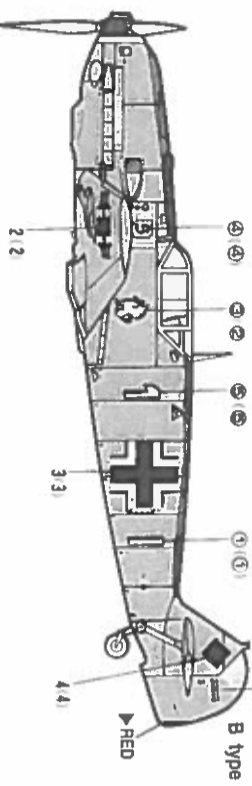

MESSERSCHMITT Bf-109 E-3/4

1/72 Scale

When the Bf-109 was designed in the early '30s, it was technically far ahead of anything flying or even planned in the rest of the world! Fast, nimble and heavily armed by the standards of the time, the Bf-109 proved its worth in the Spanish Civil War. By the time World War II erupted, the design had evolved into one of the best fighters in the world. The "E" version, commonly known as "EMIL," saw considerable action during the blitzkrieg and the Battle of Britain.

SPECIFICATION:

- **MAXIMUM SPEED:** 348 mph at 14,560 feet
- **MAXIMUM RANGE:** 410 miles at cruising speed
- **ARMAMENT:** 2-20mm wing mounted cannon
  2-7.92mm cowl mounted machine guns
- **WINGSPAN:** 32 feet, 4.5 inches
- **LENGTH:** 28 feet, 4.25 inches
- **WEIGHT:** 4,189 pounds empty, 5,875 loaded

2133

A type

- Orange Yellow RLM #04
- RLM Gray #02
- Dark Green RLM #71
- Dark Gray RLM #71
- Light Blue RLM #65

B type

C type

( ) is opposite number.

■ Painting and Decal Placement

1. Bf-109E-4/JG3/ 'Capt. Hans Von Hahn' 1940

2. Bf-109E-4/JG26/ 'Maj. Gerhard Schoepfel' 1940

3. Bf-109E-3/JG54/ 'Lt. Waldemar Wuebke' 1941

- RLM Gray #02
- Light Blue RLM #65
- Dark Green RLM #71
- Orange Yellow RLM #04

■ Parts Locating Diagram

- A-3
- E-3
- E-4

Copyright 1998 Academy Plastic Model Co., Ltd.
273-64, Suyu-dong, Kangbuk-ku, Seoul, Korea
FAX: 82-2-997-2003

ACADEMY
HOBBY MODEL KITS