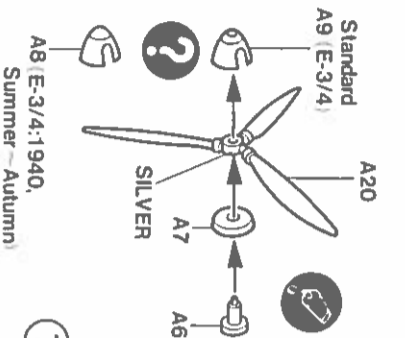

SPECIFICATION:

- MAXIMUM SPEED:** 348 mph at 14,560 feet
- MAXIMUM RANGE:** 410 miles at cruising speed
- ARMAMENT:** 2-20mm wing mounted cannon
2-7.92mm cowl mounted machine guns
- WINGSPAN:** 32 feet, 4.5 inches
- LENGTH:** 28 feet, 4.25 inches
- WEIGHT:** 4,189 pounds empty, 5,875 loaded

Copyright 1998 Academy Plastic Model Co., Ltd.
273-64, Suyu-dong, Kangbuk-ku, Seoul, Korea
FAX: 82-2-997-2003

ACADEMY
HOBBY MODEL KITS

ENGLISH	FRENCH	GERMAN	SPANISH	ITALIAN
BLACK	NOIR	SCHWARZ	NEGRO	NERO
SILVER	ARGENT	SILBERN	PLATA	ARGENTO
GUNMETAL	METALLIC	METALLIC	METALLICO	METALLICO
WHITE	BLANCO	WEISS	BLANC	BIANCO
RED	ROUGE	ROT	ROSSO	ROSSO
GREEN	VERT	GRÜN	VERDE	VERDE

1 Cockpit

2 Propeller

3 Fuselage

4 Wing

5 Bomb

7 Lower Assembly

8 Canopy

9 Final Assembly