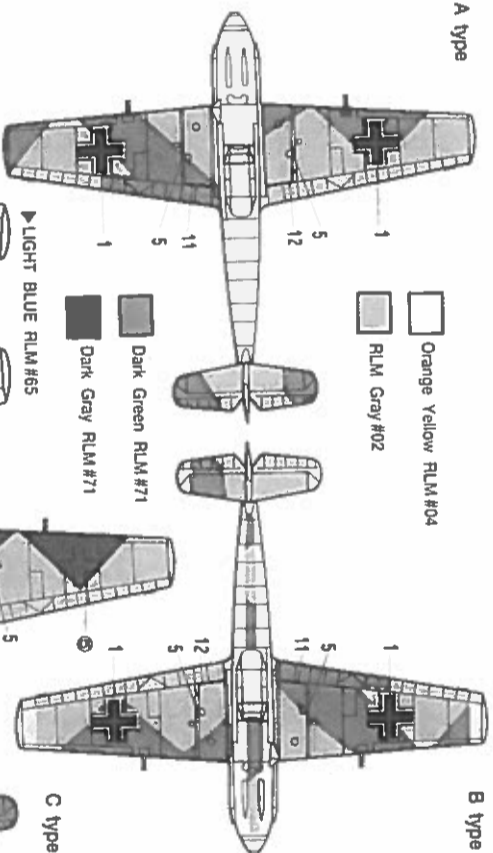

SPECIFICATION:

- **MAXIMUM SPEED:** 348 mph at 14,560 feet
- **MAXIMUM RANGE:** 410 miles at cruising speed
- **ARMAMENT:** 2-20mm wing mounted cannon
  2-7.92mm cowl mounted machine guns
- **WINGSPAN:** 32 feet, 4.5 inches
- **LENGTH:** 28 feet, 4.25 inches
- **WEIGHT:** 4,189 pounds empty, 5,875 loaded

2133

A type

- Orange Yellow RLM #04
- RLM Gray #02
- Dark Green RLM #71
- Dark Gray RLM #71
- Light Blue RLM #65

B type

C type

( ) is opposite number.