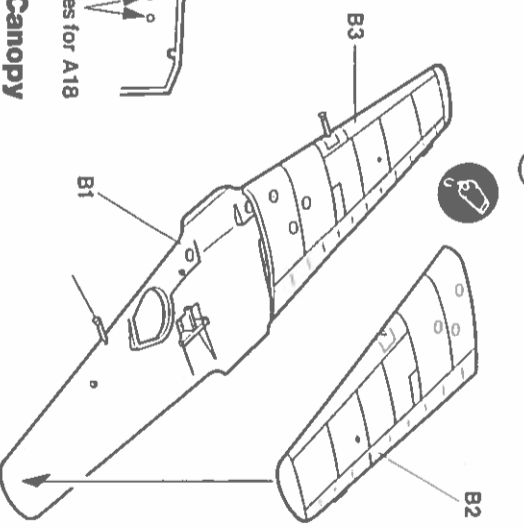

SPECIFICATION:

- MAXIMUM SPEED:** 348 mph at 14,560 feet
- MAXIMUM RANGE:** 410 miles at cruising speed
- ARMAMENT:** 2-20mm wing mounted cannon
2-7.92mm cowl mounted machine guns
- WINGSPAN:** 32 feet, 4.5 inches
- LENGTH:** 28 feet, 4.25 inches
- WEIGHT:** 4,189 pounds empty, 5,875 loaded

1 Cockpit

2 Propeller

3 Fuselage

4 Wing

5 Bomb

7 Lower Assembly

8 Canopy

9 Final Assembly