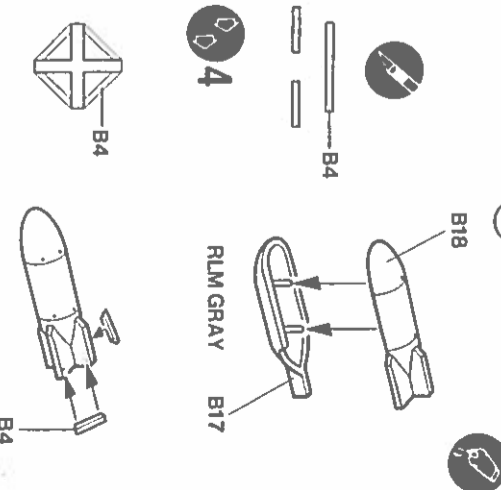

SPECIFICATION:

- MAXIMUM SPEED:** 348 mph at 14,560 feet
- MAXIMUM RANGE:** 410 miles at cruising speed
- ARMAMENT:** 2-20mm wing mounted cannon
2-7.92mm cowl mounted machine guns
- WINGSPAN:** 32 feet, 4.5 inches
- LENGTH:** 28 feet, 4.25 inches
- WEIGHT:** 4,189 pounds empty, 5,875 loaded

1 Cockpit

2 Propeller

3 Fuselage

4 Wing

5 Bomb

7 Lower Assembly

8 Canopy

9 Final Assembly

6 Wing Installation

FLAT BLACK Tires GLOSS BLACK Wheels

ACADEMY
HOBBY MODEL KITS