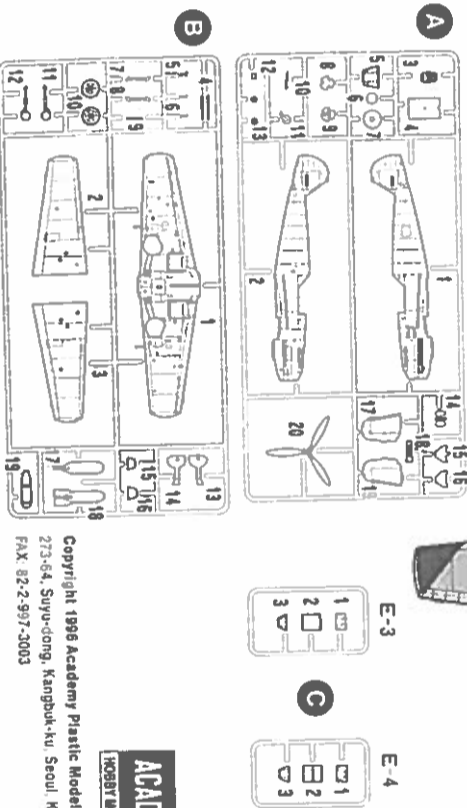

SPECIFICATION:

- MAXIMUM SPEED:** 348 mph at 14,560 feet
- MAXIMUM RANGE:** 410 miles at cruising speed
- ARMAMENT:** 2-20mm wing mounted cannon
2-7.92mm cowl mounted machine guns
- WINGSPAN:** 32 feet, 4.5 inches
- LENGTH:** 28 feet, 4.25 inches
- WEIGHT:** 4,189 pounds empty, 5,875 loaded

2. Bf-109E-4/JG26/ 'Maj. Gerhard Schoepfel' 1940

3. Bf-109E-3/JG54/ 'Lt. Waldemar Wuebke' 1941

- RLM Gray #02
- Light Blue RLM #65
- Dark Green RLM #71
- Orange Yellow RLM #04

■ Parts Locating Diagram

- A-3
- E-3
- E-4

1 Cockpit

2 Propeller

3 Fuselage

4 Wing

5 Bomb

7 Lower Assembly

8 Canopy

9 Final Assembly