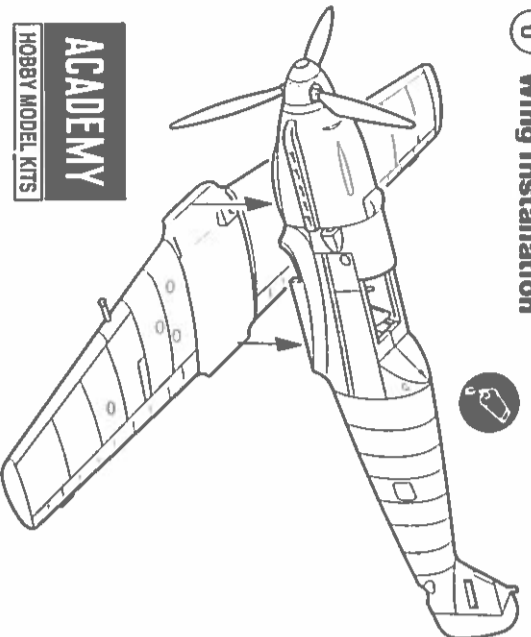

6 Wing Installation

FLAT BLACK Tires GLOSS BLACK Wheels

ACADEMY
HOBBY MODEL KITS