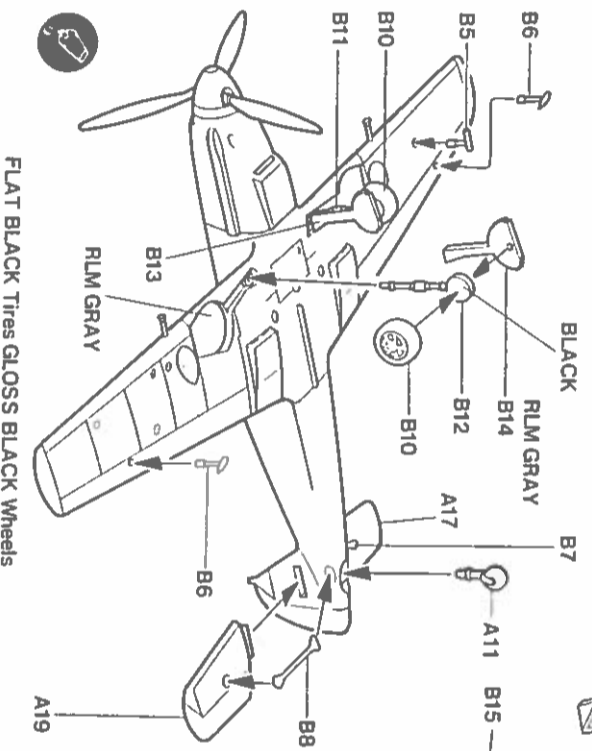

MESSERSCHMITT Bf-109 E-3/4

1/72 Scale

When the Bf-109 was designed in the early '30s, it was technically far ahead of anything flying or even planned in the rest of the world! Fast, nimble and heavily armed by the standards of the time, the Bf-109 proved its worth in the Spanish Civil War. By the time World War II erupted, the design had evolved into one of the best fighters in the world. The "E" version, commonly known as "EMIL," saw considerable action during the blitzkrieg and the Battle of Britain.

SPECIFICATION:

- MAXIMUM SPEED:** 348 mph at 14,560 feet
- MAXIMUM RANGE:** 410 miles at cruising speed
- ARMAMENT:** 2-20mm wing mounted cannon
2-7.92mm cowl mounted machine guns
- WINGSPAN:** 32 feet, 4.5 inches
- LENGTH:** 28 feet, 4.25 inches
- WEIGHT:** 4,189 pounds empty, 5,875 loaded

1 Cockpit

2 Propeller

3 Fuselage

4 Wing

5 Bomb

7 Lower Assembly

8 Canopy

9 Final Assembly