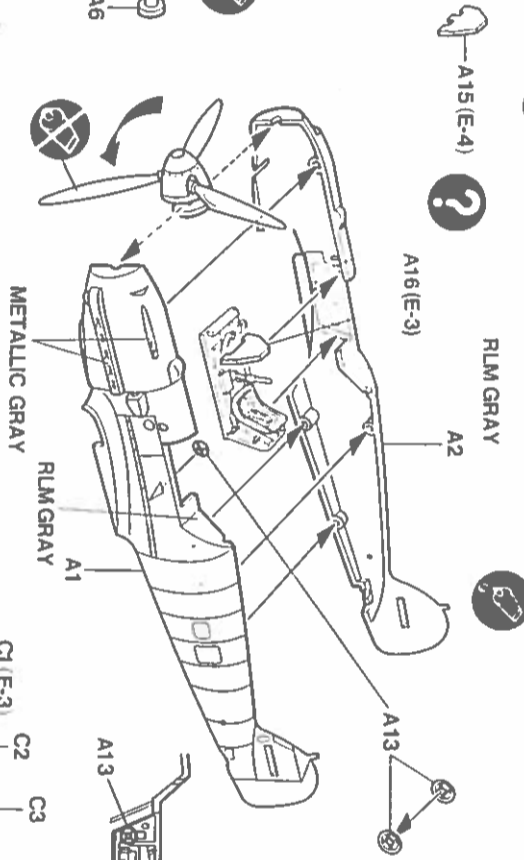

SPECIFICATION:

- MAXIMUM SPEED:** 348 mph at 14,560 feet
- MAXIMUM RANGE:** 410 miles at cruising speed
- ARMAMENT:** 2-20mm wing mounted cannon
2-7.92mm cowl mounted machine guns
- WINGSPAN:** 32 feet, 4.5 inches
- LENGTH:** 28 feet, 4.25 inches
- WEIGHT:** 4,189 pounds empty, 5,875 loaded

1 Cockpit

2 Propeller

3 Fuselage

4 Wing

5 Bomb

7 Lower Assembly

8 Canopy

9 Final Assembly