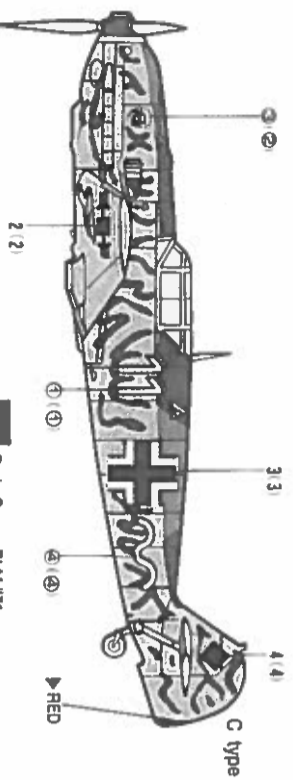

3. Bf-109E-3/JG54/ 'Lt. Waldemar Wuebke' 1941

- RLM Gray #02
- Light Blue RLM #65
- Dark Green RLM #71
- Orange Yellow RLM #04