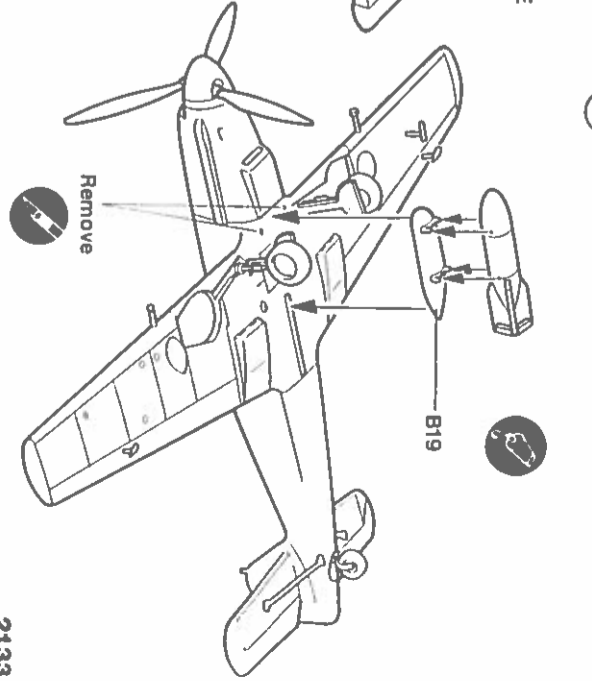

MESSERSCHMITT Bf-109 E-3/4

1/72 Scale

When the Bf-109 was designed in the early '30s, it was technically far ahead of anything flying or even planned in the rest of the world! Fast, nimble and heavily armed by the standards of the time, the Bf-109 proved its worth in the Spanish Civil War. By the time World War II erupted, the design had evolved into one of the best fighters in the world. The "E" version, commonly known as "EMIL," saw considerable action during the blitzkrieg and the Battle of Britain.

SPECIFICATION:

- MAXIMUM SPEED:** 348 mph at 14,560 feet
- MAXIMUM RANGE:** 410 miles at cruising speed
- ARMAMENT:** 2-20mm wing mounted cannon
2-7.92mm cowl mounted machine guns
- WINGSPAN:** 32 feet, 4.5 inches
- LENGTH:** 28 feet, 4.25 inches
- WEIGHT:** 4,189 pounds empty, 5,875 loaded

1 Cockpit

2 Propeller

3 Fuselage

4 Wing

5 Bomb

7 Lower Assembly

8 Canopy

9 Final Assembly