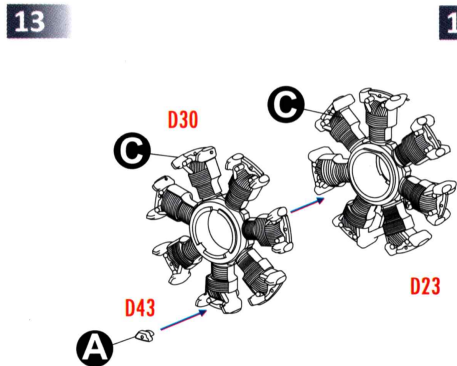

1/72 SCALE MODEL CONSTRUCTION KIT

Republic P-43 Lancer

DW 72027

PARTS OF THE MODEL

Mask

Decal

Pe

ASSEMBLY INSTRUCTION