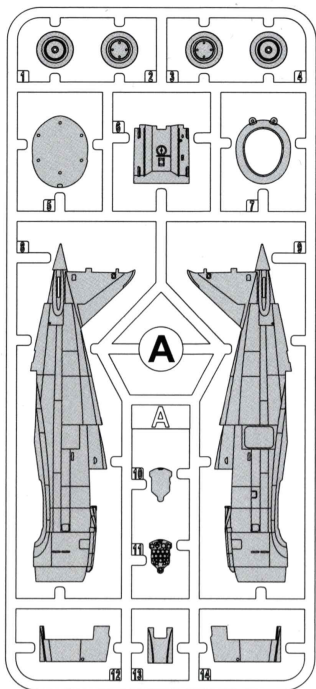

1/72 SCALE MODEL CONSTRUCTION KIT

Republic P-43 Lancer

DW 72027

PARTS OF THE MODEL

Mask

Decal

Pe

ASSEMBLY INSTRUCTION