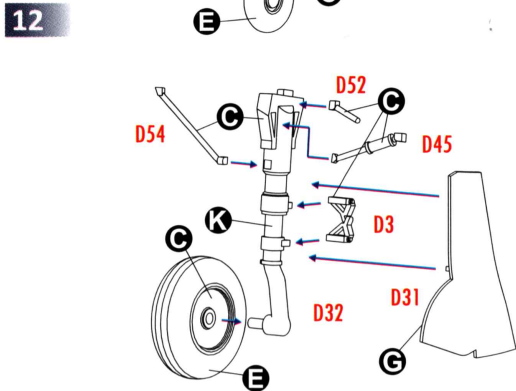

1/72 SCALE MODEL CONSTRUCTION KIT

Republic P-43 Lancer

DW 72027

PARTS OF THE MODEL

Mask

Decal

Pe

ASSEMBLY INSTRUCTION