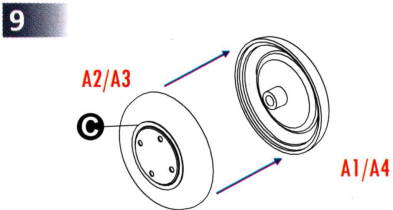

1/72 SCALE MODEL CONSTRUCTION KIT

Republic P-43 Lancer

DW 72027

PARTS OF THE MODEL

Mask

Decal

Pe

ASSEMBLY INSTRUCTION