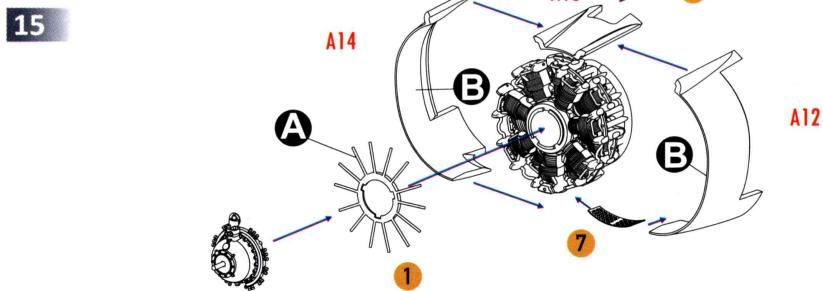

1/72 SCALE MODEL CONSTRUCTION KIT

Republic P-43 Lancer

DW 72027

PARTS OF THE MODEL

Mask

Decal

Pe

ASSEMBLY INSTRUCTION