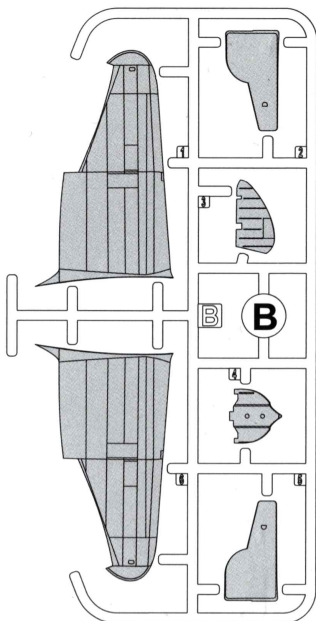

1/72 SCALE MODEL CONSTRUCTION KIT

Republic P-43 Lancer

DW 72027

PARTS OF THE MODEL

Mask

Decal

Pe

ASSEMBLY INSTRUCTION