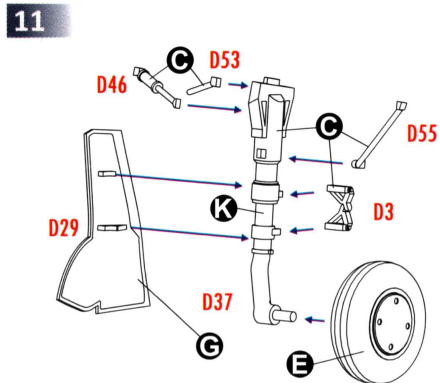

1/72 SCALE MODEL CONSTRUCTION KIT

Republic P-43 Lancer

DW 72027

PARTS OF THE MODEL

Mask

Decal

Pe

ASSEMBLY INSTRUCTION