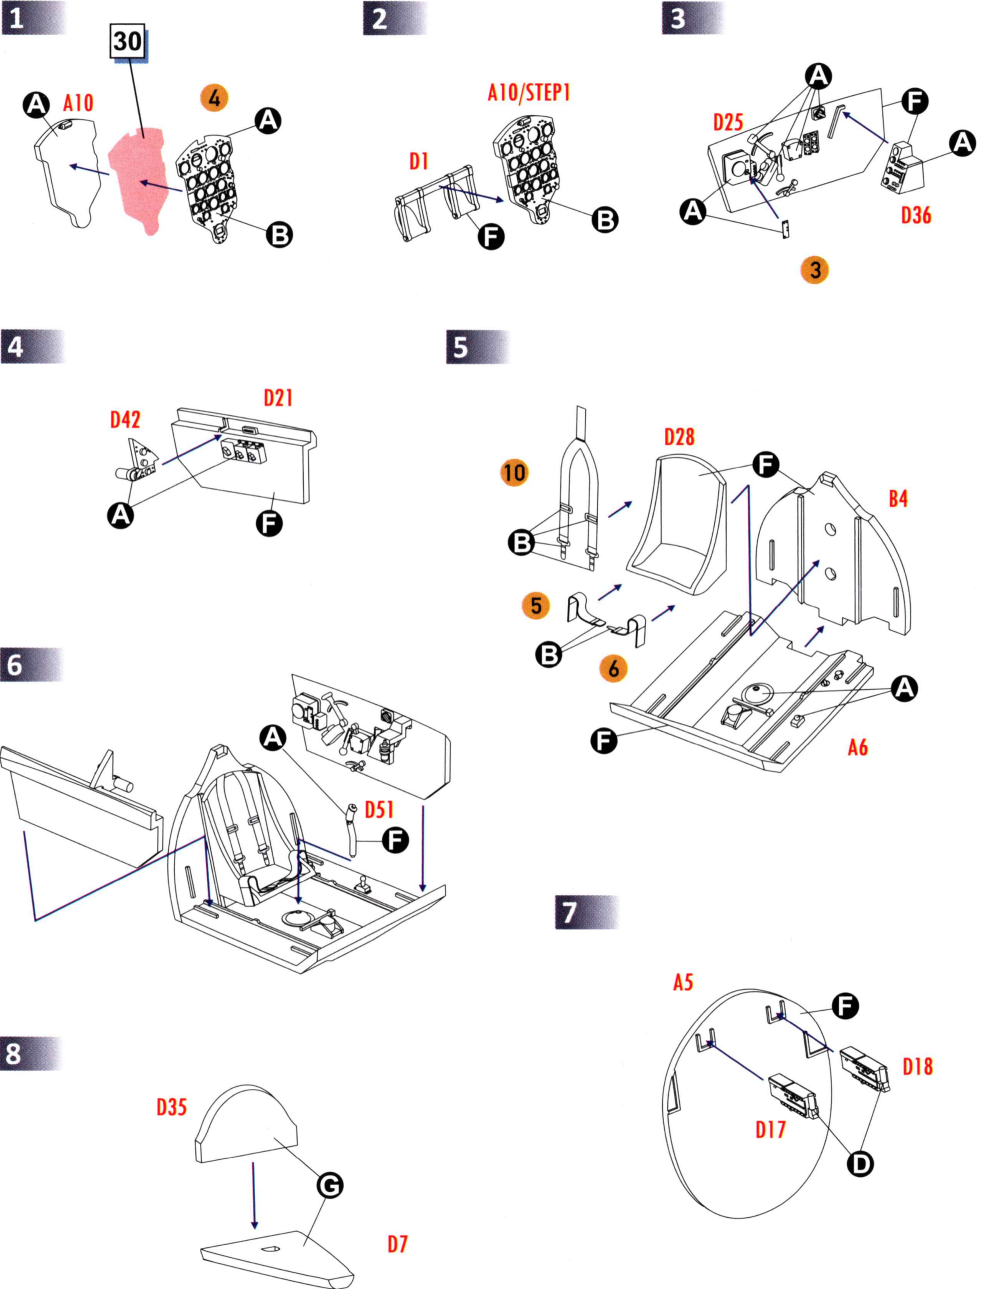

1/72 SCALE MODEL CONSTRUCTION KIT

Republic P-43 Lancer

DW 72027

PARTS OF THE MODEL

Mask

Decal

Pe

ASSEMBLY INSTRUCTION