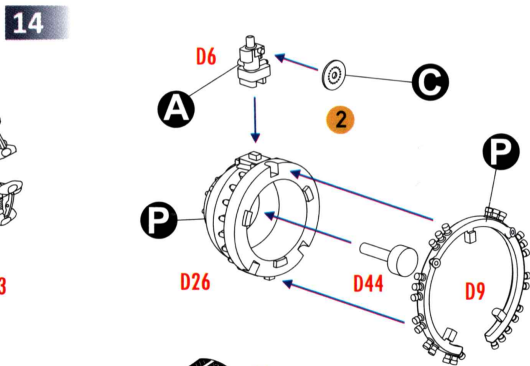

1/72 SCALE MODEL CONSTRUCTION KIT

Republic P-43 Lancer

DW 72027

PARTS OF THE MODEL

Mask

Decal

Pe

ASSEMBLY INSTRUCTION