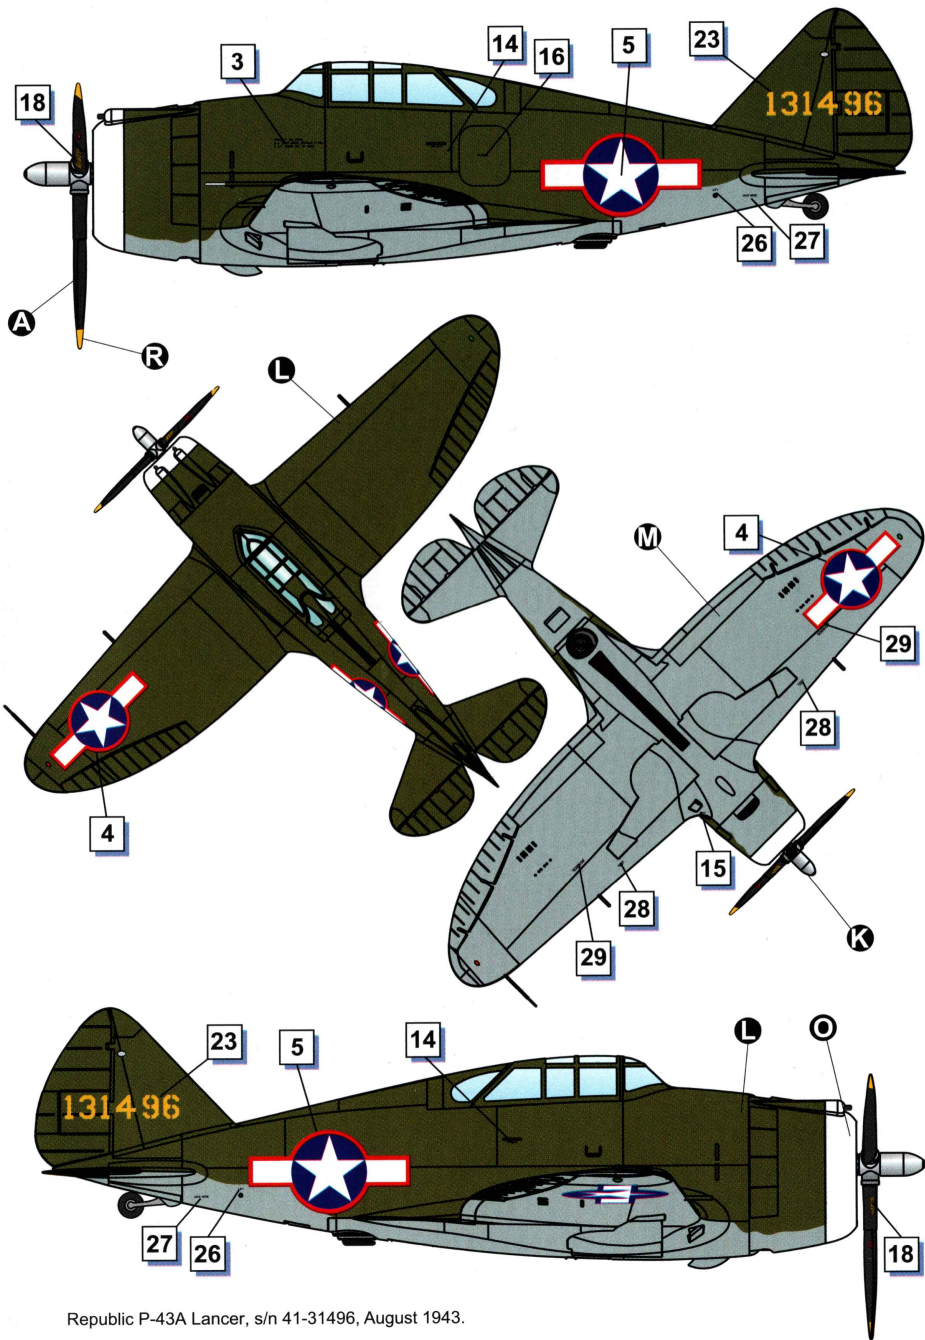

Republic P-43A Lancer, s/n 41-31496, August 1943.