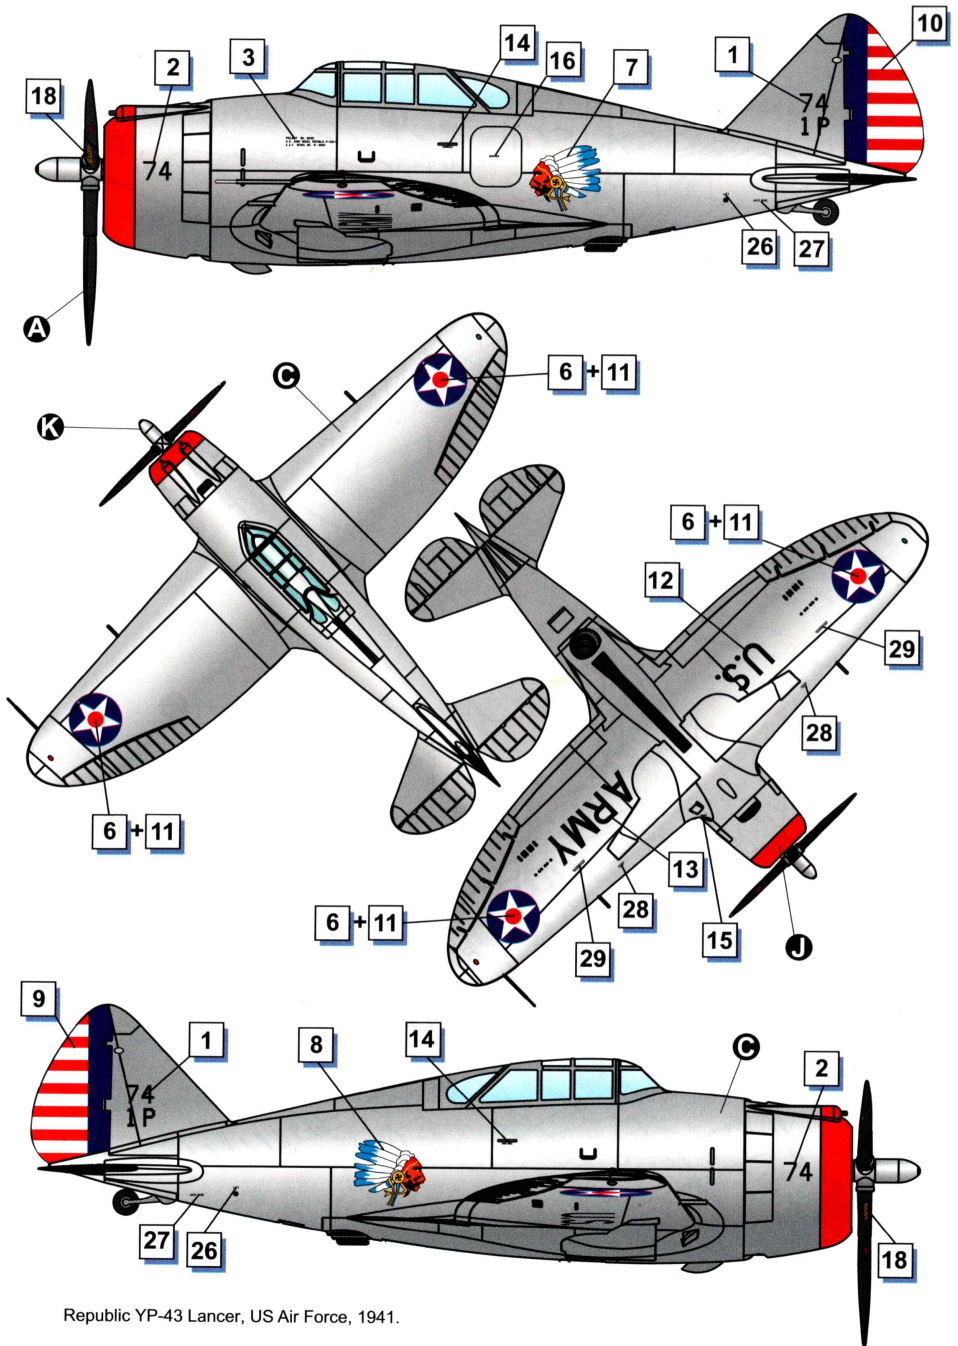

1/72 SCALE MODEL CONSTRUCTION KIT

Republic P-43 Lancer

DW 72027

PARTS OF THE MODEL

Mask

Decal

Pe

ASSEMBLY INSTRUCTION

16

17

18

19

22

23

Republic YP-43 Lancer, US Air Force, 1941.

Republic P-43A Lancer, s/n 40-2920 of the 55th Pursuit Group, Portland AB, January 1942.

VARIANTS

TO PAINT

92
92

20

21

5

7

4