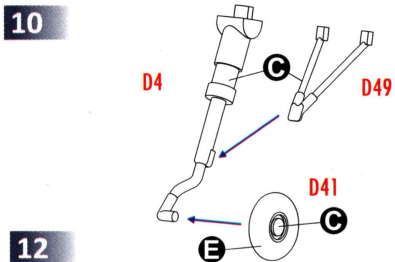

1/72 SCALE MODEL CONSTRUCTION KIT

Republic P-43 Lancer

DW 72027

PARTS OF THE MODEL

Mask

Decal

Pe

ASSEMBLY INSTRUCTION