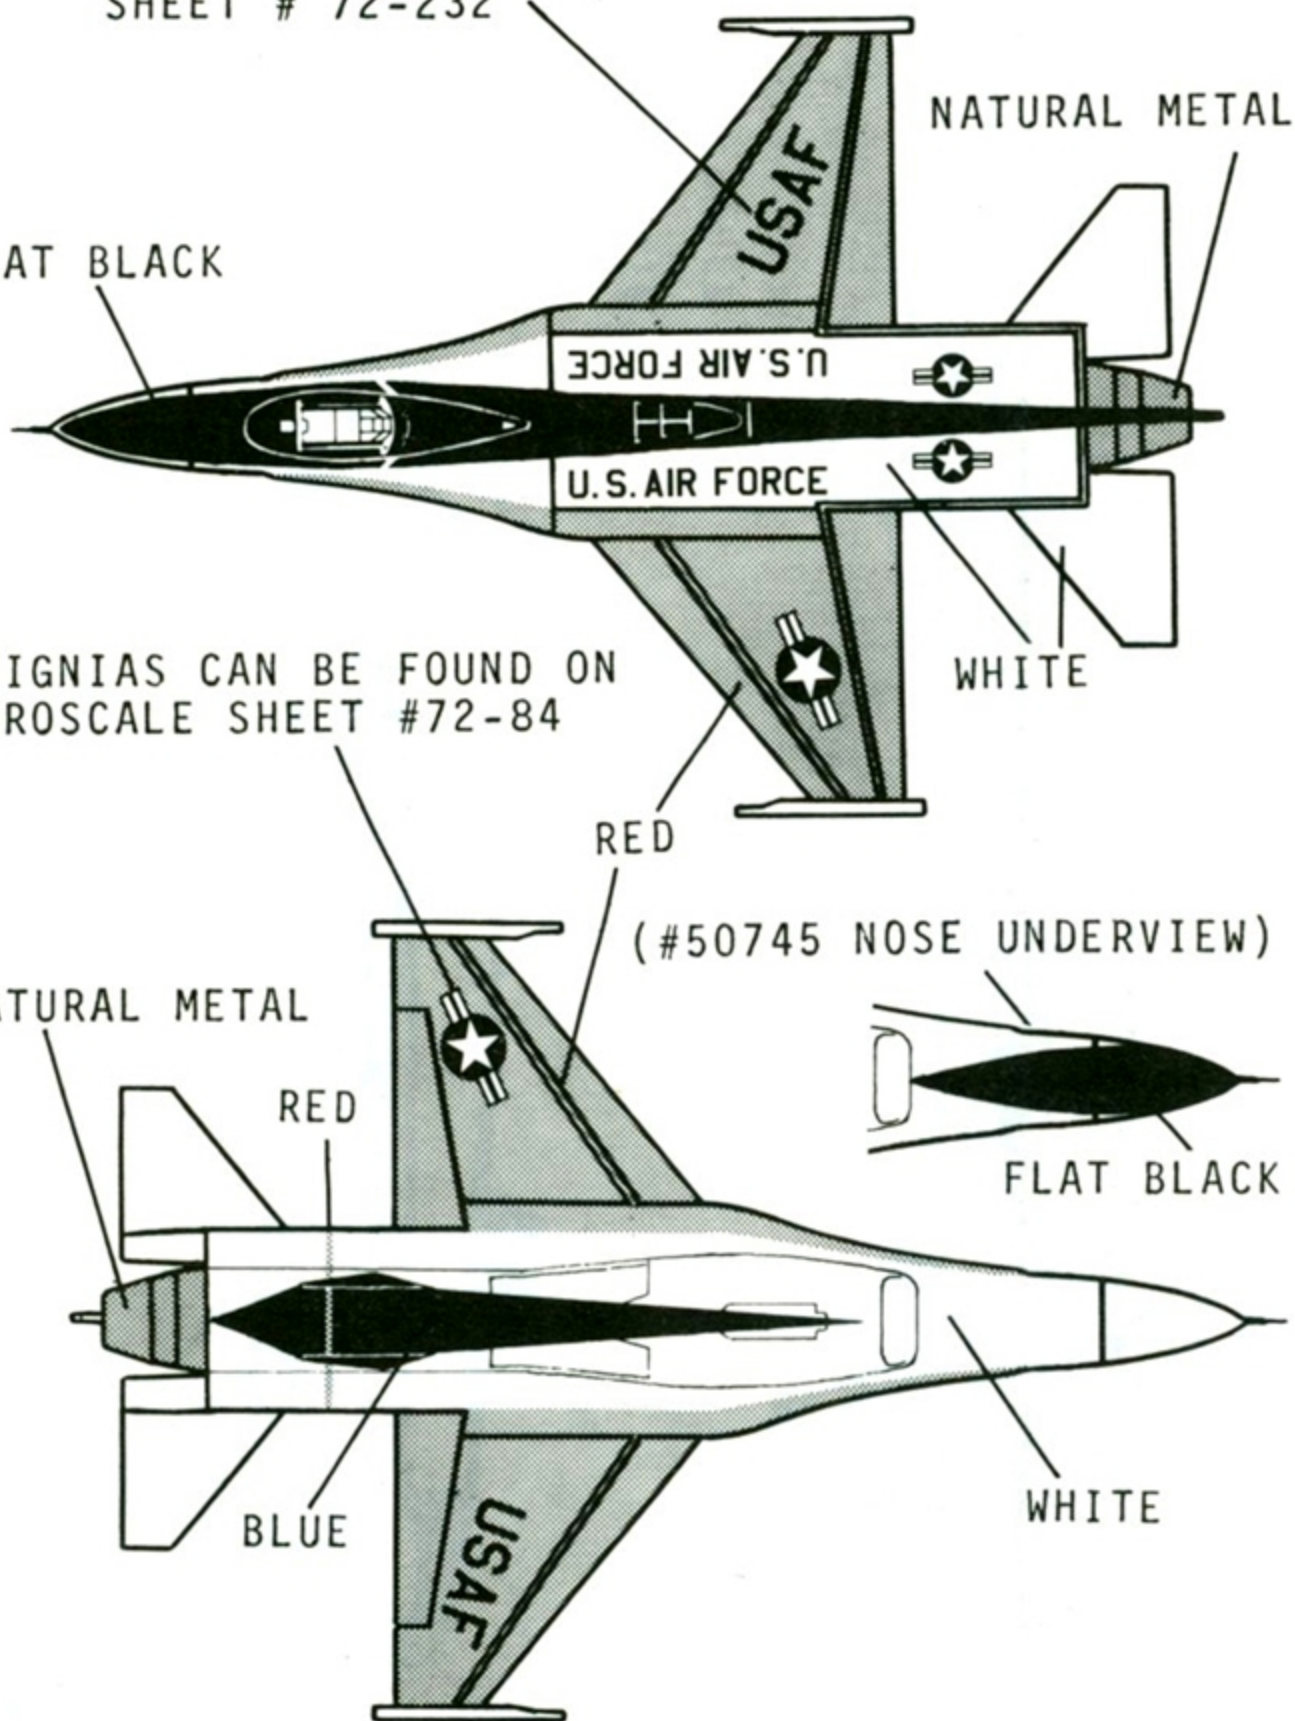

RECOMMENDED MODEL: MONOGRAM "F-16 AIR FORCE FIGHTER"

"USAF" MARKINGS CAN BE
FOUND ON MICROSCALE
SHEET # 72-232

FLAT BLACK

NATURAL METAL

INSIGNIAS CAN BE FOUND ON
MICROSCALE SHEET #72-84

RED

WHITE

(#50745 NOSE UNDERVIEW)

NATURAL METAL

RED

BLUE

WHITE

1st PRODUCTION F-16

1st PRE-PRODUCTION F-16