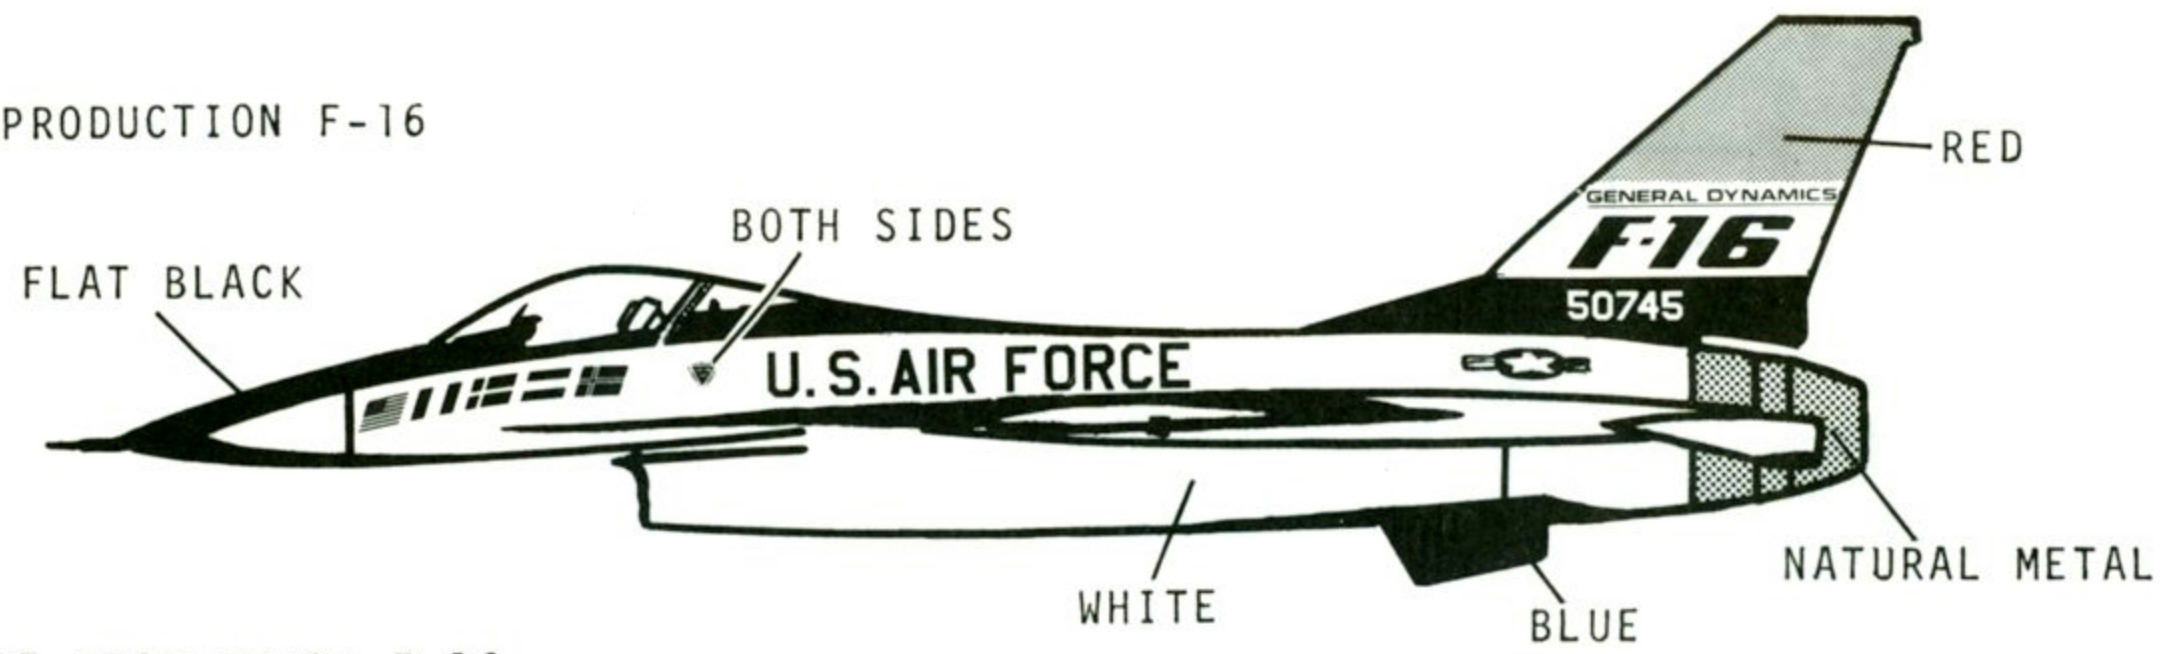

RECOMMENDED MODEL: MONOGRAM "F-16 AIR FORCE FIGHTER"

"USAF" MARKINGS CAN BE
FOUND ON MICROSCALE
SHEET # 72-232

FLAT BLACK

NATURAL METAL

INSIGNIAS CAN BE FOUND ON
MICROSCALE SHEET #72-84

RED

WHITE

(#50745 NOSE UNDERVIEW)

NATURAL METAL

RED

BLUE

WHITE

1st PRODUCTION F-16

1st PRE-PRODUCTION F-16