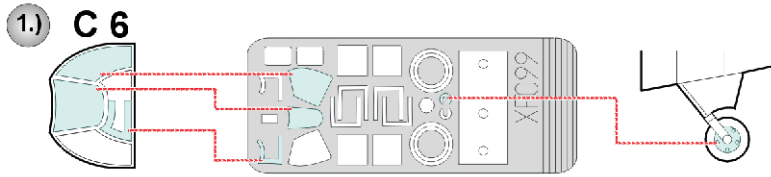

# F4F Wildcat

The die-cut mask for accurate canopy frame painting of the  
*Tamiya 1/48 KIT*

**XF 099**

LIQUID MASK

LIQUID MASK

**REFERENCES:** Aerodetail # 22 F4F Wildcat  
Squadron Signal, Walkaround # 5504 F4F Wildcat  
Bunrin-do, FAOW # 35 F4F Wildcat