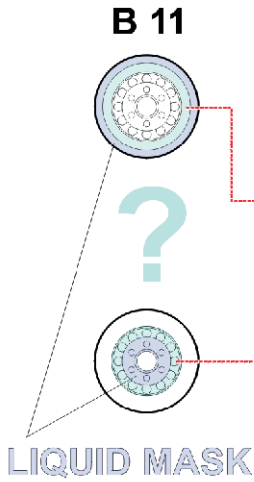

# F4F Wildcat

The die-cut mask for accurate canopy frame painting of the  
*Tamiya 1/48 KIT*

**XF 099**

LIQUID MASK

LIQUID MASK

**REFERENCES:** Aerodetail # 22 F4F Wildcat  
Squadron Signal, Walkaround # 5504 F4F Wildcat  
Bunrin-do, FAOW # 35 F4F Wildcat