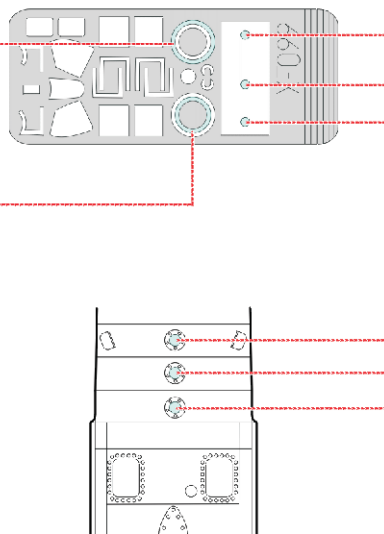

# F4F Wildcat

The die-cut mask for accurate canopy frame painting of the  
*Tamiya 1/48 KIT*

**XF 099**

LIQUID MASK

LIQUID MASK

**REFERENCES:** Aerodetail # 22 F4F Wildcat  
Squadron Signal, Walkaround # 5504 F4F Wildcat  
Bunrin-do, FAOW # 35 F4F Wildcat