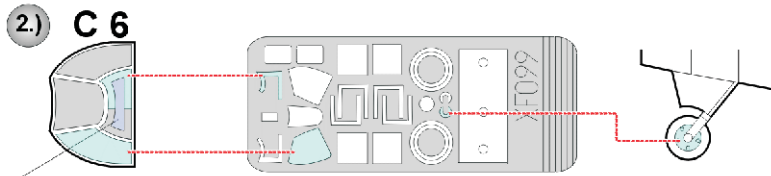

# F4F Wildcat

The die-cut mask for accurate canopy frame painting of the  
*Tamiya 1/48 KIT*

**XF 099**

LIQUID MASK

LIQUID MASK

**REFERENCES:** Aerodetail # 22 F4F Wildcat  
Squadron Signal, Walkaround # 5504 F4F Wildcat  
Bunrin-do, FAOW # 35 F4F Wildcat