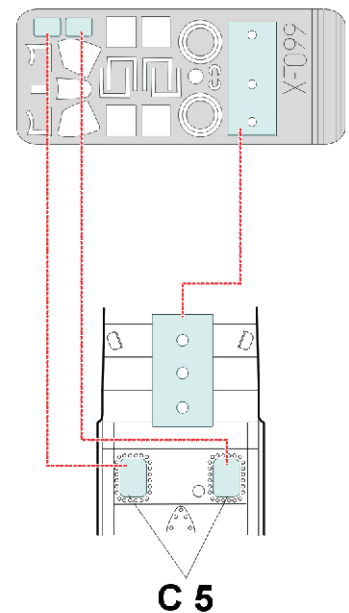

# F4F Wildcat

The die-cut mask for accurate canopy frame painting of the  
*Tamiya 1/48 KIT*

**XF 099**

LIQUID MASK

LIQUID MASK

**REFERENCES:** Aerodetail # 22 F4F Wildcat  
Squadron Signal, Walkaround # 5504 F4F Wildcat  
Bunrin-do, FAOW # 35 F4F Wildcat