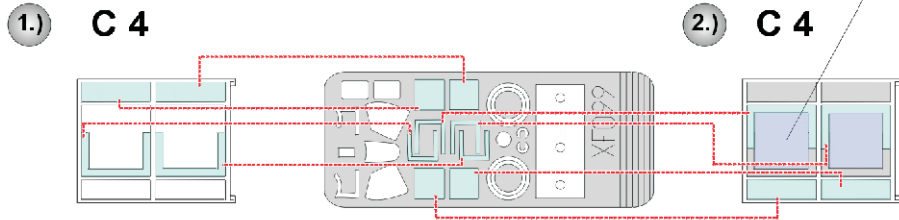

# F4F Wildcat

The die-cut mask for accurate canopy frame painting of the  
*Tamiya 1/48 KIT*

**XF 099**

LIQUID MASK

LIQUID MASK

**REFERENCES:** Aerodetail # 22 F4F Wildcat  
Squadron Signal, Walkaround # 5504 F4F Wildcat  
Bunrin-do, FAOW # 35 F4F Wildcat