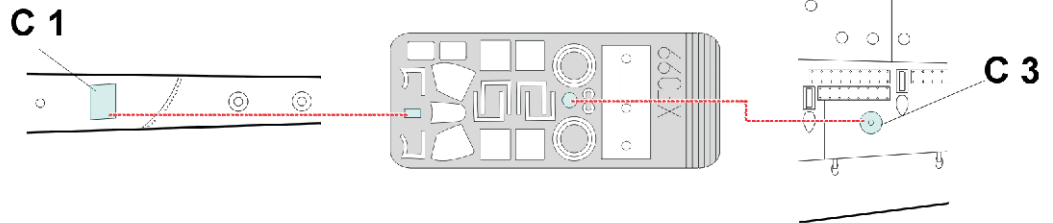

# F4F Wildcat

The die-cut mask for accurate canopy frame painting of the  
*Tamiya 1/48 KIT*

**XF 099**

LIQUID MASK

LIQUID MASK

**REFERENCES:** Aerodetail # 22 F4F Wildcat  
Squadron Signal, Walkaround # 5504 F4F Wildcat  
Bunrin-do, FAOW # 35 F4F Wildcat