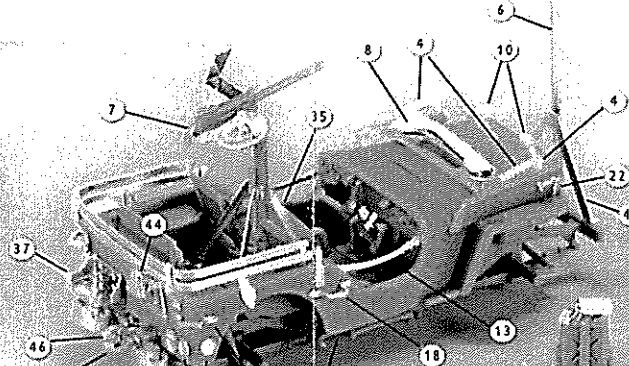

its List:

- roof rails
- radio mount
- radio speaker
- windshield swing arm x 2
- .50 cal ammo tray
- wire cutter
- .30 cal cradle outer
- rifle rack
- .50 cal ammo belt
- wiper motor x 2
- radio cable
- axe
- side strap x 2
- shovel
- water can cap x 2
- antenna mount
- wipers x 2
- handles x 4
- handset
- reflectors x 4
- BC - 859
- hood clips x 8
- low pintle outer
- gas can caps x 2
- under chassis plate
- goggles x 2
- .50 cal mount inner
- .50 cal ammo can
- .30 cal ammo can
- jerriican handle
- .30 cal ammo belt
- horn guard
- radio stand
- .50 cal handle
- MG stand brace x 3
- gas pedal
- jerriican holder
- .30 cal mount inner
- rear detail
- floor detail
- shovel strap
- .50 cal barrel handle
- axe mount & strap
- spare wheel mount
- wire cutter brace
- low pintle inner
- rear bumpers x 2
- .50 cal mount outer
- brake and clutch pedals
- rear turn signals x 2

Part 43 on top of Axe.
Shovel (14) on top of part 43.
Bend straps around
shovel handle.

Attach to .50 cal
machine gun.

Part 46
sandwiched
in between
part 23.

under chassis
plate underneath

1/72 Jeep Super Detail Set