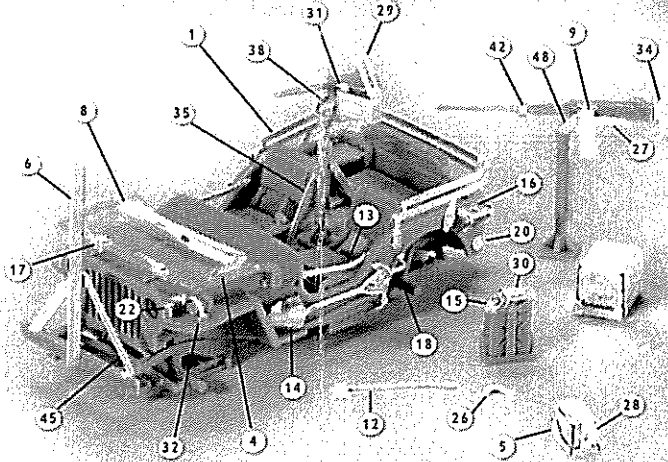

its List:

- roof rails
- radio mount
- radio speaker
- windshield swing arm x 2
- .50 cal ammo tray
- wire cutter
- .30 cal cradle outer
- rifle rack
- .50 cal ammo belt
- wiper motor x 2
- radio cable
- axe
- side strap x 2
- shovel
- water can cap x 2
- antenna mount
- wipers x 2
- handles x 4
- handset
- reflectors x 4
- BC - 859
- hood clips x 8
- low pintle outer
- gas can caps x 2
- under chassis plate
- goggles x 2
- .50 cal mount inner
- .50 cal ammo can
- .30 cal ammo can
- jerriican handle
- .30 cal ammo belt
- horn guard
- radio stand
- .50 cal handle
- MG stand brace x 3
- gas pedal
- jerriican holder
- .30 cal mount inner
- rear detail
- floor detail
- shovel strap
- .50 cal barrel handle
- axe mount & strap
- spare wheel mount
- wire cutter brace
- low pintle inner
- rear bumpers x 2
- .50 cal mount outer
- brake and clutch pedals
- rear turn signals x 2

Part 43 on top of Axe.
Shovel (14) on top of part 43.
Bend straps around
shovel handle.

Attach to .50 cal
machine gun.

Part 46
sandwiched
in between
part 23.

under chassis
plate underneath

1/72 Jeep Super Detail Set