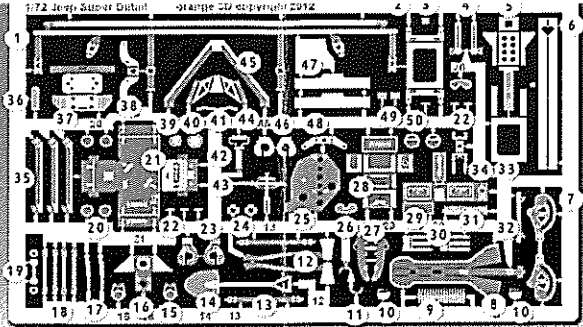

its List:

- roof rails
- radio mount
- radio speaker
- windshield swing arm x 2
- .50 cal ammo tray
- wire cutter
- .30 cal cradle outer
- rifle rack
- .50 cal ammo belt
- wiper motor x 2
- radio cable
- axe
- side strap x 2
- shovel
- water can cap x 2
- antenna mount
- wipers x 2
- handles x 4
- handset
- reflectors x 4
- BC - 859
- hood clips x 8
- low pintle outer
- gas can caps x 2
- under chassis plate
- goggles x 2
- .50 cal mount inner
- .50 cal ammo can
- .30 cal ammo can
- jerriican handle
- .30 cal ammo belt
- horn guard
- radio stand
- .50 cal handle
- MG stand brace x 3
- gas pedal
- jerriican holder
- .30 cal mount inner
- rear detail
- floor detail
- shovel strap
- .50 cal barrel handle
- axe mount & strap
- spare wheel mount
- wire cutter brace
- low pintle inner
- rear bumpers x 2
- .50 cal mount outer
- brake and clutch pedals
- rear turn signals x 2

Part 43 on top of Axe.
Shovel (14) on top of part 43.
Bend straps around
shovel handle.

Attach to .50 cal
machine gun.

Part 46
sandwiched
in between
part 23.

under chassis
plate underneath

1/72 Jeep Super Detail Set