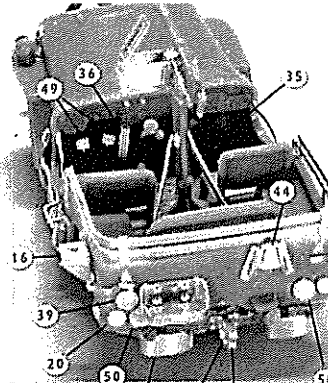

its List:

- roof rails
- radio mount
- radio speaker
- windshield swing arm x 2
- .50 cal ammo tray
- wire cutter
- .30 cal cradle outer
- rifle rack
- .50 cal ammo belt
- wiper motor x 2
- radio cable
- axe
- side strap x 2
- shovel
- water can cap x 2
- antenna mount
- wipers x 2
- handles x 4
- handset
- reflectors x 4
- BC - 859
- hood clips x 8
- low pintle outer
- gas can caps x 2
- under chassis plate
- goggles x 2
- .50 cal mount inner
- .50 cal ammo can
- .30 cal ammo can
- jerriican handle
- .30 cal ammo belt
- horn guard
- radio stand
- .50 cal handle
- MG stand brace x 3
- gas pedal
- jerriican holder
- .30 cal mount inner
- rear detail
- floor detail
- shovel strap
- .50 cal barrel handle
- axe mount & strap
- spare wheel mount
- wire cutter brace
- low pintle inner
- rear bumpers x 2
- .50 cal mount outer
- brake and clutch pedals
- rear turn signals x 2

Part 43 on top of Axe.
Shovel (14) on top of part 43.
Bend straps around
shovel handle.

Attach to .50 cal
machine gun.

Part 46
sandwiched
in between
part 23.

under chassis
plate underneath

1/72 Jeep Super Detail Set