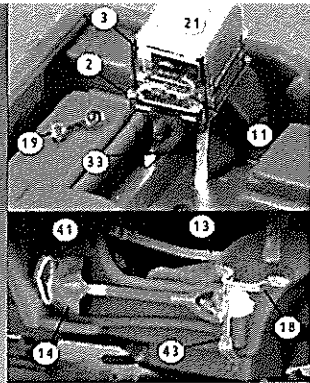

its List:

- roof rails
- radio mount
- radio speaker
- windshield swing arm x 2
- .50 cal ammo tray
- wire cutter
- .30 cal cradle outer
- rifle rack
- .50 cal ammo belt
- wiper motor x 2
- radio cable
- axe
- side strap x 2
- shovel
- water can cap x 2
- antenna mount
- wipers x 2
- handles x 4
- handset
- reflectors x 4
- BC - 859
- hood clips x 8
- low pintle outer
- gas can caps x 2
- under chassis plate
- goggles x 2
- .50 cal mount inner
- .50 cal ammo can
- .30 cal ammo can
- jerriican handle
- .30 cal ammo belt
- horn guard
- radio stand
- .50 cal handle
- MG stand brace x 3
- gas pedal
- jerriican holder
- .30 cal mount inner
- rear detail
- floor detail
- shovel strap
- .50 cal barrel handle
- axe mount & strap
- spare wheel mount
- wire cutter brace
- low pintle inner
- rear bumpers x 2
- .50 cal mount outer
- brake and clutch pedals
- rear turn signals x 2

Part 43 on top of Axe.
Shovel (14) on top of part 43.
Bend straps around
shovel handle.

Attach to .50 cal
machine gun.

Part 46
sandwiched
in between
part 23.

under chassis
plate underneath

1/72 Jeep Super Detail Set