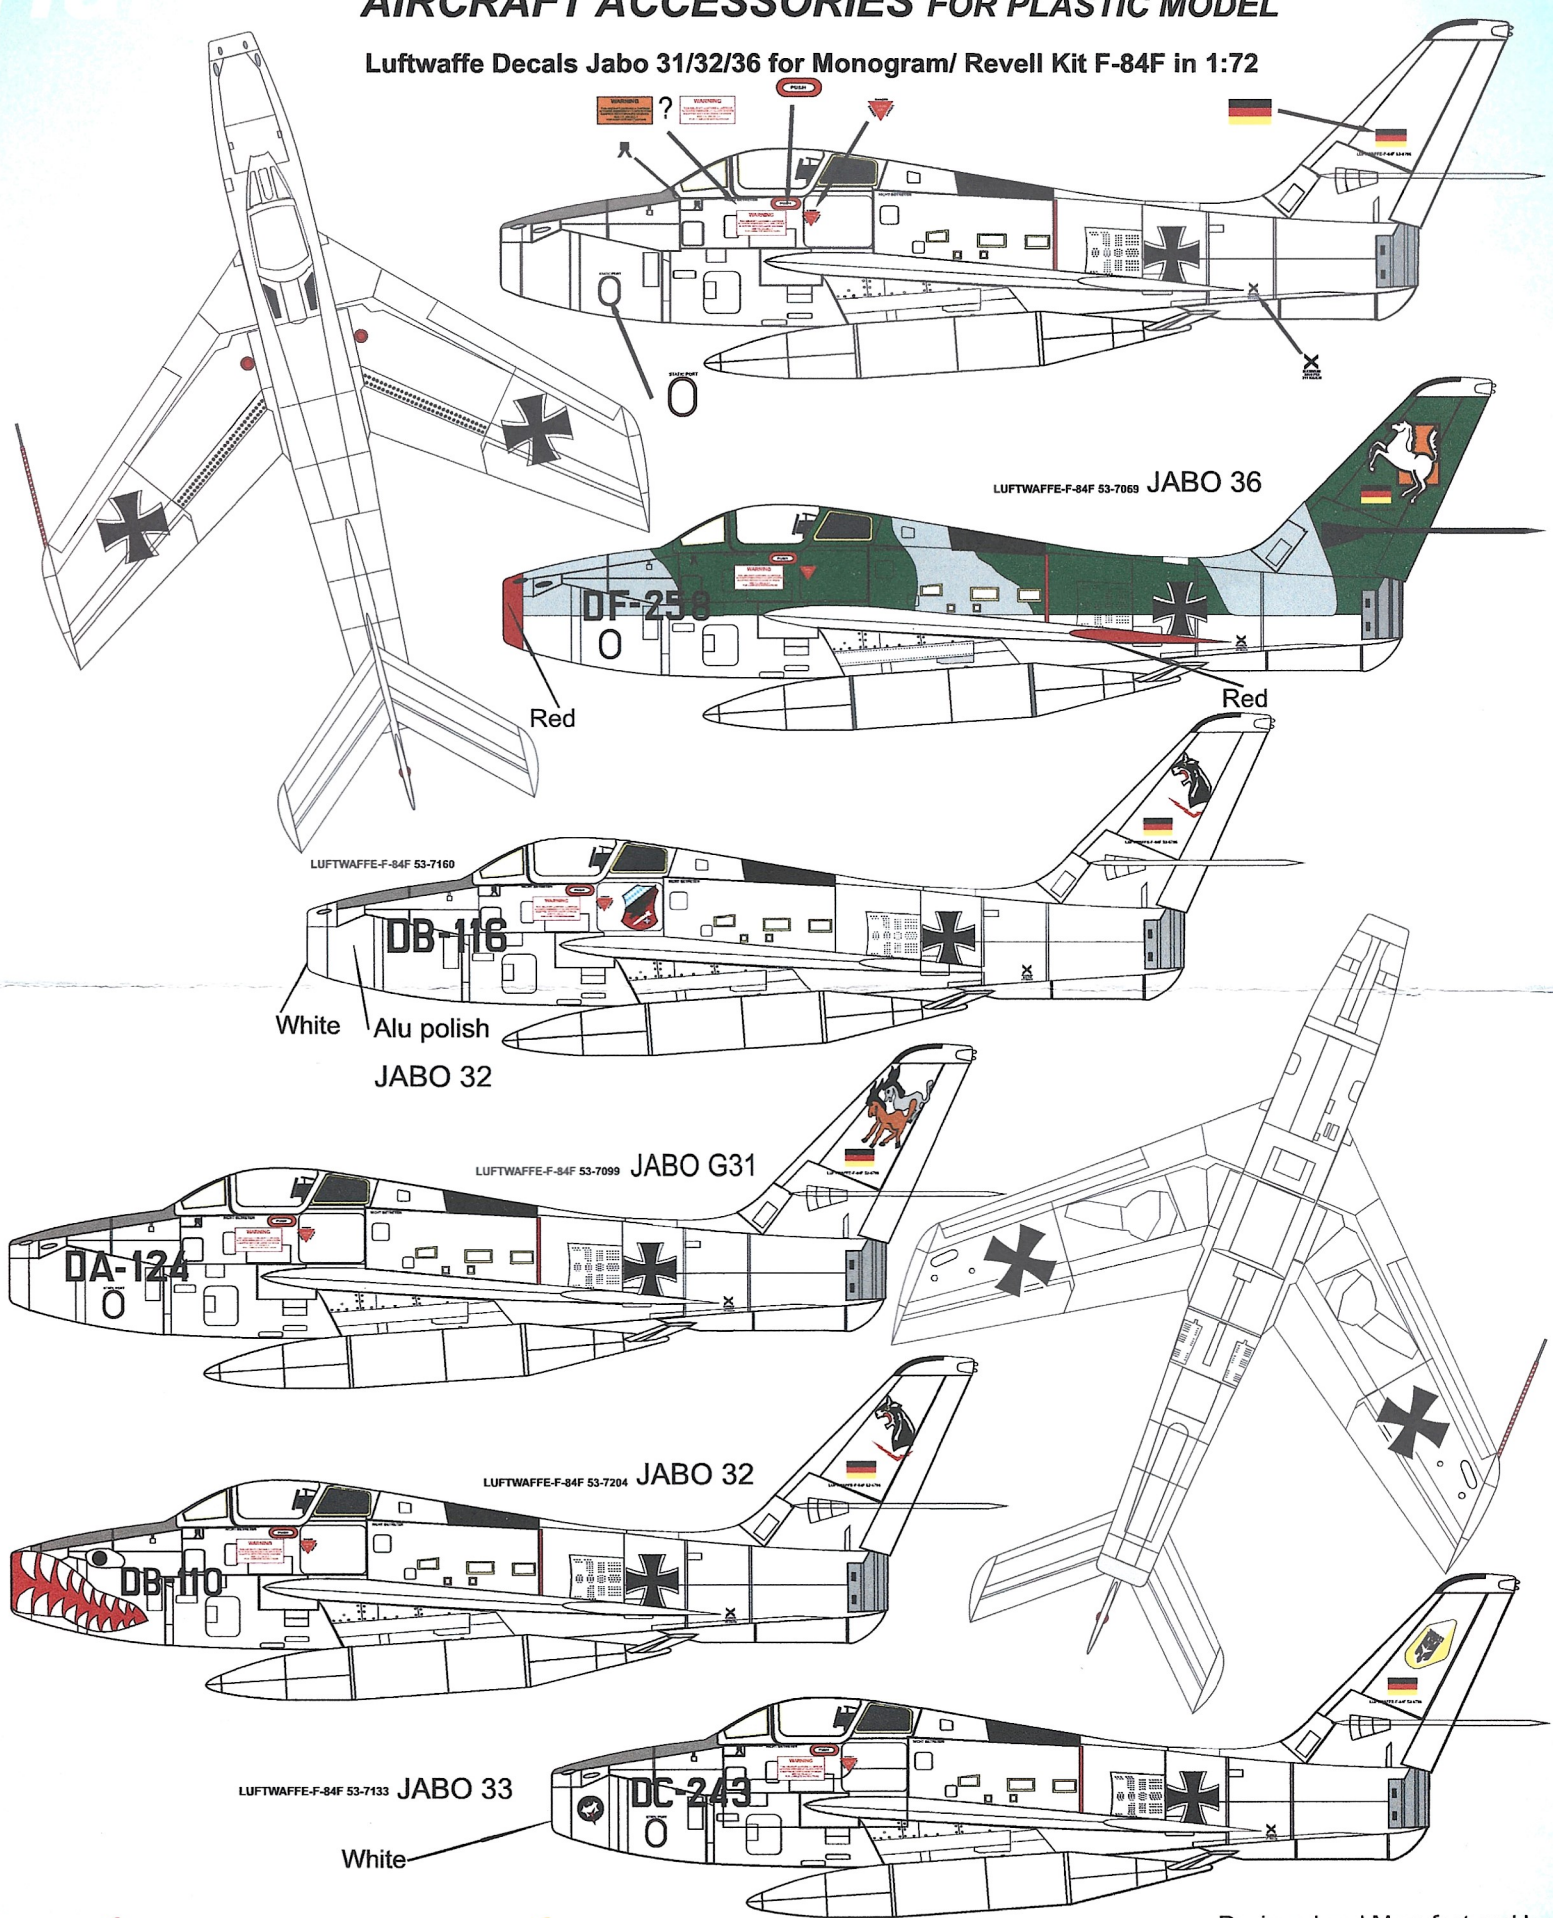

## AIRCRAFT ACCESSORIES FOR PLASTIC MODEL

Luftwaffe Decals Jabo 31/32/36 for Monogram/ Revell Kit F-84F in 1:72

Designed and Manufactured by  
**HARALD HENSEL ©**  
Levinstr. 43  
45356 Essen  
Germany

## AIRCRAFT ACCESSORIES FOR PLASTIC MODEL

Wie auch die RF-84F hatte jede F-84F eine individuelle Bemalung. Man muss sich anhand von Unterlagen „seine“ Maschine raus suchen und sie dementsprechend lackieren.

Like the RF-84F, each F-84F had an individual livery. One should select oneself by means of photos his painting.

-  RAL 6014 Gelboliv
-  RAL 7001 Silbergrau
-  RAL 7012 Basaltgrau