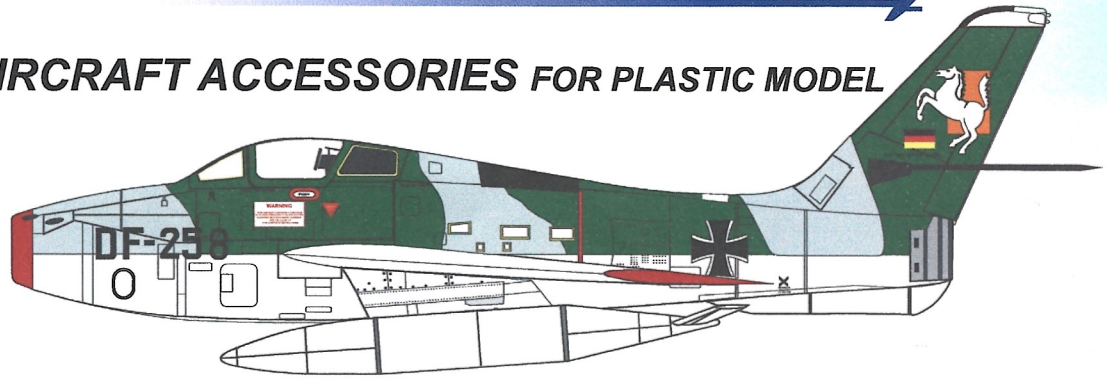

AIRCRAFT ACCESSORIES FOR PLASTIC MODEL