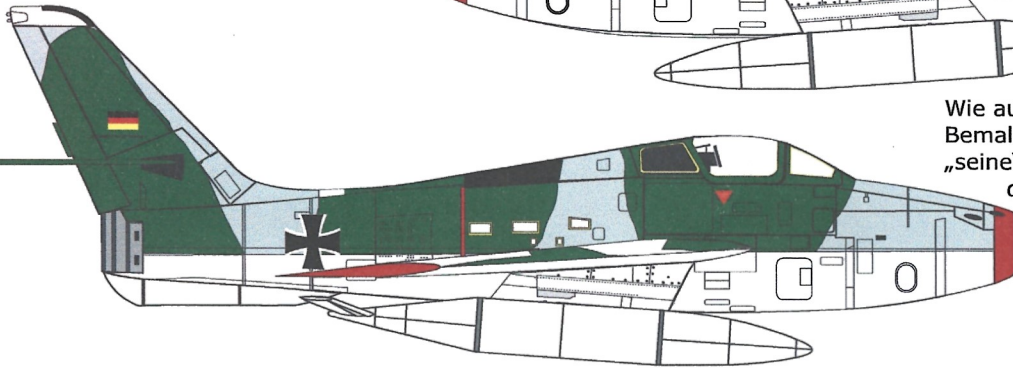

## AIRCRAFT ACCESSORIES FOR PLASTIC MODEL

Luftwaffe Decals Jabo 31/32/36 for Monogram/ Revell Kit F-84F in 1:72

Designed and Manufactured by  
**HARALD HENSEL ©**  
Levinstr. 43  
45356 Essen  
Germany

Like the RF-84F, each F-84F had an individual livery. One should select oneself by means of photos his painting.

-  RAL 6014 Gelboliv
-  RAL 7001 Silbergrau
-  RAL 7012 Basaltgrau