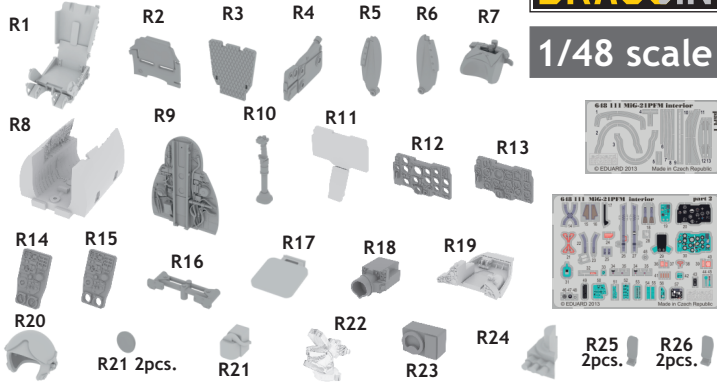

# 648 111 MiG-21PFM interior

For Eduard kit • pro stavěbnici Eduard

1/48 scale

This product contains metal and resin detail parts for upgrading scale plastic models. When selecting this set make sure that it is for the kit mentioned in product name as these sets are made specifically for that kit. When upgrading the model some cutting or corrections may be necessary for parts to fit accurately. **WARNING!** This set contains small and sharp parts. Work carefully in a ventilated and well-lit room. Safety glasses are recommended. This product is not suitable for children below 14 years of age.

**E**

**R17** ? **E**

? **R17 Assembling seat**

H 3 C 3 RED

H 27 C 44 TAN